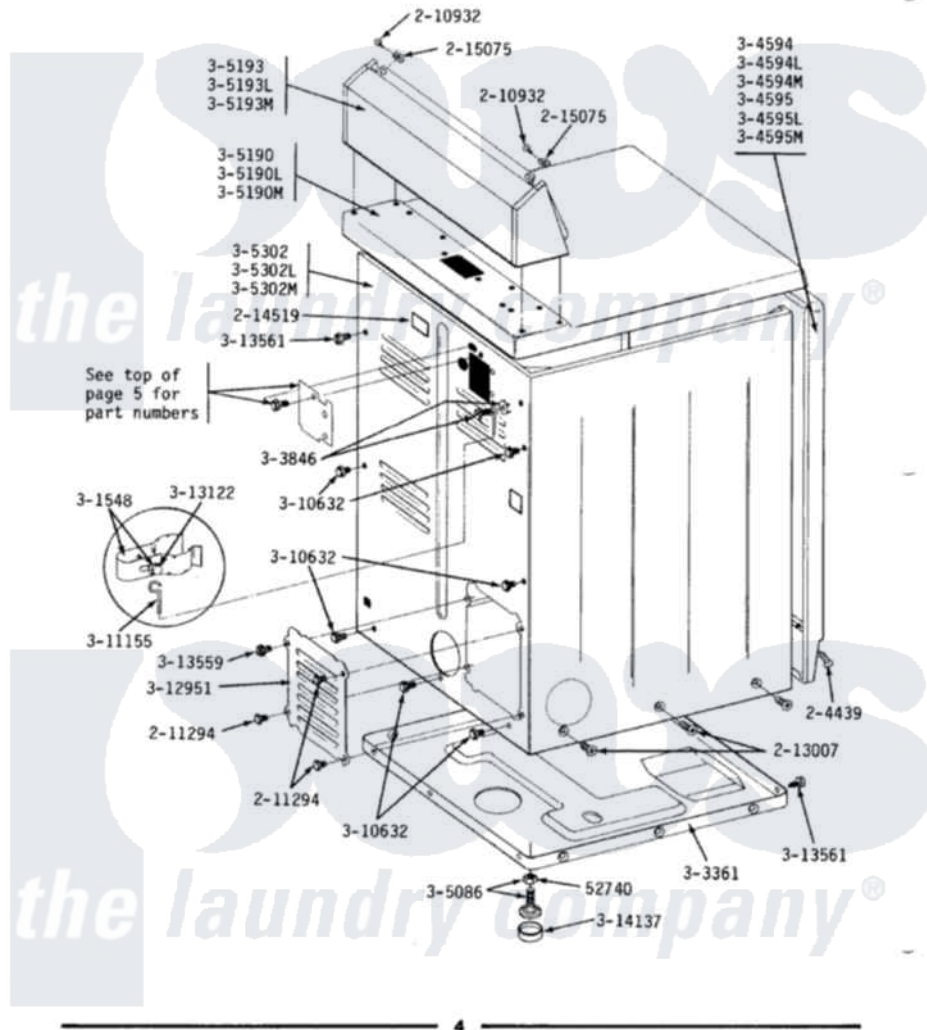

# Maytag DE210 09 - REAR VIEW

**MODELS DE-DG110-210-410-510-610-710-810 REAR VIEW**

Maytag [Residential Maytag DE210 Dryer Parts](#) Parts Diagram 09 - REAR VIEW  
 Click on the part number to view part

Item	Original Part Number	Replaced By	Status	Part Description
1	Y052740	<a href="#">62739</a>		Nut, Lock
2	<a href="#">Y201808</a>			Converter
3	<a href="#">204439</a>			Screw And Fstner Assembly
4	<a href="#">210932</a>			Screw, No.8 X 9/16 Ctsk Note: Screw, Inlet Duct
5	211294	<a href="#">90767</a>		Screw, 8A X 3/8 HeX Washer Head Tapping
6	<a href="#">211881</a>			Grommet, Cord Part Not Used- Gas Models Only
7	<a href="#">213007</a>			Xfor Cabinet See Cabinet, Back
8	214519			LABEL, ELECTRICAL INSTR. PART NOT USED-GAS MODELS ONLY
9	<a href="#">215075</a>			Fastener, Control Panel To Console
10	<a href="#">301548</a>			Clamp, Ground Wire
11	302521		Not Available	CORD, POWER PART NOT USED-GAS MODELS ONLY