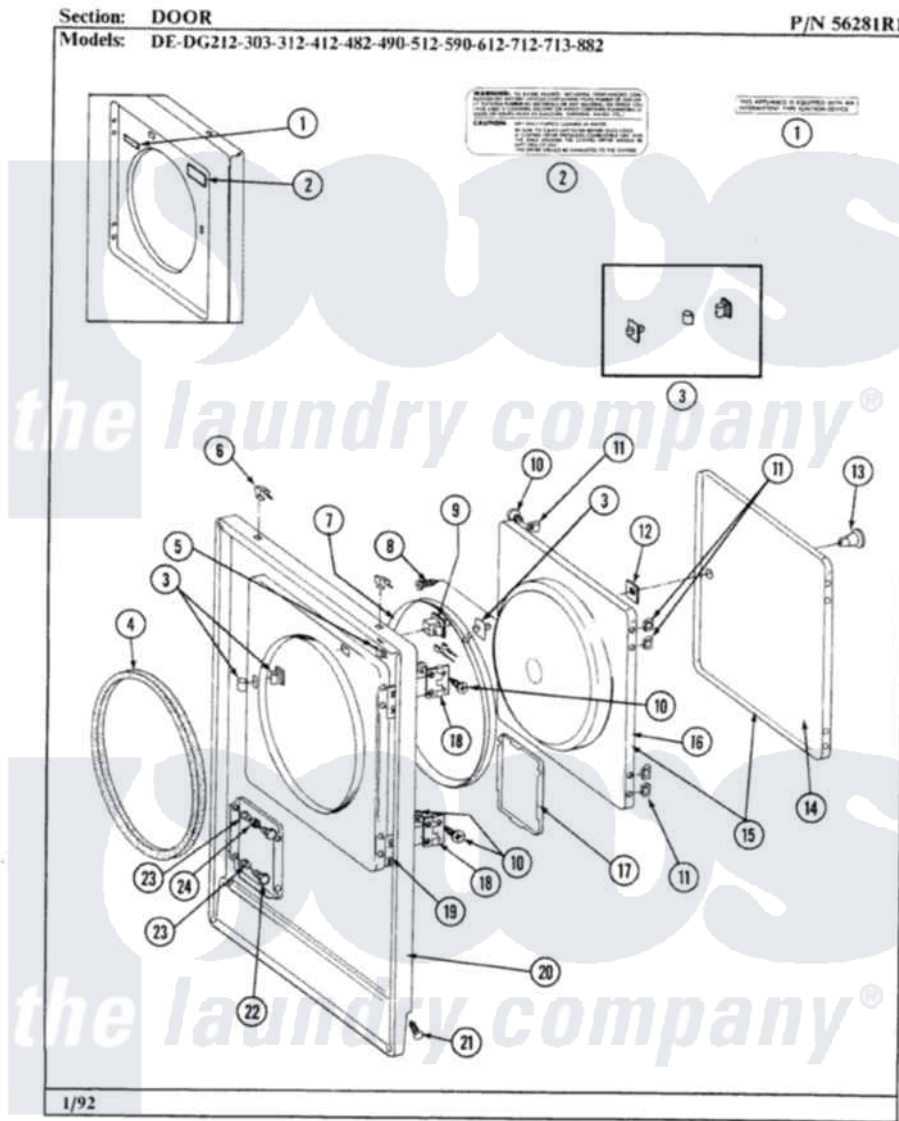

Maytag DE212 02 - DOOR

30

Maytag [Residential Maytag DE212 Dryer Parts](#) Parts Diagram 02 - DOOR
 Click on the part number to view part

Item	Original Part Number	Replaced By	Status	Part Description
2	Y313927			INSTRUCTION LABEL
3	306436			Door Latch Kit-W
4	314286			Seal For Front Panel
5	Y310376			Clip, Door Switch Harness
6	212982	22001650		Fastener, Spring
7	314077			Door Seal
8	314347	400021-1		Screw
9	Y305753	W10169313		Switch-Dor
10	Y314062			Screw, Door Hinge And Panel
11	Y313910			Clip, Door Liner To Outer Panel
12	Y313911			Door Strike Retainer
13	303942		Not Available	KNOB AND SCREW
14	Y313908			DOOR PANEL-WHITE
15	Y304579			DOOR (WHT)
"	Y306668			DOOR (WHT)
				INNER DOOR WITH KNOB &

16	305835		Not Available	INNER DOOR WITH KNOB & SCRE
"	306676		Not Available	INNER DOOR WITH KNOB
18	Y304577	33001230		Hinge, Door
19	Y313907			Fastener, Twin
20	304595	3369903		Dishrack
21	204439			Screw And Fstner Assembly