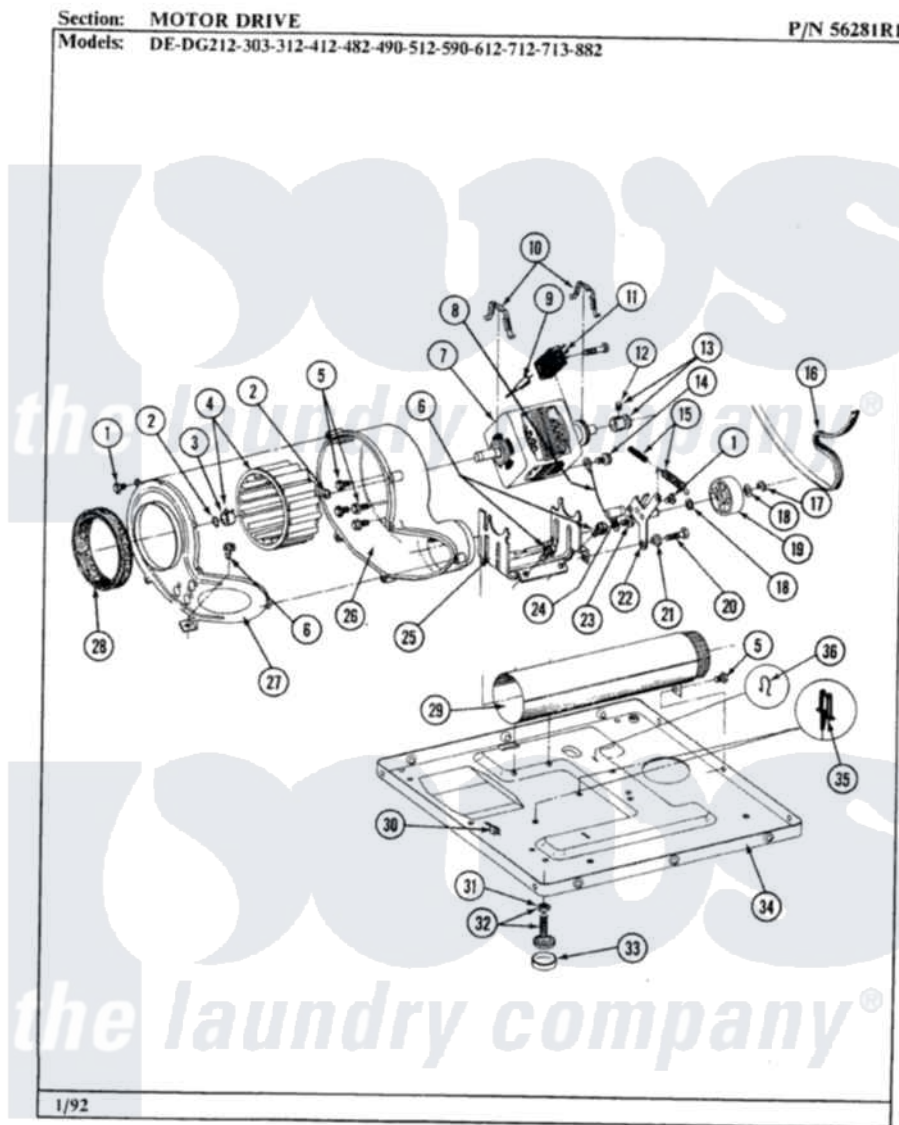

# Maytag DE212 06 - MOTOR DRIVE

-40

Maytag [Residential Maytag DE212 Dryer Parts](#) Parts Diagram 06 - MOTOR DRIVE  
Click on the part number to view part

Item	Original Part Number	Replaced By	Status	Part Description
1	Y312961	<a href="#">W10116751</a>		Screw
2	410233	<a href="#">9703438</a>		Ring-Retrn
3	<a href="#">312967</a>			Clamp, Blower Housing
4	<a href="#">Y303836</a>			Blower Wheel Assembly And Clamp
5	Y310632	<a href="#">1163839</a>		Screw
6	<a href="#">Y313561</a>			Screw---NA
7	Y303358	<a href="#">W10410999</a>		Motor-Drive
8	<a href="#">901220</a>			Ground Wire
9	306448		Not Available	WIRE
10	<a href="#">Y015825</a>			Clip, Motor To Motor Support
11	Y303877		Not Available	SWITCH, MOTOR EXTERNAL START No.303358-2, No.303358-4, 303358-7
"	<a href="#">Y303879</a>			Switch, Motor External Start
"	306207		Not Available	(PROD. No.303358-8 & No.303358-9)
12	<a href="#">Y053241</a>			Set Screw, Motor Pulley