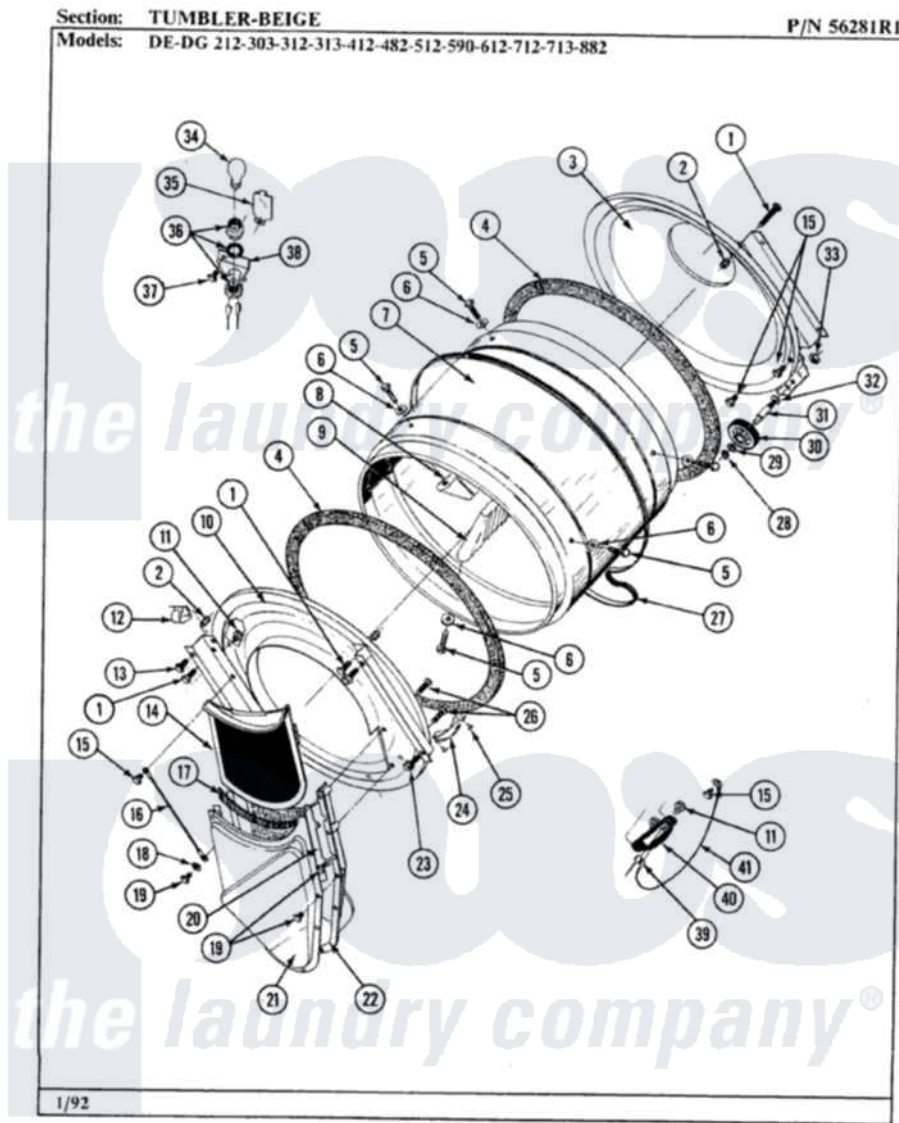

Maytag DE212 09 - TUMBLER-BEIGE

Maytag Residential Maytag DE212 Dryer Parts Parts Diagram 09 - TUMBLER-BEIGE
 Click on the part number to view part

Item	Original Part Number	Replaced By	Status	Part Description
1	313764		Not Available	SCREW
2	313915	31-3915		Tech Sheet
3	Y306660	33001106		Back, Tumbler
4	314820			Seal, Tumbler
5	Y310759			Screw, Tumbler Baffles
6	314158			Washer, Baffle To Tumbler
7	314802		Not Available	TUMBLER W/OUT BAFFLES
"	306663		Not Available	TUMBLER W/BAFFLES
8	314803	33001012		Baffle
9	314804	33001004		Baffle, Tall
10	306670		Not Available	TUMBLER FRONT----NA
12	Y310376			Clip, Door Switch Harness
13	Y313561			Screw----NA
14	Y306666	33001003		Screen, Lint
15	211294	90767		Screw, 8A X 3/8 HeX Washer Head Tapping
16	205810			Wire, Ground

17	Y313796		Lint Seal
18	310557		Washer
19	Y312961	W10116751	Screw
20	Y313795		Guide For Lint Screen
21	Y312964	Not Available	OUTLET DUCT - OUTER HALF
22	306656	Not Available	OUTLET DUCT & GRID ASSEMBLY
"	306657	Not Available	OUTLET DUCT & GRID
23	Y310632	1163839	Screw
24	306508		Tumbler Bearing Kit ----W
25	210720		Rivet, Bearing To Tumbler Frnt
26	Y314110	33002917	Screw, No.10-16
27	Y312959		Poly "V" Belt For Tumbler
28	410233	9703438	Ring-Retrn
29	312535		Washer, Vault Mounting Brk.
30	Y303373	12001541	Drum Roller/Washer Assembly--W
31	Y312948	6-3129480	Shaft- Tumbler
32	Y313347	312535	Washer, Vault Mounting Brk.
33	312538	33001443	Nut, Hex