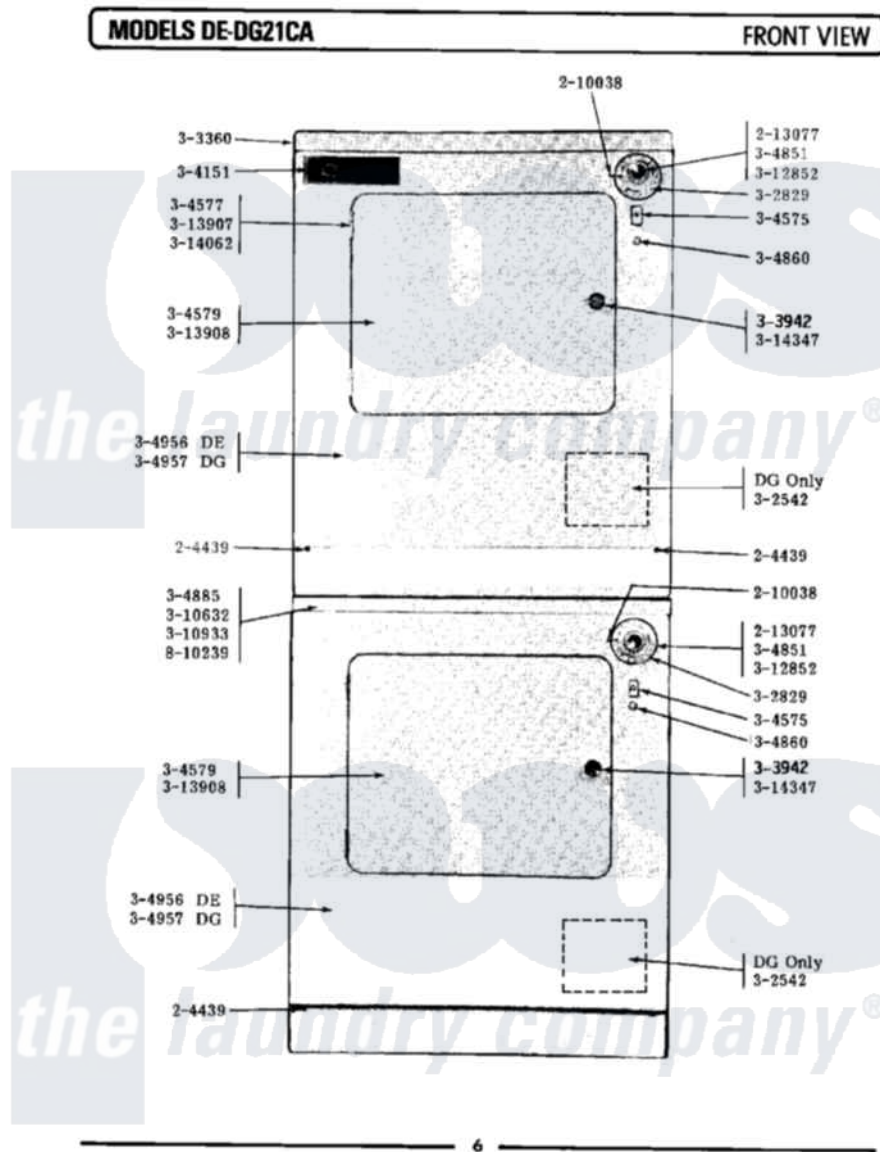

# Maytag DE21CA 01 - FRONT VIEW

Maytag [Residential Maytag DE21CA Dryer Parts](#) Parts Diagram 01 - FRONT VIEW  
 Click on the part number to view part

Item	Original Part Number	Replaced By	Status	Part Description
001	<a href="#">204439</a>			Screw And Fstner Assembly
002	NLA		Not Available	BUTTON MARKER
003	213077		Not Available	CAP FOR TIMER KNOB
004	<a href="#">Y302829</a>			Timer Dial And Knob
005	NLA		Not Available	TOP COVER-WHITE
006	NLA		Not Available	NAME PLATE ON CONTROL PANEL
007	Y304575	<a href="#">W10169313</a>		Switch-Dor
008	Y304577	<a href="#">33001230</a>		Hinge, Door
009	Y304579			DOOR (WHT)
010	NLA		Not Available	TIMER---NA
011	304860		Not Available	INDICATOR LIGHT
012	NLA		Not Available	SPACER ASSEMBLY
013	NLA		Not Available	FRONT PANEL - DE MODELS
014	NLA		Not Available	KNOB AND SCREW
015	Y310632	<a href="#">1163839</a>		Screw
016	310933	<a href="#">33002194</a>		Nut, Speed

017	<a href="#">312852</a>		Selector Knob-Clear Acrylic
018	<a href="#">Y313907</a>		Fastener, Twin
019	Y313908		DOOR PANEL-WHITE
020	<a href="#">Y314062</a>		Screw, Door Hinge And Panel
021	NLA	Not Available	SCREW FOR DOOR KNOB---- NA
022	NLA	Not Available	SCREW