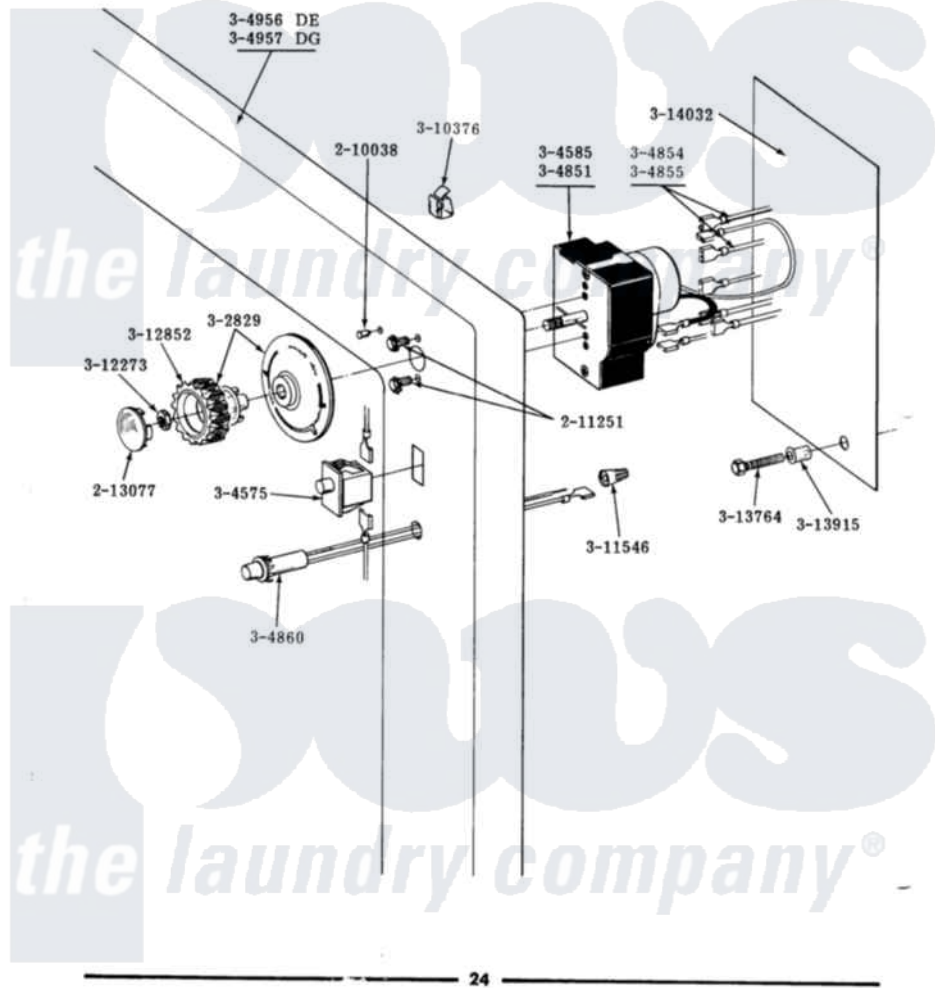

Maytag DE21CA 03 - FRONT PANEL

MODELS DE-DG21CA **FRONT PANEL**

Maytag [Residential Maytag DE21CA Dryer Parts](#) Parts Diagram 03 - FRONT PANEL
 Click on the part number to view part

Item	Original Part Number	Replaced By	Status	Part Description
001	NLA		Not Available	BUTTON MARKER
002	211251			Screw, Transformer
003	213077		Not Available	CAP FOR TIMER KNOB
004	Y302829			Timer Dial And Knob
005	Y304575	W10169313		Switch-Dor
006	Y304585			Timer Motor RPR For 305214 Timer Only
007	NLA		Not Available	TIMER---NA
008	NLA		Not Available	MAIN WIRE HARNESS
009	304860		Not Available	INDICATOR LIGHT
010	NLA		Not Available	FRONT PANEL - DE MODELS
011	Y310376			Clip, Door Switch Harness
012	311546	911445		Wire Connector
013	312273			Nut, Control Knob
014	312852			Selector Knob-Clear Acrylic
015	NLA		Not Available	SCREW
016	NLA		Not Available	COVER, THREAD