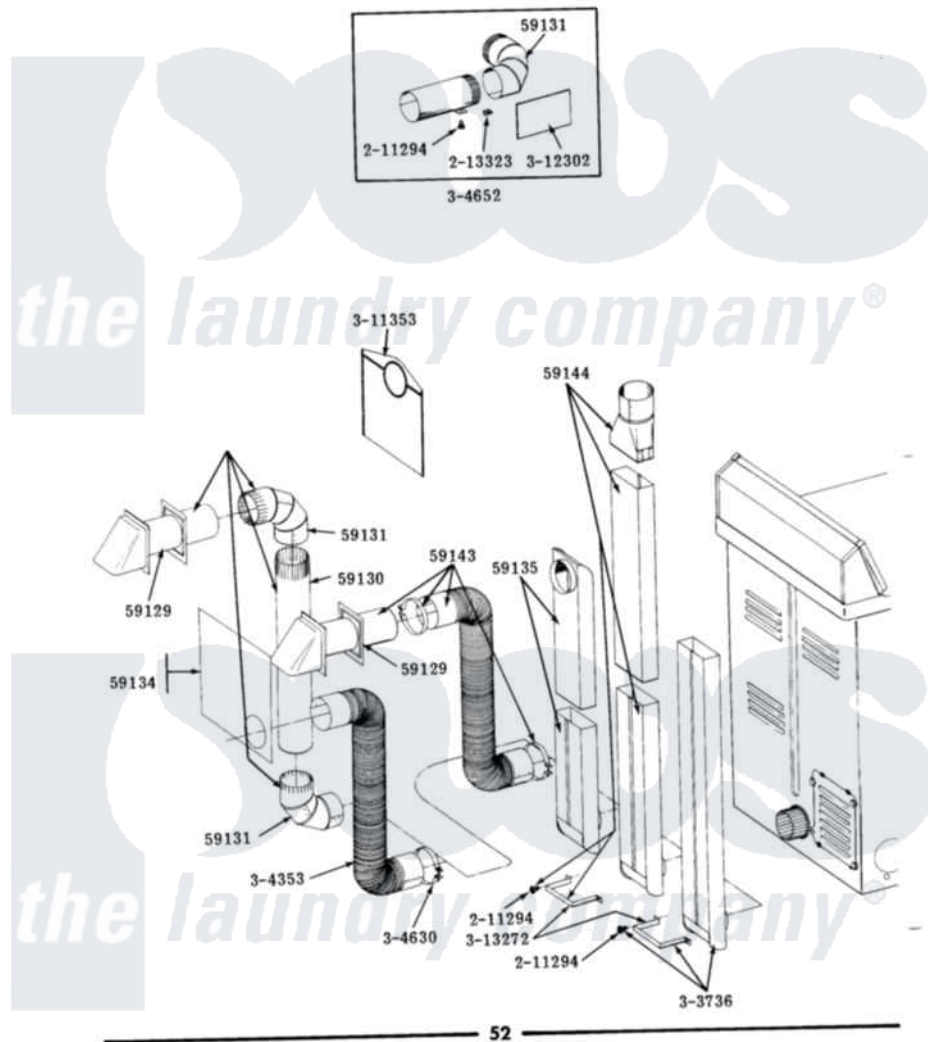

ALL MODELS INSTALLATION ACCESSORIES

Maytag Residential Maytag DE21CA Dryer Parts Parts Diagram 08 - INSTALLATION ACCESSORIES
 Click on the part number to view part

Item	Original Part Number	Replaced By	Status	Part Description
001	NLA		Not Available	BLADE, SAW
002	NLA		Not Available	REPLACEMENT DRILL
003	NLA		Not Available	HOLE SAW W/DRILL BIT
004	NLA		Not Available	EXTENSION CHUCK, DRILL
005	Y059129	4396007RW		Vent Hood
006	Y059130			Pipe, Venting
007	Y059131			Elbow, Venting
008	Y059134			PLATE, ALUM. WINDOW (15" X 20")
009	Y059135			Vent Duct Assembly
010	Y059143			Flexible Vent Kit
011	NLA		Not Available	RECTANGULAR VENT KIT
012	211294	90767		Screw, 8A X 3/8 HeX Washer Head Tapping
013	213323			Fastener, Exhaust Duct Kit
014	NLA		Not Available	EXHAUST DEFLECTOR KIT
015	Y304353	4396010RP		6ft Scvent