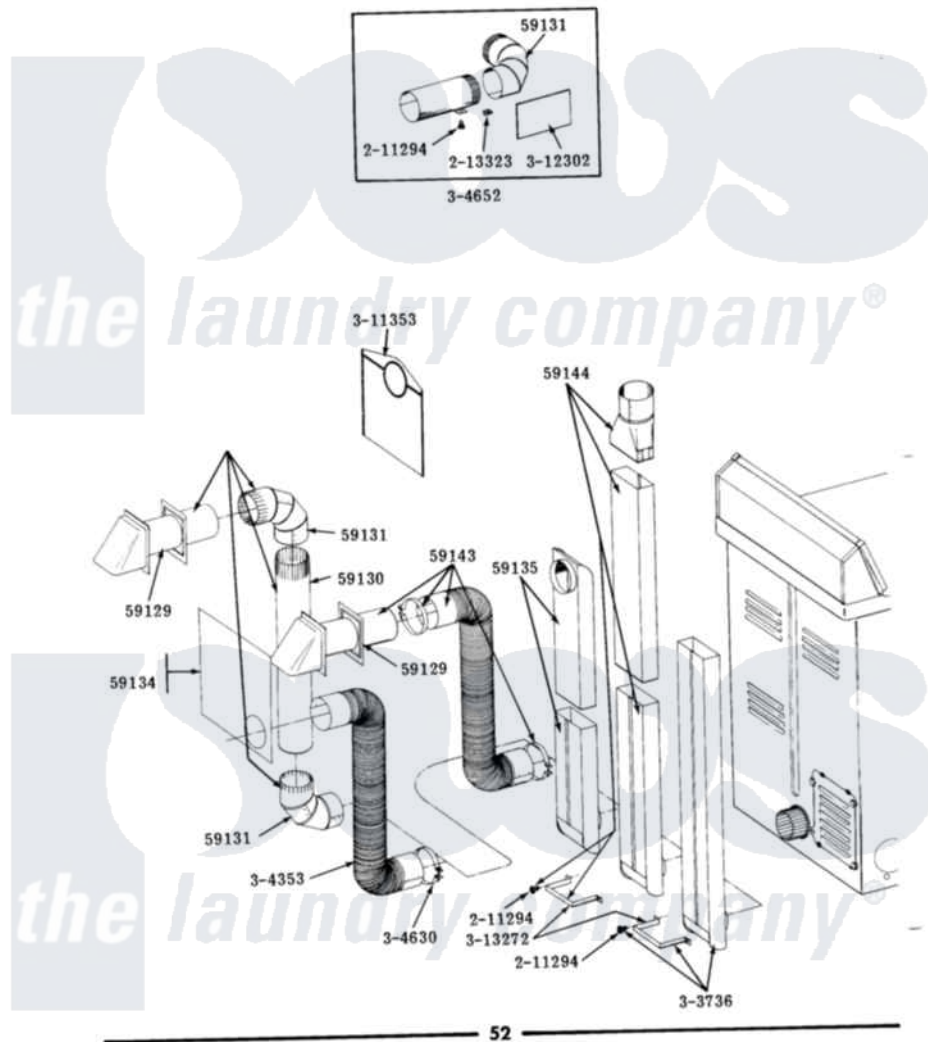

ALL MODELS **INSTALLATION ACCESSORIES**

Maytag [Residential Maytag DE21CS Dryer Parts](#) Parts Diagram 10 - INSTALLATION ACCESSORIES
 Click on the part number to view part

Item	Original Part Number	Replaced By	Status	Part Description
001	NLA		Not Available	BLADE, SAW
002	NLA		Not Available	REPLACEMENT DRILL
003	NLA		Not Available	HOLE SAW W/DRILL BIT
004	NLA		Not Available	EXTENSION CHUCK, DRILL
005	Y059129	4396007RW		Vent Hood
006	Y059130			Pipe, Venting
007	Y059131			Elbow, Venting
008	Y059134			PLATE, ALUM. WINDOW (15" X 20")
009	Y059135			Vent Duct Assembly
010	Y059143			Flexible Vent Kit
011	NLA		Not Available	RECTANGULAR VENT KIT
012	211294	90767		Screw, 8A X 3/8 HeX Washer Head Tapping
013	213323			Fastener, Exhaust Duct Kit
014	NLA		Not Available	EXHAUST DEFLECTOR KIT
015	Y304353	4396010RP		6ft Scvent