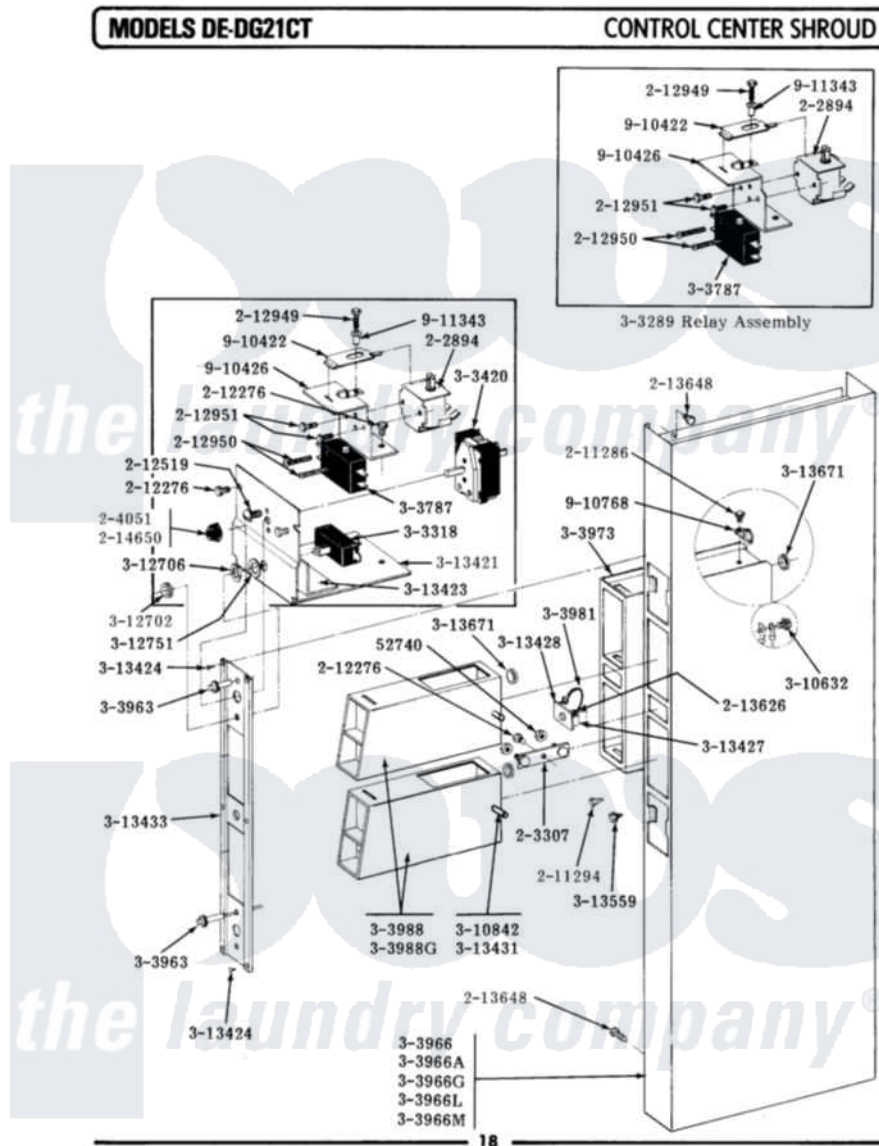

Maytag DE21CT 03 - CONTROL CENTER SHROUD

Maytag Residential Maytag DE21CT Dryer Parts Parts Diagram 03 - CONTROL CENTER SHROUD
 Click on the part number to view part

Item	Original Part Number	Replaced By	Status	Part Description
001	Y052740	62739		Nut, Lock
002	202894			Solenoid For Relay Assembly
003	NLA		Not Available	MTG. STRAP----NA
004	204051	22204051		Knob
005	NLA		Not Available	SCREW, HEX HD No.8 X 1/2 INCH
006	211294	90767		Screw, 8A X 3/8 HeX Washer Head Tapping
007	212276	W10116760		Screw
008	212519	488234		Screw 8-32 X 1/4
009	212949	22001866		Screw, Relay
010	212950	M0227520		Screw-Tc No.6-32 X 13/16", Preform SwiTch
011	212951			Screw, No.6-32 X 1/4 Inch
012	NLA		Not Available	SPRING WASHER FOR LOCK
013	213648	98165		Screw
014	214650			Screw For 2-4051 Knob

015	Y303289		Not Available	RELAY ASSEMBLY
016	Y303318			Switch Assembly With Hex Nu
017	Y303420		Not Available	SELECTOR SWITCH
018	Y303787		Not Available	SWITCH FOR RELAY
019	303963		Not Available	LIGHT, INDICATOR
020	NLA		Not Available	CONTROL SHROUD-WHITE
021	NLA		Not Available	VAULT ASSEMBLY
022	Y303981			Ground Wire For Latch
023	NLA		Not Available	OUTER CASE-WHITE
024	Y310632	1163839		Screw
025	Y310842	8182296		Screw, Agitator
026	Y312702			Knurled Nut, Start Switch
027	Y312706	422617		Nut
028	312751			Lockwasher, Start Switch
029	NLA		Not Available	BRACKET FOR SWITCH & RELAY
030	NLA		Not Available	INSULATOR
031	Y313424			Screw, Vault Panel
032	Y313427	206637		Lock Kit
033	313428		Not Available	PLATE FOR LATCH
034	NLA		Not Available	SPACER FOR VAULT
035	NLA		Not Available	CONTROL PANEL FOR VAULT
036	Y313559			Screw
037	Y313671	33001303		Grommet, Plate Hole
038	NLA		Not Available	SPRING LEVER FOR RELAY
039	NLA		Not Available	RELAY BRACKET
040	910768	M0280301		Tie Electr
041	NLA		Not Available	SPACER FOR ADVANCE RELAY