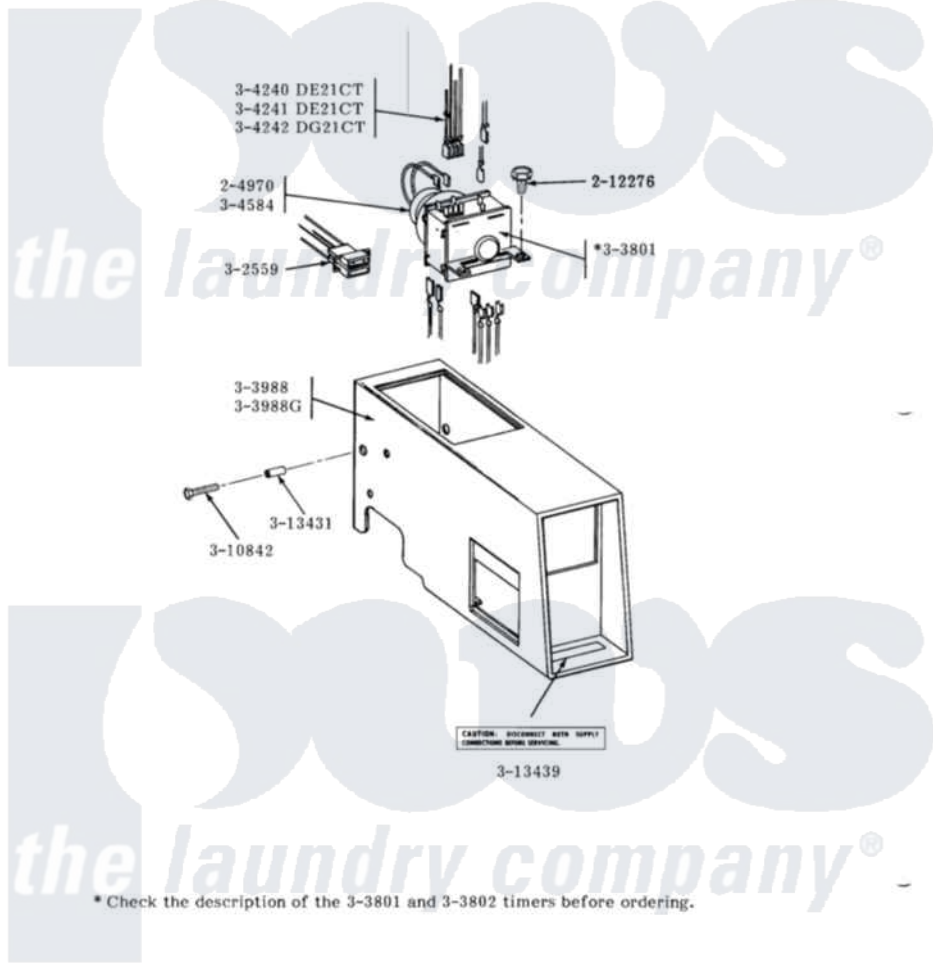

MODELS DE-DG21CT CT CONTROL CENTER

Maytag Residential Maytag DE21CT Dryer Parts Parts Diagram 04 - CONTROL CENTER
 Click on the part number to view part

Item	Original Part Number	Replaced By	Status	Part Description
001	204970			Timer Motor 120-60 RPR
002	212276	W10116760		Screw
003	Y302559		Not Available	HARNES FOR TIMER
004	Y303801		Not Available	TIMER WITH KNOB AND PIN
005	NLA		Not Available	OUTER CASE-WHITE
006	NLA		Not Available	WIRE HARNES-UPPER
007	NLA		Not Available	WIRE HARNES-LOWER
008	NLA		Not Available	TIMER MOTOR
009	Y310842	8182296		Screw, Agitator
010	NLA		Not Available	SPACER FOR VAULT
011	Y313439		Not Available	INSTRUCTION LABEL