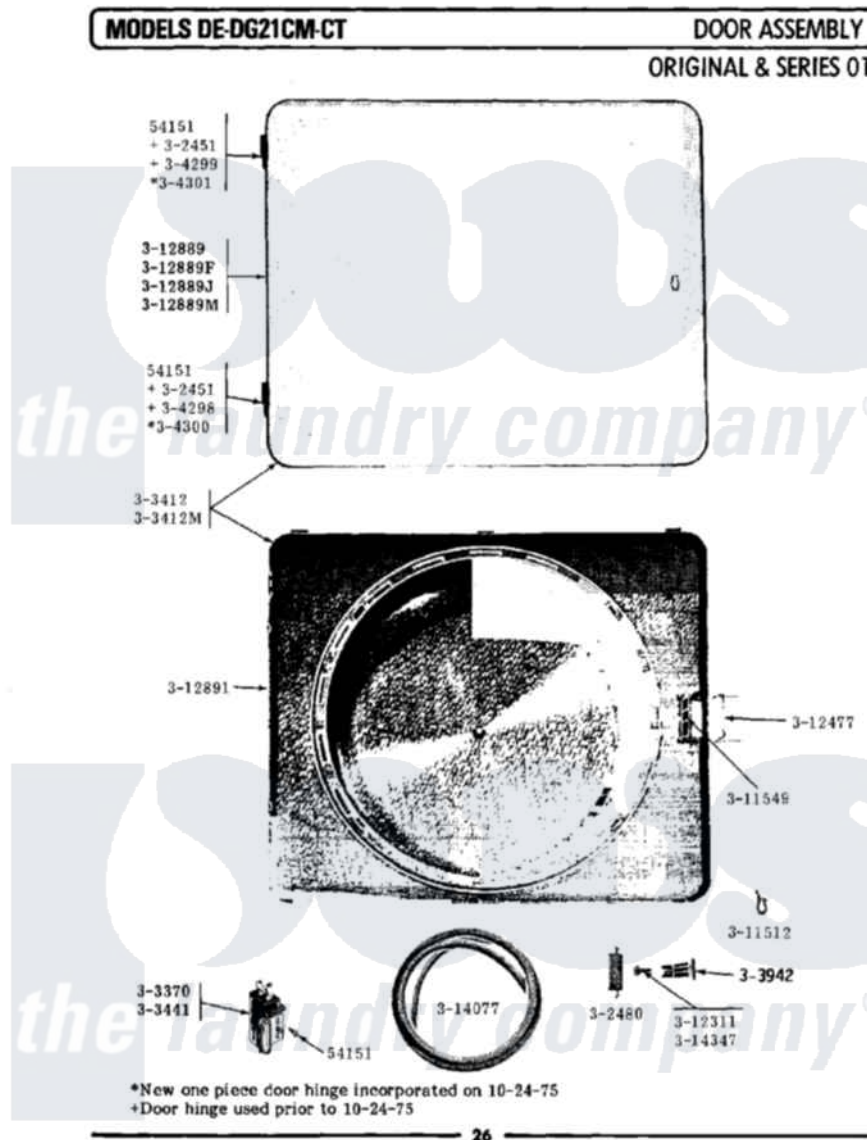

Maytag DE21CT 06 - DOOR ASSEMBLY

Maytag [Residential Maytag DE21CT Dryer Parts](#) Parts Diagram 06 - DOOR ASSEMBLY
 Click on the part number to view part

Item	Original Part Number	Replaced By	Status	Part Description
001	NLA		Not Available	SCREW, No.4-40 X 1/4
002	NLA		Not Available	HINGE ASSEMBLY---N
003	NLA		Not Available	LATCH
004	Y303370			Door Switch
005	NLA		Not Available	DOOR COMPLETE-WHITE
006	Y304298			Hinge - Lower
007	NLA		Not Available	HINGE - UPPER
008	NLA		Not Available	HINGE - LOWER
009	NLA		Not Available	HINGE - UPPER
010	NLA		Not Available	KNOB AND SCREW
011	NLA		Not Available	FASTENER
012	NLA		Not Available	WIRE CLIP
013	NLA		Not Available	SCREW---NA
014	NLA		Not Available	MAGNETIC LATCH RETAINER
015	NLA		Not Available	DOOR PANEL-WHITE
016	Y312891		Not Available	DOOR LINER - INNER HALF

017 [314077](#)

Door Seal

018 NLA

Not Available

SCREW FOR DOOR KNOB---
NA