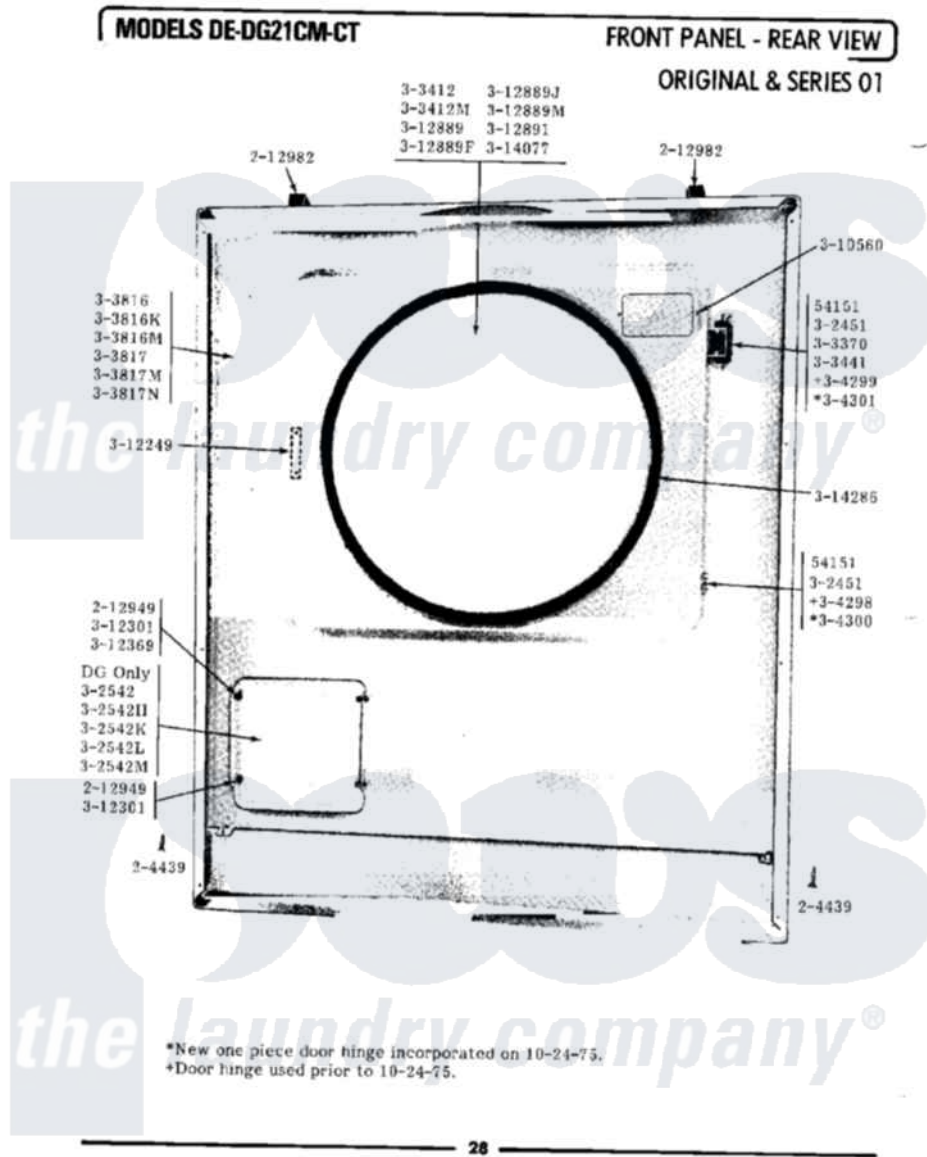

# Maytag DE21CT 07 - FRONT PANEL-REAR VIEW

Maytag Residential Maytag DE21CT Dryer Parts Parts Diagram 07 - FRONT PANEL-REAR VIEW  
 Click on the part number to view part

Item	Original Part Number	Replaced By	Status	Part Description
001	NLA		Not Available	SCREW, No.4-40 X 1/4
002	<a href="#">204439</a>			Screw And Fstner Assembly
003	212949	<a href="#">22001866</a>		Screw, Relay
004	212982	<a href="#">22001650</a>		Fastener, Spring
005	NLA		Not Available	HINGE ASSEMBLY----N
006	<a href="#">Y303370</a>			Door Switch
007	NLA		Not Available	DOOR COMPLETE-WHITE
008	NLA		Not Available	FRONT PANEL-WHITE
009	<a href="#">Y304298</a>			Hinge - Lower
010	NLA		Not Available	HINGE - UPPER
011	NLA		Not Available	HINGE - LOWER
012	NLA		Not Available	HINGE - UPPER
013	310560	<a href="#">74004005</a>		Screw, 6-32 X 5/16"
014	NLA		Not Available	STRIKE PLATE
015	NLA		Not Available	BUSHING FOR ACCESS STUD
				Screw, Access Panel Stud

016	<a href="#">312369</a>		Sleeve, Access Panel Stud Part Not Used
017	NLA	Not Available	DOOR PANEL-WHITE
018	Y312891	Not Available	DOOR LINER - INNER HALF
019	Y313340		LABEL, LINT SCREEN INSTRUCTION
020	Y313927		INSTRUCTION LABEL
021	<a href="#">314077</a>		Door Seal
022	NLA	Not Available	GAS IGNITION LABEL
023	<a href="#">314286</a>		Seal For Front Panel