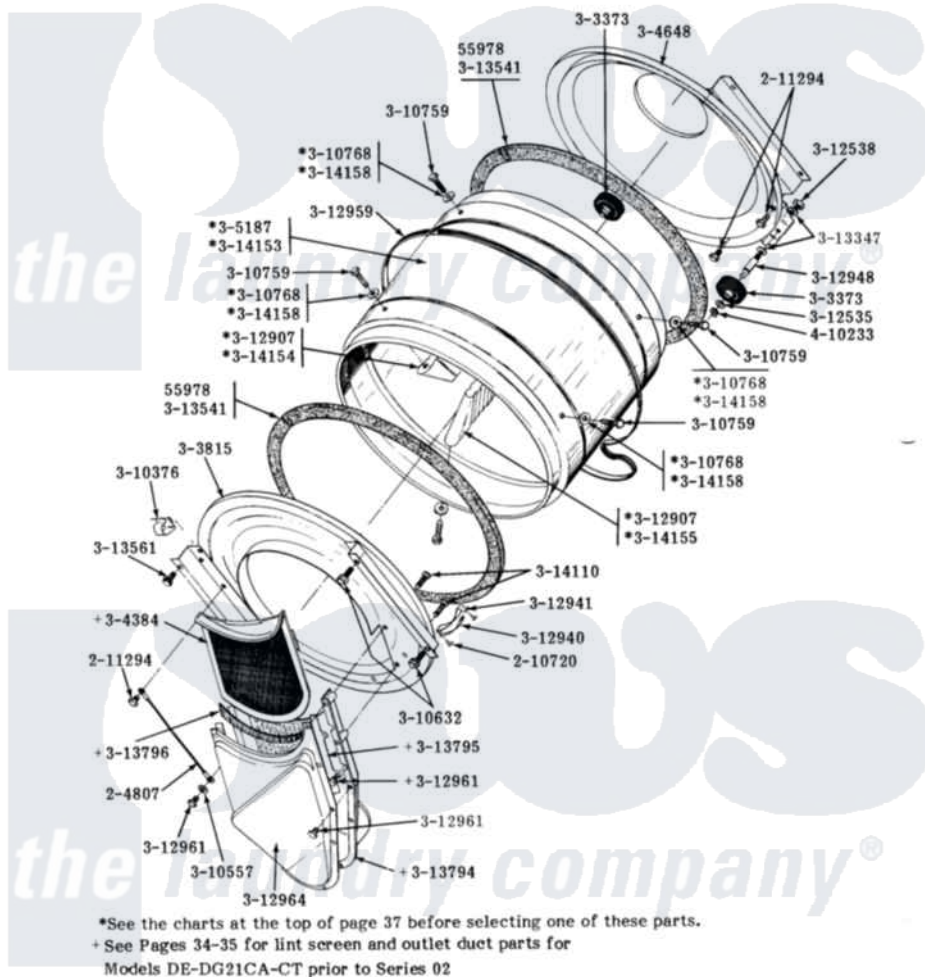

Maytag DE21CT 11 - LINT SCREEN, TUMBLER (FRONT & BACK)

MODELS DE-DG21CA-CM-CS-CT

LINT SCREEN, TUMBLER, TUMBLER FRONT & TUMBLER BACK

Maytag Residential Maytag DE21CT Dryer Parts Parts Diagram 11 - LINT SCREEN, TUMBLER (FRONT & BACK)
 Click on the part number to view part

| Item | Original Part Number | Replaced By | Status | Part Description |
|------|-------------------------|---------------------------|---------------|---|
| 001 | Y053241 | | | Set Screw, Motor Pulley |
| 002 | Y055978 | | | Rubber Adhesive, 2 Oz Tube |
| 003 | 204807 | | | Ground Wire, Supp. Plte To Top Cover |
| 004 | 210720 | | | Rivet, Bearing To Tumbler Frmt |
| 005 | 211294 | 90767 | | Screw, 8A X 3/8 HeX Washer Head Tapping |
| 006 | Y303373 | 12001541 | | Drum Roller/Washer Assembly--W |
| 007 | Y303815 | 33001231 | | Front- Tumbler |
| 008 | Y304244 | | | Motor Pulley With Set Screw |
| 009 | Y304384 | 33001003 | | Screen, Lint |
| 010 | Y304648 | 33001106 | | Back, Tumbler |
| 011 | Y305185 | 6-3051850 | | Pulley- MO |
| 012 | 305187 | | Not Available | TUMBLER W/BAFFLES |
| 013 | Y310376 | | | Clip, Door Switch Harness |
| 014 | 310557 | | | Washer |