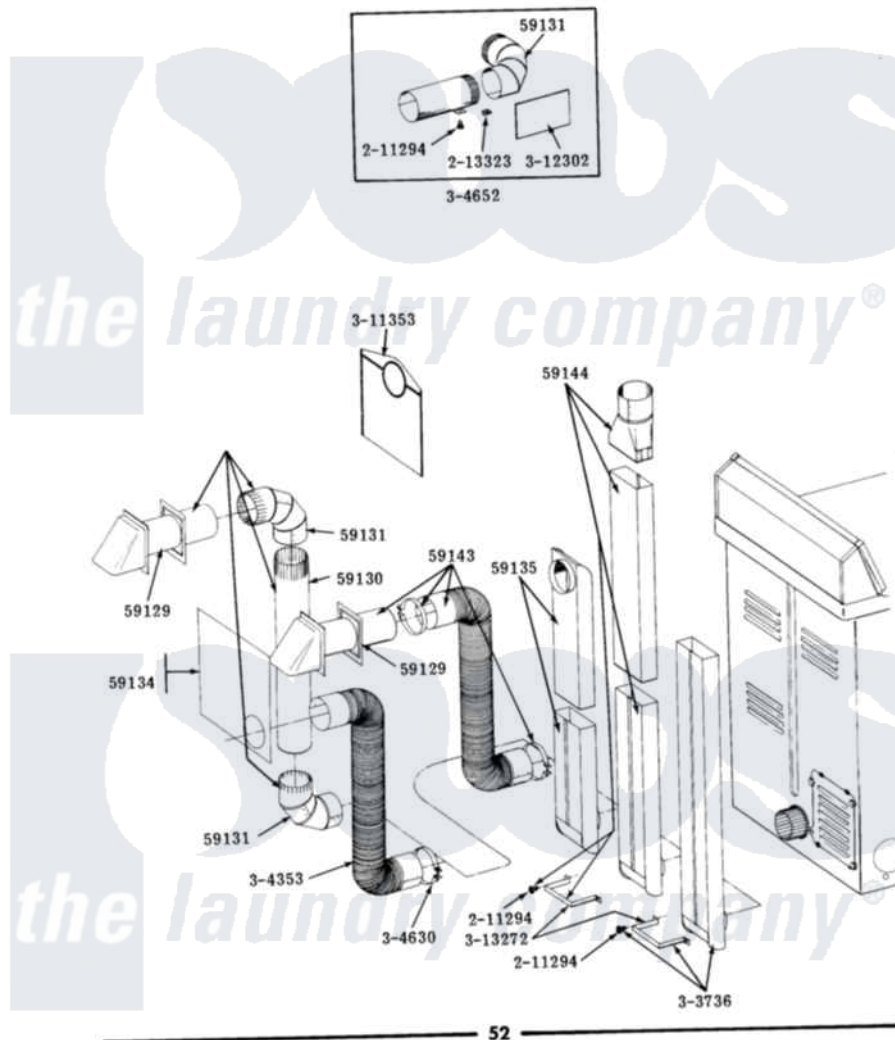

Maytag DE21CT 14 - INSTALLATION ACCESSORIES

ALL MODELS

INSTALLATION ACCESSORIES

52

Maytag [Residential Maytag DE21CT Dryer Parts](#) Parts Diagram 14 - INSTALLATION ACCESSORIES

[Click on the part number to view part](#)

Item	Original Part Number	Replaced By	Status	Part Description
001	NLA		Not Available	BLADE, SAW
002	NLA		Not Available	REPLACEMENT DRILL
003	NLA		Not Available	HOLE SAW W/DRILL BIT
004	NLA		Not Available	EXTENSION CHUCK, DRILL
005	Y059129	4396007RW		Vent Hood
006	Y059130			Pipe, Venting
007	Y059131			Elbow, Venting
008	Y059134			PLATE, ALUM. WINDOW (15" X 20")
009	Y059135			Vent Duct Assembly
010	Y059143			Flexible Vent Kit
011	NLA		Not Available	RECTANGULAR VENT KIT
012	211294	90767		Screw, 8A X 3/8 HeX Washer Head Tapping
013	213323			Fastener, Exhaust Duct Kit
014	NLA		Not Available	EXHAUST DEFLECTOR KIT
015	Y304353	4396010RP		6ft Scvent