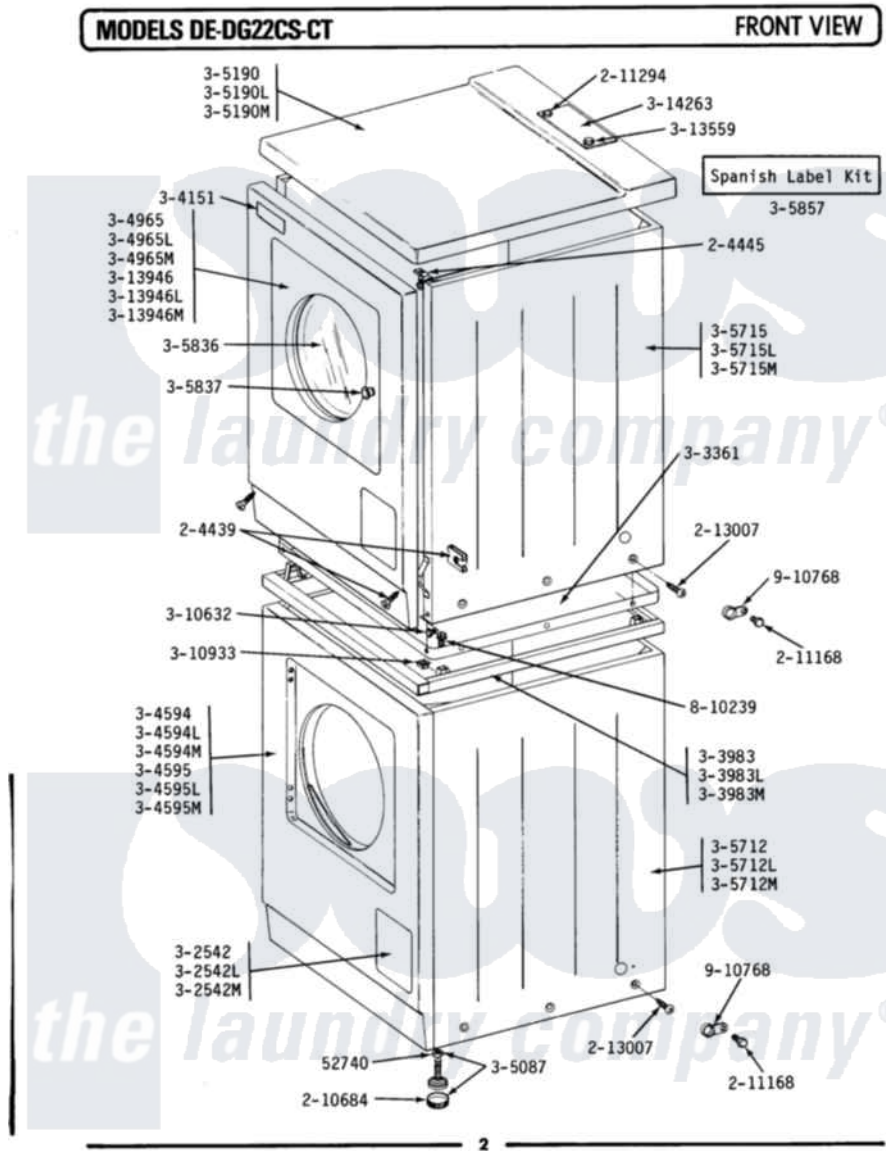

Maytag DE22CS 01 - FRONT

Maytag [Residential Maytag DE22CS Dryer Parts](#) Parts Diagram 01 - FRONT
 Click on the part number to view part

Item	Original Part Number	Replaced By	Status	Part Description
001	Y052740	62739		Nut, Lock
002	204439			Screw And Fstner Assembly
003	204445			Screw And Fastener Assembly
004	210684			Foot, Adjustable Leg
005	211168	W10139210		Screw, 8-18 X 5/16
006	211294	90767		Screw, 8A X 3/8 HeX Washer Head Tapping
007	213007			Xfor Cabinet See Cabinet, Back
008	Y303361		Not Available	BASE ASSY. (UPPER & LOWER)
009	NLA		Not Available	SPACER ASSM-WHITE
010	NLA		Not Available	NAME PLATE ON CONTROL PANEL
011	NLA		Not Available	FRONT PANEL-WHITE
012	304965			Door Complete-White
013	NLA		Not Available	DOOR COMPLETE, ALMOND
014	Y305087	22003544		Adjustable Leg W/Foot And

014	1300007	22000044		Nut
015	NLA		Not Available	TOP COVER-ALMOND
"	Y305190	307104		Top Cover Assembly
016	NLA		Not Available	CABINET-WHITE
017	NLA		Not Available	CABINET-WHITE
018	NLA		Not Available	INNER DOOR WITH KNOB & SCRE
019	NLA		Not Available	KNOB AND SCREW
020	NLA		Not Available	SPANISH LABEL KIT
021	Y310632	1163839		Screw
022	310933	33002194		Nut, Speed
023	Y313559			Screw
024	NLA		Not Available	DOOR PANEL-ALMOND
"	Y313946		Not Available	DOOR PANEL-WHITE
025	NLA		Not Available	TOP COVER PLATE
026	NLA		Not Available	SCREW
027	910768	M0280301		Tie Electr