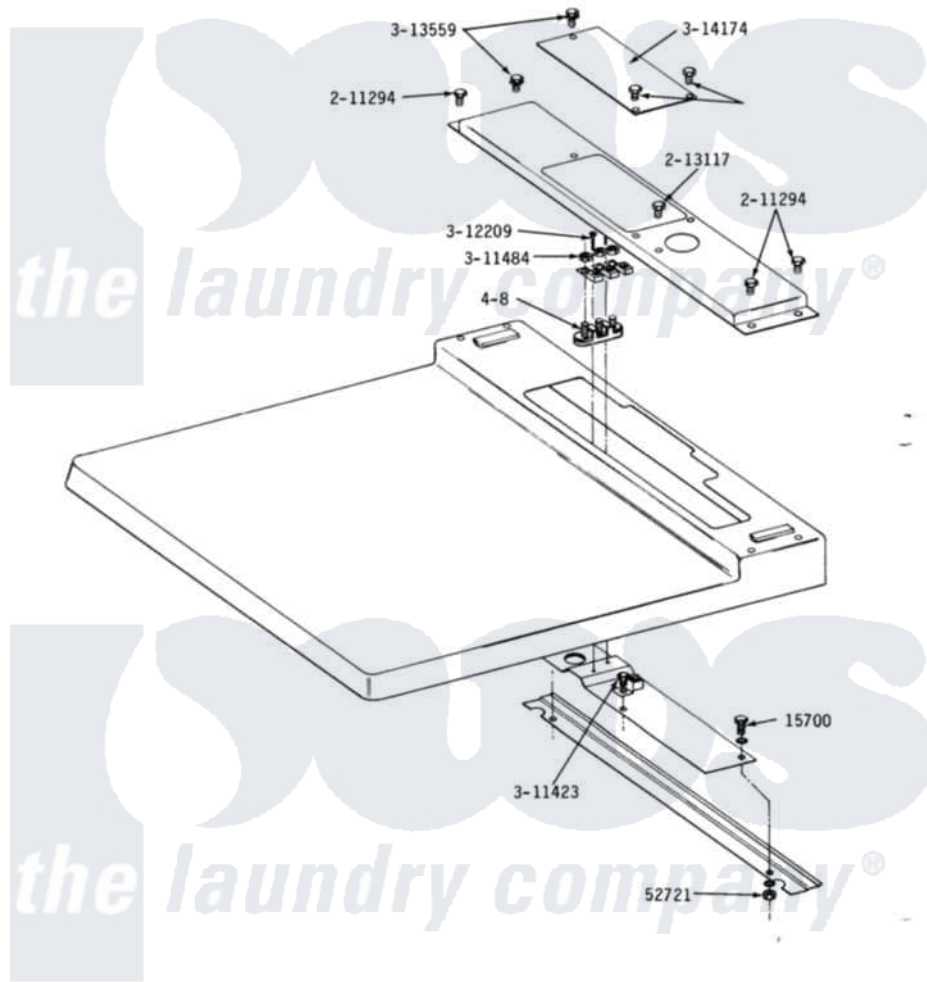

Maytag DE22CS 03 - TOP ASSEMBLY (CANADA)

MODELS DE22CA-CS-CT TOP COVER - CANADA

Maytag Residential Maytag DE22CS Dryer Parts Parts Diagram 03 - TOP ASSEMBLY (CANADA)
 Click on the part number to view part

| Item | Original Part Number | Replaced By | Status | Part Description |
|------|-------------------------|---------------------------|---------------|---|
| 001 | NLA | | Not Available | CAP SCREW, 1/4-20 X 1/2 |
| 002 | Y052721 | | | Nut, Terminal Block Plate |
| 003 | 211294 | 90767 | | Screw, 8A X 3/8 HeX Washer Head Tapping |
| 004 | 213117 | 67006908 | | Screw, Ice Rack |
| 005 | Y311423 | 489483 | | Screw 10-32 X 1/2 |
| 006 | 311484 | 112432 | | Nut |
| 007 | Y312209 | W10001200 | | Screw |
| 008 | Y313559 | | | Screw |
| 009 | Y314174 | | | Terminal Cover - Canada |
| 010 | 400008 | | | Block, Terminal |