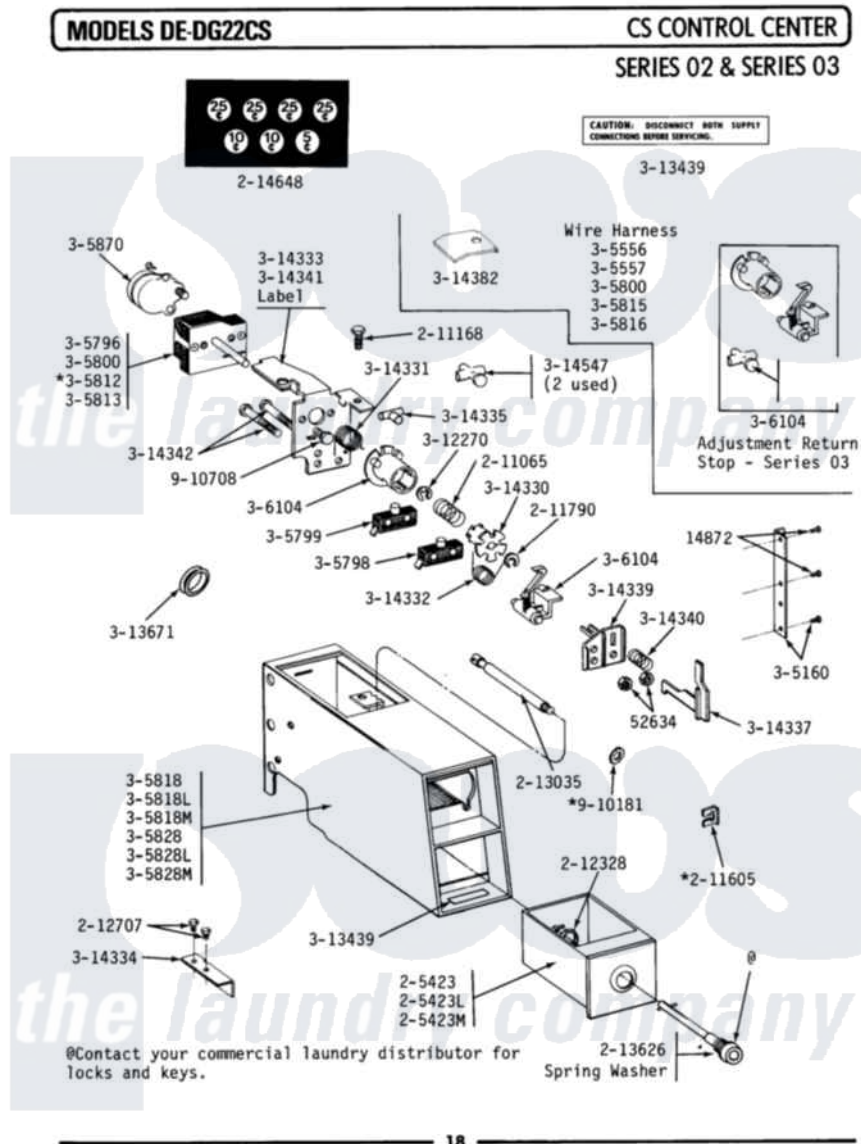

Maytag DE22CS 06 - CONTROL CENTER (SERIES 02 & SERIES 03)

Maytag Residential Maytag DE22CS Dryer Parts Parts Diagram 06 - CONTROL CENTER (SERIES 02 & SERIES 03)
Click on the part number to view part

Item	Original Part Number	Replaced By	Status	Part Description
001	Y014872			Screw, Coin Meter Stop -
002	Y052634	701719		Nut, Hex
003	205423	208883		Coin Box K
"	205423L	208883		Coin Box K
004	211065			Spring, Index Wheel
005	211168	W10139210		Screw, 8-18 X 5/16
006	211605			Bezel, Timer Dial
007	211790			Lock Ring For Timer Shaft
008	212328	W10139762		Hex Nut, 3/4-27
009	212707	3196385		Screw
010	213035			Bolt, Locking
011	NLA		Not Available	SPRING WASHER FOR LOCK
012	214648			Decal, Coinage
013	NLA		Not Available	COIN METER STOP WITH SCREWS
014	305796			Timer

015	305798	Not Available	BYPASS SWITCH FOR MOTOR
016	Y305799		Bypass Switch For Heater
017	305800		Wire Harness For Timer
018	305812		Timer
019	305813		Part Not Available Part Not Used
020	305815		Wire Harness - Lower
021	NLA	Not Available	WIRE HARNESS-UPPER
022	NLA	Not Available	OUTER CASE (WHT)
023	NLA	Not Available	CONTROL CENTER-WHITE
024	305870		Timer Motor
025	306104		Actuator Switch Kit
026	Y312270		Clip, Spring Retainer
027	Y313439	Not Available	INSTRUCTION LABEL
028	Y313671	33001303	Grommet, Plate Hole
029	314330	Not Available	DRIVER FOR INDEX WHEEL (NOT INCLUDED W/KIT)
030	314331		Spring, Torsion Return
031	314332		Spring, Actuator
032	314333		Timer Mounting Bracket
033	314334		Bracket For Coin Slide
034	314335		Peg, Tine Adjustment
035	314337	33002968	Slider
036	314339		Switch And Slider Bracket
037	NLA	Not Available	HELICAL SPRING ---N
038	NLA	Not Available	INSTRUCTION LABEL
039	NLA	Not Available	SCREW
040	NLA	Not Available	STOP FOR TIMER MECHANISM
041	314547	Y308109	Slide And Adj. Return Bracket
042	910181		Lockwasher, Terminal Block
043	910708	488234	Screw 8-32 X 1/4