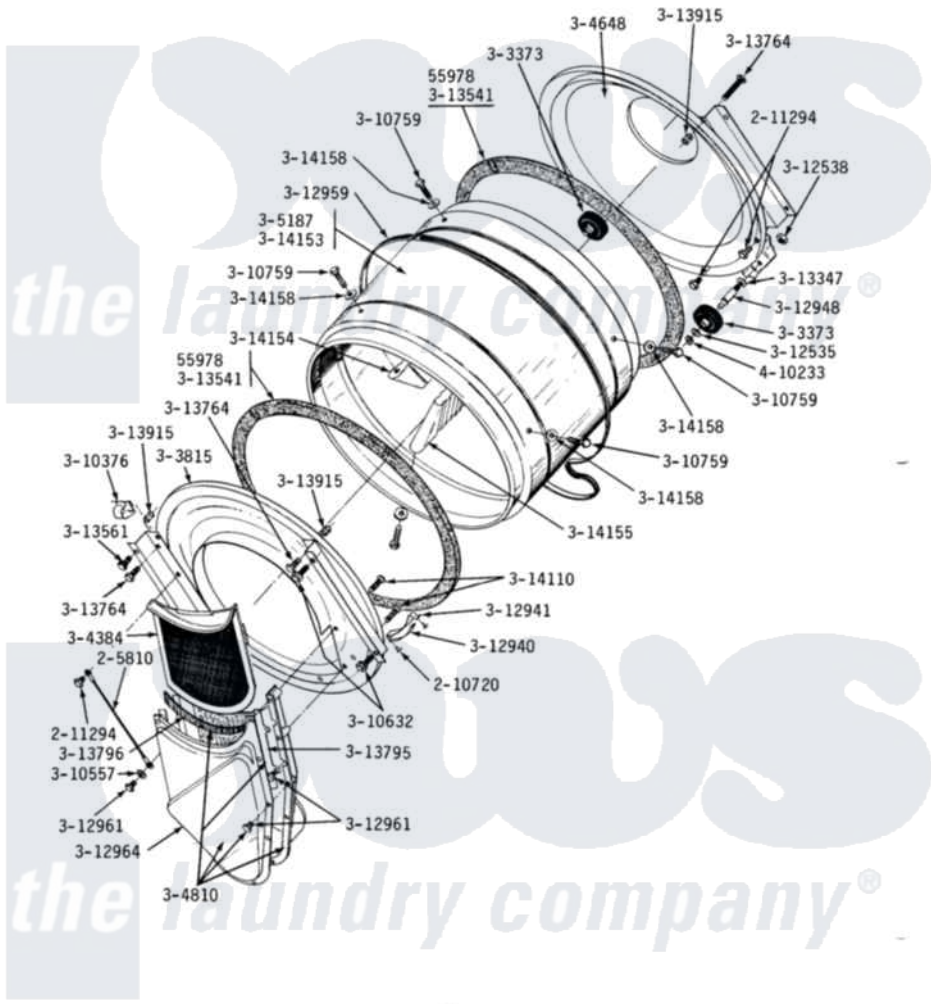

# Maytag DE22CS 09 - LINT SCREEN, TUMBLER (FRONT & BACK)

**MODELS DE-DG22CA-CS-CT**

**LINT SCREEN, TUMBLER, TUMBLER FRONT & TUMBLER BACK**

Maytag Residential Maytag DE22CS Dryer Parts Parts Diagram 09 - LINT SCREEN, TUMBLER (FRONT & BACK)  
 Click on the part number to view part

Item	Original Part Number	Replaced By	Status	Part Description
001	<a href="#">Y055978</a>			Rubber Adhesive, 2 Oz Tube
002	<a href="#">205810</a>			Wire, Ground
003	<a href="#">210720</a>			Rivet, Bearing To Tumbler Fmt
004	211294	<a href="#">90767</a>		Screw, 8A X 3/8 HeX Washer Head Tapping
005	Y303373	<a href="#">12001541</a>		Drum Roller/Washer Assembly--W
006	Y303815	<a href="#">33001231</a>		Front- Tumbler
007	Y304384	<a href="#">33001003</a>		Screen, Lint
008	Y304648	<a href="#">33001106</a>		Back, Tumbler
009	Y304810		Not Available	OUTLET DUCT ASSEMBLY---S
010	305187		Not Available	TUMBLER W/BAFFLES
011	<a href="#">Y310376</a>			Clip, Door Switch Harness
012	<a href="#">310557</a>			Washer
013	Y310632	<a href="#">1163839</a>		Screw
014	<a href="#">Y310759</a>			Screw, Tumbler Baffles