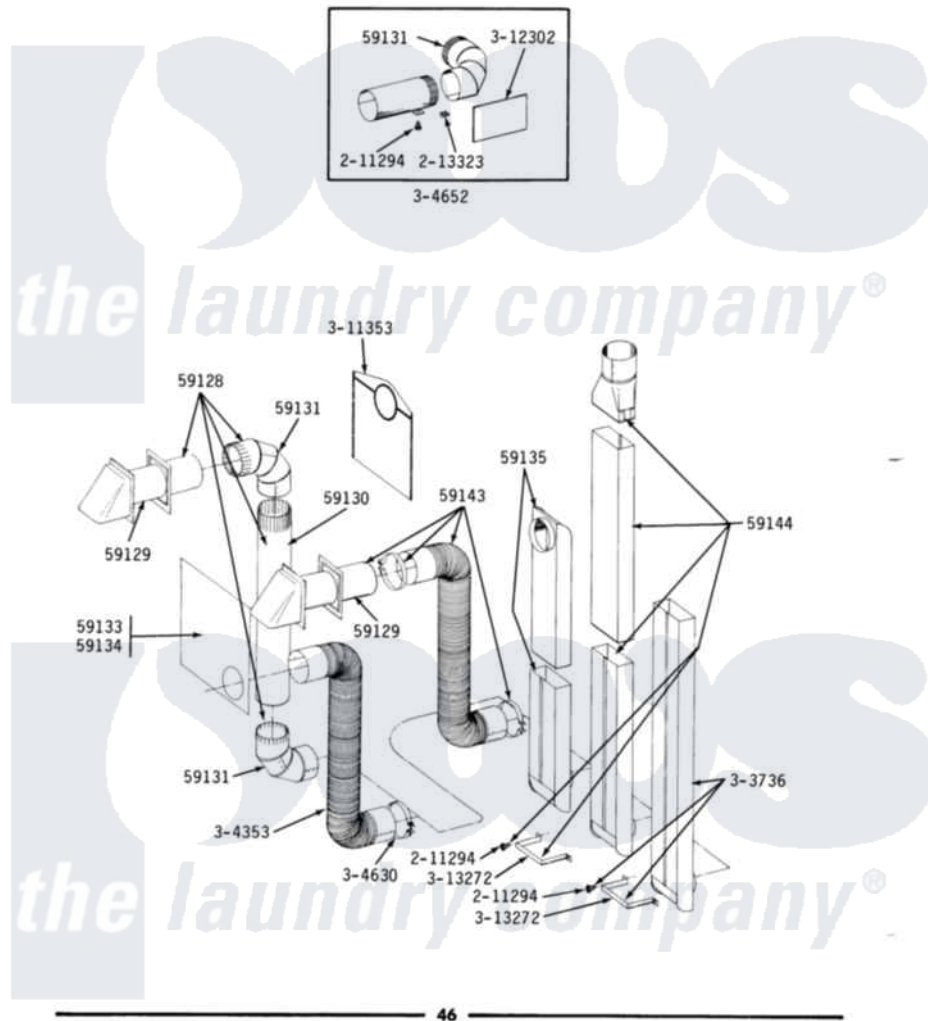

# Maytag DE22CS 13 - INSTALLATION ACCESSORIES

ALL MODELS

INSTALLATION ACCESSORIES

46

Maytag [Residential Maytag DE22CS Dryer Parts](#) Parts Diagram 13 - INSTALLATION ACCESSORIES

[Click on the part number to view part](#)

Item	Original Part Number	Replaced By	Status	Part Description
001	NLA		Not Available	BLADE, SAW
002	NLA		Not Available	REPLACEMENT DRILL
003	NLA		Not Available	HOLE SAW W/DRILL BIT
004	NLA		Not Available	EXTENSION CHUCK, DRILL
005	<a href="#">Y059128</a>			Standard 4" Vent Kit
006	Y059129	<a href="#">4396007RW</a>		Vent Hood
007	<a href="#">Y059130</a>			Pipe, Venting
008	<a href="#">Y059131</a>			Elbow, Venting
009	NLA		Not Available	ALUMINUM WINDOW 4X12X18
010	Y059134			PLATE, ALUM. WINDOW (15"X20")
011	<a href="#">Y059135</a>			Vent Duct Assembly
012	<a href="#">Y059143</a>			Flexible Vent Kit
013	NLA		Not Available	RECTANGULAR VENT KIT
014	211294	<a href="#">90767</a>		Screw, 8A X 3/8 Hex Washer Head Tapping