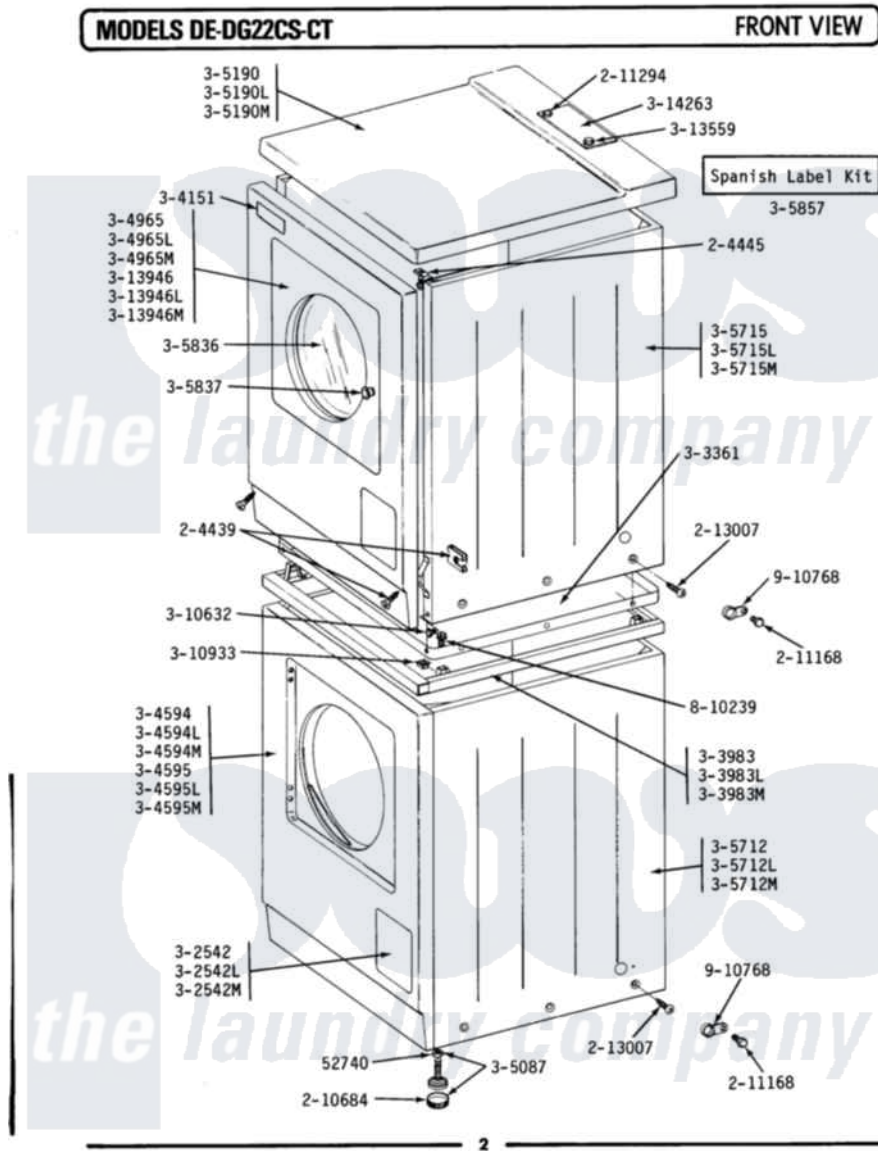

Maytag DE22CT 01 - FRONT VIEW

Maytag Residential Maytag DE22CT Dryer Parts Parts Diagram 01 - FRONT VIEW
 Click on the part number to view part

Item	Original Part Number	Replaced By	Status	Part Description
001	Y052740	62739		Nut, Lock
002	204439			Screw And Fstner Assembly
003	204445			Screw And Fastener Assembly
004	210684			Foot, Adjustable Leg
005	211168	W10139210		Screw, 8-18 X 5/16
006	211294	90767		Screw, 8A X 3/8 HeX Washer Head Tapping
007	213007			Xfor Cabinet See Cabinet, Back
008	Y303361		Not Available	BASE ASSY. (UPPER & LOWER)
009	NLA		Not Available	SPACER ASSM-WHITE
010	NLA		Not Available	NAME PLATE ON CONTROL PANEL
011	NLA		Not Available	FRONT PANEL-WHITE
012	304965			Door Complete-White
"	NLA		Not Available	DOOR COMPLETE, ALMOND
013	Y305087	22003544		Adjustable Leg W/Foot And

013	Y30007	2200394		Nut
014	NLA		Not Available	TOP COVER-ALMOND
"	Y305190	307104		Top Cover Assembly
015	NLA		Not Available	CABINET-WHITE
016	NLA		Not Available	CABINET-WHITE
017	NLA		Not Available	INNER DOOR WITH KNOB & SCRE
018	NLA		Not Available	KNOB AND SCREW
019	Y310632	1163839		Screw
020	310933	33002194		Nut, Speed
021	Y313559			Screw
022	NLA		Not Available	DOOR PANEL-ALMOND
"	Y313946		Not Available	DOOR PANEL-WHITE
023	NLA		Not Available	TOP COVER PLATE
024	NLA		Not Available	SCREW
025	910768	M0280301		Tie Electr