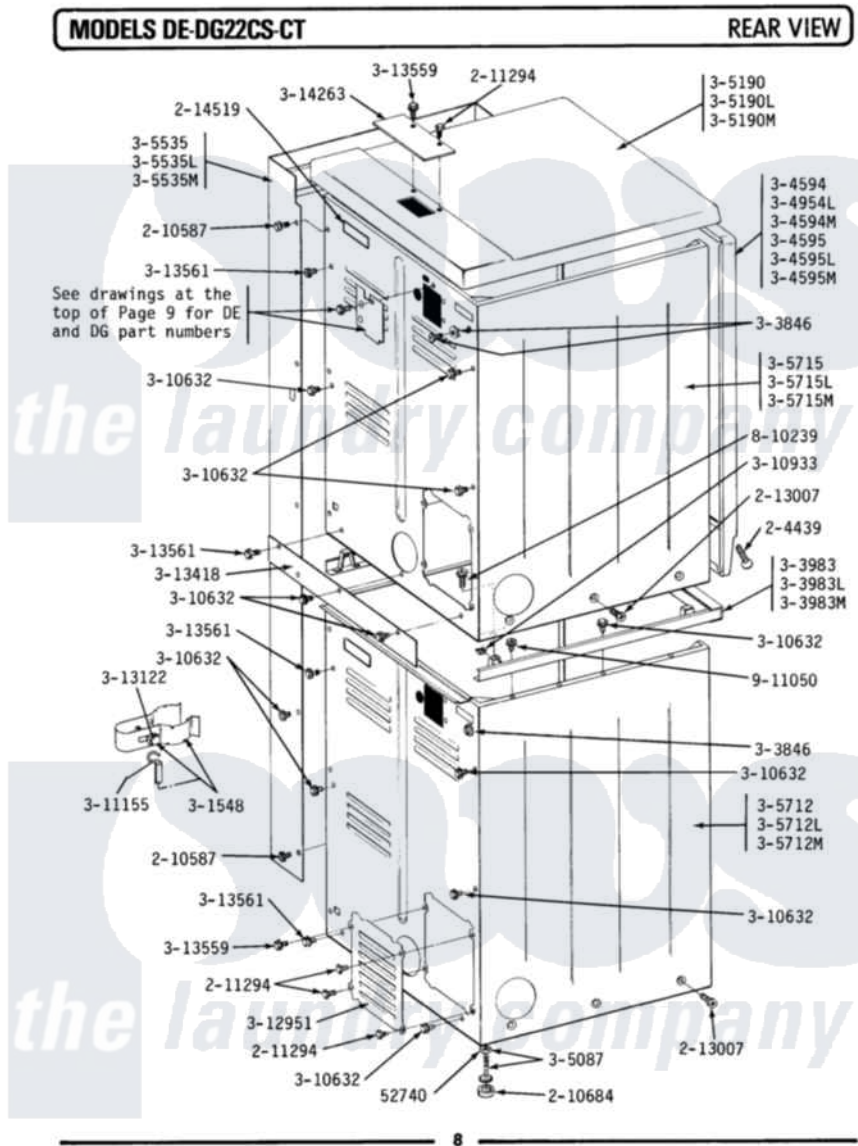

# Maytag DE22CT 02 - REAR VIEW

Maytag Residential Maytag DE22CT Dryer Parts Parts Diagram 02 - REAR VIEW

Click on the part number to view part

Item	Original Part Number	Replaced By	Status	Part Description
001	Y052740	<a href="#">62739</a>		Nut, Lock
002	<a href="#">204439</a>			Screw And Fstner Assembly
003	NLA		Not Available	SCREW
004	<a href="#">210684</a>			Foot, Adjustable Leg
005	211294	<a href="#">90767</a>		Screw, 8A X 3/8 HeX Washer Head Tapping
006	<a href="#">213007</a>			Xfor Cabinet See Cabinet, Back
007	<a href="#">301548</a>			Clamp, Ground Wire
008	NLA		Not Available	SCREW & WASHER ASSY.
009	NLA		Not Available	SPACER ASSM-WHITE
010	NLA		Not Available	FRONT PANEL-WHITE
011	Y305087	<a href="#">22003544</a>		Adjustable Leg W/Foot And Nut
012	NLA		Not Available	TOP COVER-ALMOND
"	Y305190	<a href="#">307104</a>		Top Cover Assembly
013	NLA		Not Available	CONTROL SHROUD-WHITE

014	NLA		Not Available	CABINET-WHITE
015	NLA		Not Available	CABINET-WHITE
016	Y310632	<a href="#">1163839</a>		Screw
017	310933	<a href="#">33002194</a>		Nut, Speed
018	<a href="#">311155</a>			Ground Wire And Clamp
019	<a href="#">Y311270</a>			Washer, Terminal Block
020	Y311423	<a href="#">489483</a>		Screw 10-32 X 1/2
021	311484	<a href="#">112432</a>		Nut
022	<a href="#">Y312184</a>			Strap, Grounding
023	Y312209	<a href="#">W10001200</a>		Screw
024	<a href="#">Y312904</a>			Bracket, Terminal Block
025	Y312905		Not Available	COVER, TERMINAL
026	Y312951		Not Available	ACCESS COVER, BACK
027	<a href="#">313122</a>			Screw - Baffle To Tumbler
028	NLA		Not Available	FILLER STRIP
029	<a href="#">Y313559</a>			Screw
030	<a href="#">Y313561</a>			Screw---NA
031	NLA		Not Available	TOP COVER PLATE
032	<a href="#">400008</a>			Block, Terminal
033	NLA		Not Available	SCREW
034	911050	<a href="#">4312464</a>		Screw