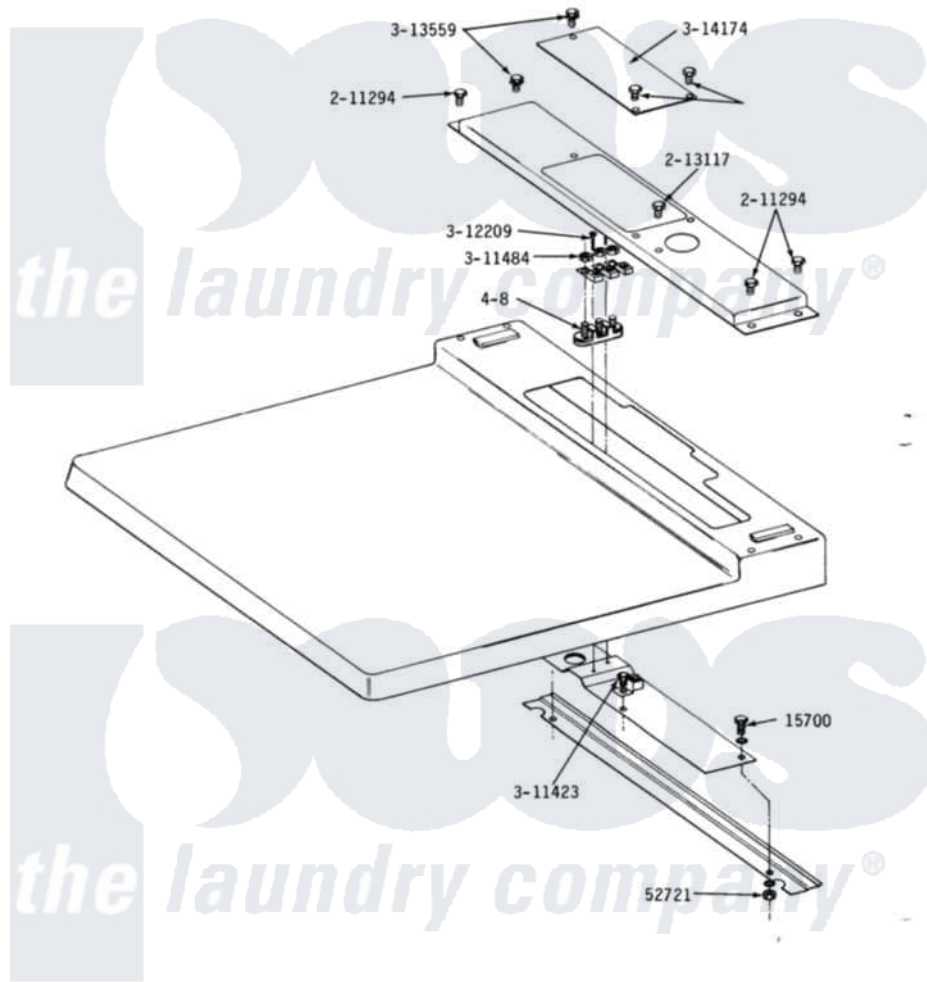

MODELS DE22CA-CS-CT TOP COVER - CANADA

Maytag Residential Maytag DE22CT Dryer Parts Parts Diagram 03 - TOP COVER-CANADA
 Click on the part number to view part

Item	Original Part Number	Replaced By	Status	Part Description
001	NLA		Not Available	CAP SCREW, 1/4-20 X 1/2
002	Y052721			Nut, Terminal Block Plate
003	211294	90767		Screw, 8A X 3/8 HeX Washer Head Tapping
004	213117	67006908		Screw, Ice Rack
005	Y311423	489483		Screw 10-32 X 1/2
006	311484	112432		Nut
007	Y312209	W10001200		Screw
008	Y313559			Screw
009	Y314174			Terminal Cover - Canada
010	400008			Block, Terminal