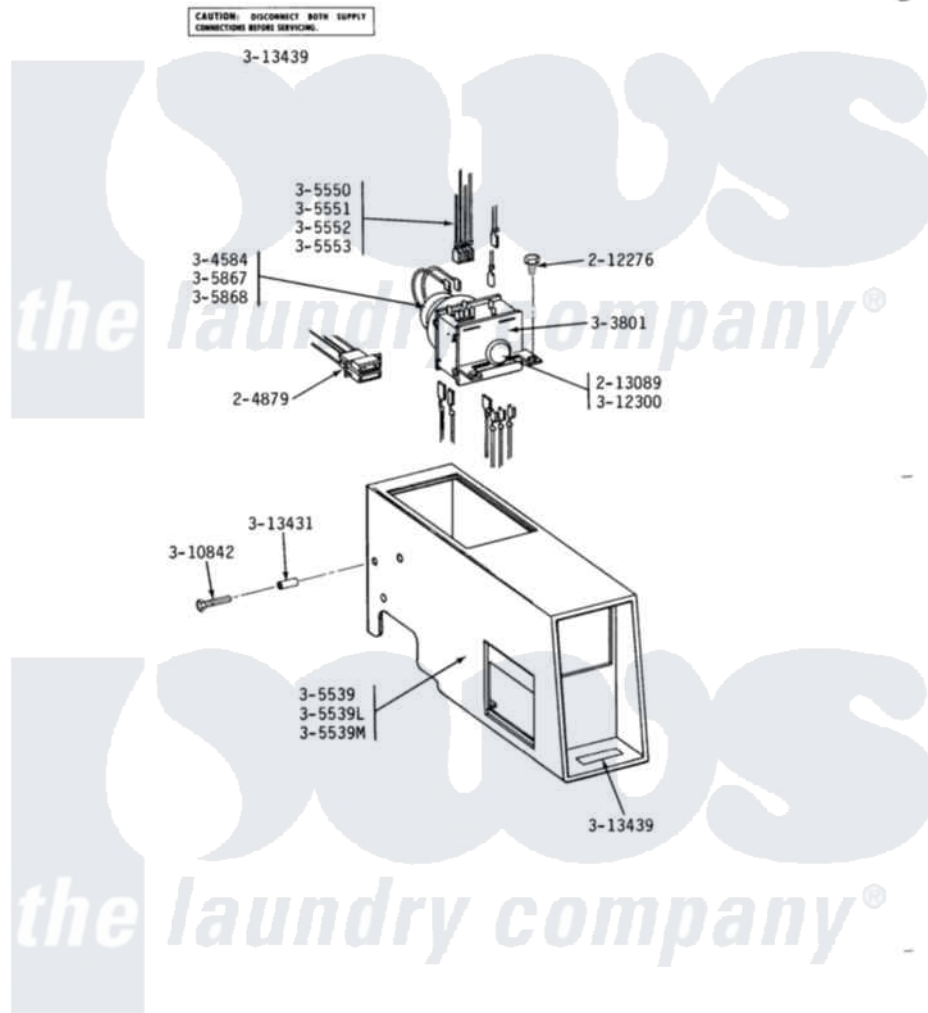

MODELS DE-DG22CT CT CONTROL CENTER

Maytag Residential Maytag DE22CT Dryer Parts Parts Diagram 05 - CONTROL CENTER
 Click on the part number to view part

Item	Original Part Number	Replaced By	Status	Part Description
001	NLA		Not Available	HARNES FOR TICKET CONTROL
002	212276	W10116760		Screw
003	213089			Knob For Timer
004	Y303801		Not Available	TIMER WITH KNOB AND PIN
005	NLA		Not Available	TIMER MOTOR
006	NLA		Not Available	OUTER CASE-WHITE
007	NLA		Not Available	WIRE HARNESS-LOWER
008	NLA		Not Available	WIRE HARNESS-UPPER
009	NLA		Not Available	TIMER MOTOR
010	NLA		Not Available	TIMER MOTOR
011	Y310842	8182296		Screw, Agitator
012	Y312300			Groov-Pin
013	NLA		Not Available	SPACER FOR VAULT
014	Y313439		Not Available	INSTRUCTION LABEL