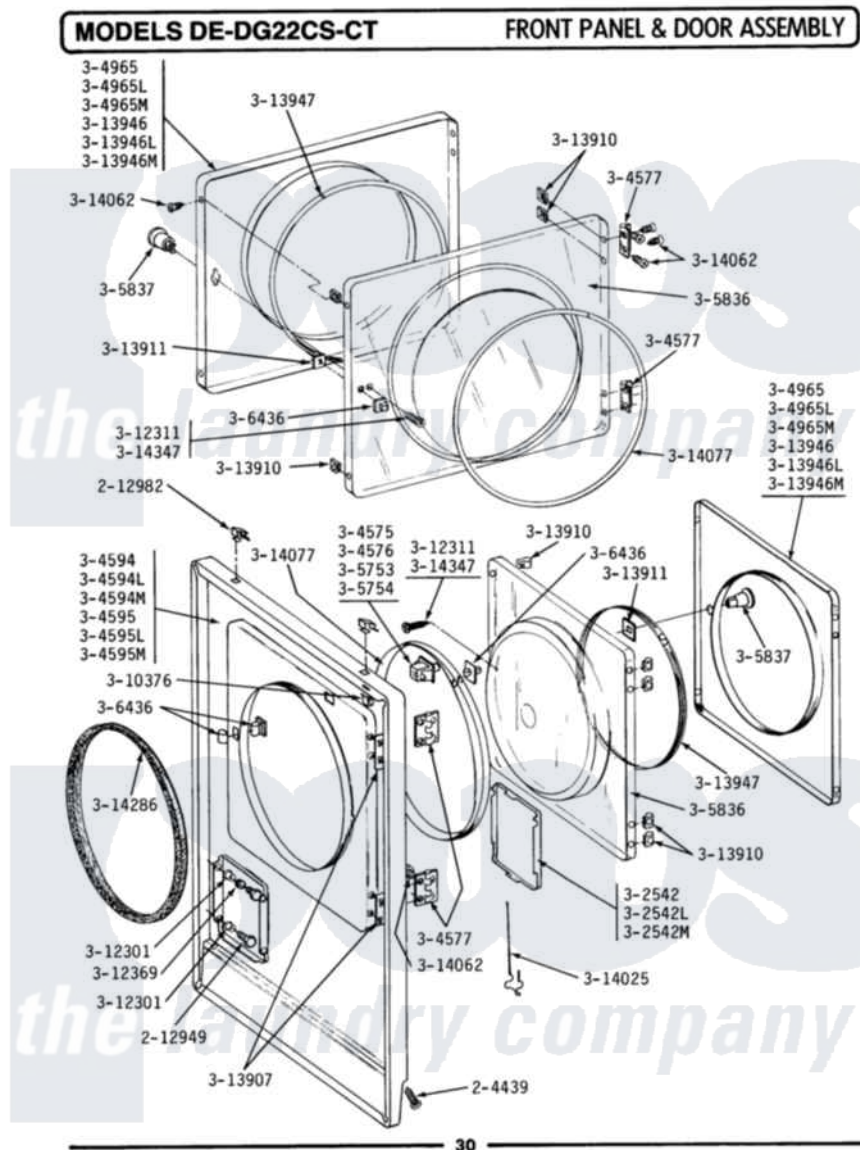

Maytag DE22CT 07 - FRONT PANEL & DOOR ASSEMBLY

Maytag Residential Maytag DE22CT Dryer Parts Parts Diagram 07 - FRONT PANEL & DOOR ASSEMBLY
 Click on the part number to view part

Item	Original Part Number	Replaced By	Status	Part Description
001	204439			Screw And Fstner Assembly
002	212949	22001866		Screw, Relay
003	212982	22001650		Fastener, Spring
004	Y304576	W10169313		Switch-Dor
005	Y304577	33001230		Hinge, Door
006	NLA		Not Available	FRONT PANEL-WHITE
007	304965			Door Complete-White
"	NLA		Not Available	DOOR COMPLETE, ALMOND
008	Y305754	W10169313		Switch-Dor
009	NLA		Not Available	INNER DOOR WITH KNOB & SCRE
010	NLA		Not Available	KNOB AND SCREW
011	306436			Door Latch Kit--W
012	Y310376			Clip, Door Switch Harness
013	NLA		Not Available	BUSHING FOR ACCESS STUD
014	NLA		Not Available	SCREW---NA

015	312369		Sleeve, Access Panel Stud Part Not Used
016	Y313340		LABEL, LINT SCREEN INSTRUCTION
017	Y313907		Fastener, Twin
018	Y313910		Clip, Door Liner To Outer Panel
019	Y313911		Door Strike Retainer
020	Y313927		INSTRUCTION LABEL
021	NLA	Not Available	DOOR PANEL-ALMOND
"	Y313946	Not Available	DOOR PANEL-WHITE
022	Y313947		Gasket For Window
023	Y314025		Latch For Access Door
024	Y314062		Screw, Door Hinge And Panel
025	314077		Door Seal
026	NLA	Not Available	GAS IGNITION LABEL
027	314286		Seal For Front Panel
028	NLA	Not Available	SCREW FOR DOOR KNOB---- NA