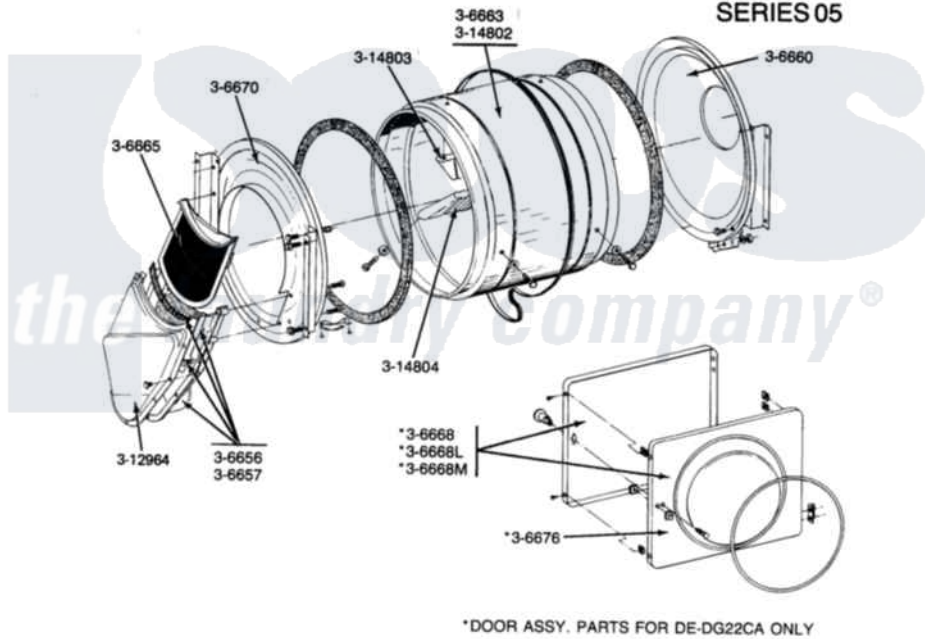

DE-DG22CA-CS-CT

**DOOR, TUMBLER, TUMBLER FRONT & BACK
SERIES 05**

*DOOR ASSY. PARTS FOR DE-DG22CA ONLY

- 3-6656 Outlet duct and grid assembly - Beige
- 3-6657 Outlet duct and grid assembly - Beige - includes the 3-12964 outlet duct - outer half
- 3-6660 Tumbler back with felt seal - Ivory
- 3-6663 Tumbler with baffles - Ivory
- 3-6665 Lint screen - Beige
- *3-6668 Door complete with Beige inner door - less knob - White
- *3-6668L Door complete with Beige inner door - less knob - Almond
- *3-6668M Door complete with Beige inner door - less knob - Harvest Wheat
- 3-6670 Tumbler front assembly - Ivory
- *3-6676 Inner door with knob and screw - Beige
- 3-14802 Tumbler less baffles - Ivory
- 3-14803 Baffle - short - Beige
- 3-14804 Baffle - tall - Beige

*The door assembly parts are for the DE-DG22CA only.

Maytag [Residential Maytag DE22CT Dryer Parts](#) Parts Diagram 09 - DOOR, TUMBLER, TUMBLER FRONT & BACK
Click on the part number to view part

Item	Original Part Number	Replaced By	Status	Part Description
001	306656		Not Available	OUTLET DUCT & GRID ASSEMBLY
002	306657		Not Available	OUTLET DUCT & GRID
003	Y306660	33001106		Back, Tumbler
004	306663		Not Available	TUMBLER W/BAFFLES
005	Y306665	33001003		Screen, Lint
006	Y306668			DOOR (WHT)
007	NLA		Not Available	TUMBLER FRONT----NA
008	NLA		Not Available	INNER DOOR WITH KNOB
009	314802		Not Available	TUMBLER W/OUT BAFFLES
010	314803	33001012		Baffle
011	314804	33001004		Baffle, Tall