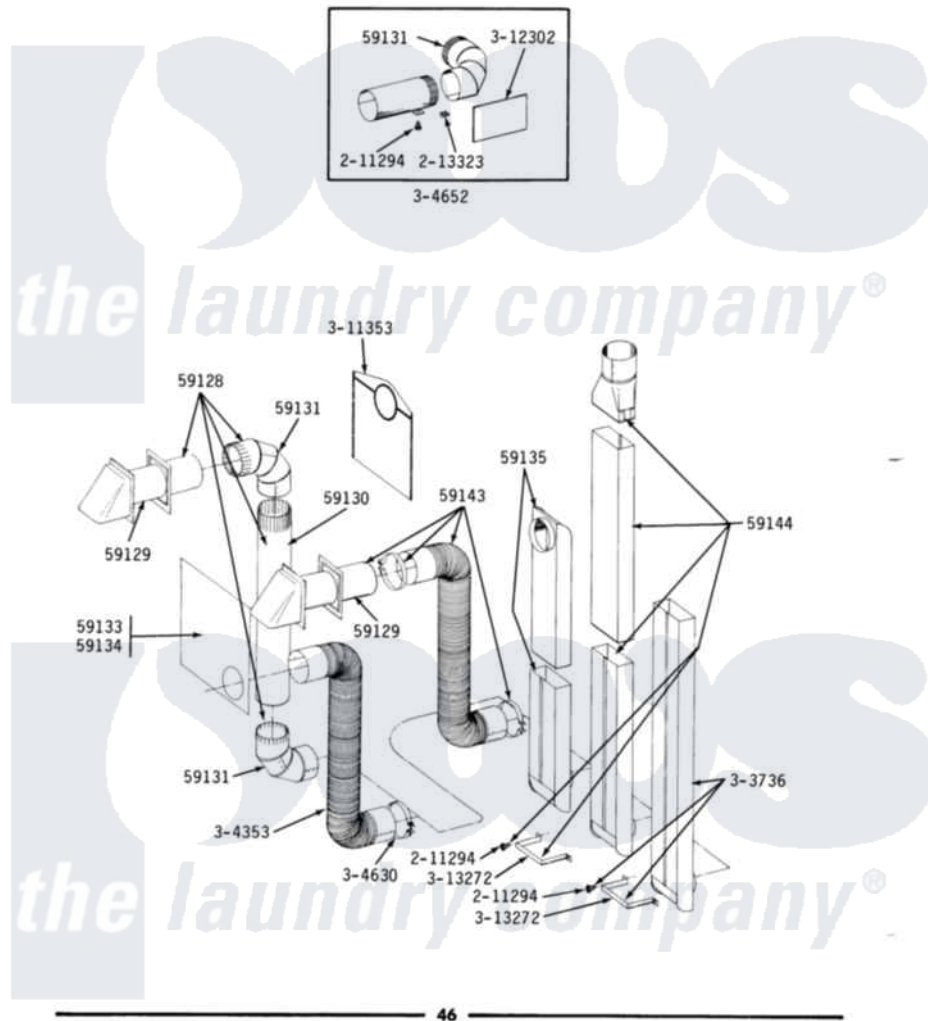

Maytag DE22CT 12 - INSTALLATION ACCESSORIES

ALL MODELS

INSTALLATION ACCESSORIES

46

Maytag [Residential Maytag DE22CT Dryer Parts](#) Parts Diagram 12 - INSTALLATION ACCESSORIES

[Click on the part number to view part](#)

Item	Original Part Number	Replaced By	Status	Part Description
001	NLA		Not Available	BLADE, SAW
002	NLA		Not Available	REPLACEMENT DRILL
003	NLA		Not Available	HOLE SAW W/DRILL BIT
004	NLA		Not Available	EXTENSION CHUCK, DRILL
005	Y059128			Standard 4" Vent Kit
006	Y059129	4396007RW		Vent Hood
007	Y059130			Pipe, Venting
008	Y059131			Elbow, Venting
009	NLA		Not Available	ALUMINUM WINDOW 4X12X18
010	Y059134			PLATE, ALUM. WINDOW (15"X20")
011	Y059135			Vent Duct Assembly
012	Y059143			Flexible Vent Kit
013	NLA		Not Available	RECTANGULAR VENT KIT
014	211294	90767		Screw, 8A X 3/8 Hex Washer Head Tapping