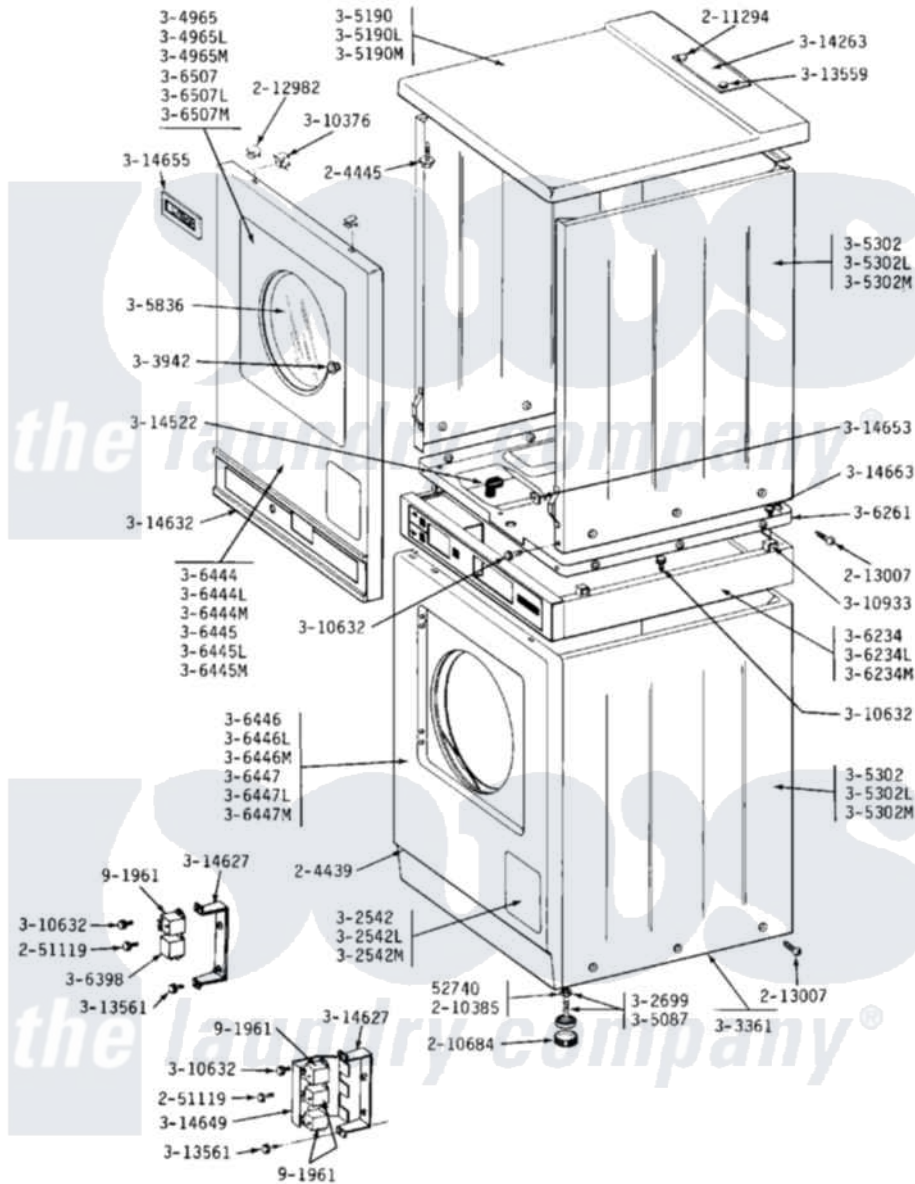

Maytag DE23CD 01 - FRONT VIEW

Maytag [Residential Maytag DE23CD Dryer Parts](#) Parts Diagram 01 - FRONT VIEW
 Click on the part number to view part

Item	Original Part Number	Replaced By	Status	Part Description
001	Y052740	62739		Nut, Lock
002	204439			Screw And Fstner Assembly
003	204445			Screw And Fastener Assembly
004	210385			Lock Nut For Adjustable Leg
005	210684			Foot, Adjustable Leg
006	211294	90767		Screw, 8A X 3/8 HeX Washer Head Tapping
007	212982	22001650		Fastener, Spring
008	213007			Xfor Cabinet See Cabinet, Back
009	Y251119	3177991		Screw
013	Y302699	22003428		Leg, Adjustable
014	Y303361		Not Available	BASE ASSY. (UPPER & LOWER)
015	NLA		Not Available	KNOB & SCREW
016	304965			Door Complete-White
017	NLA		Not Available	(ALM)