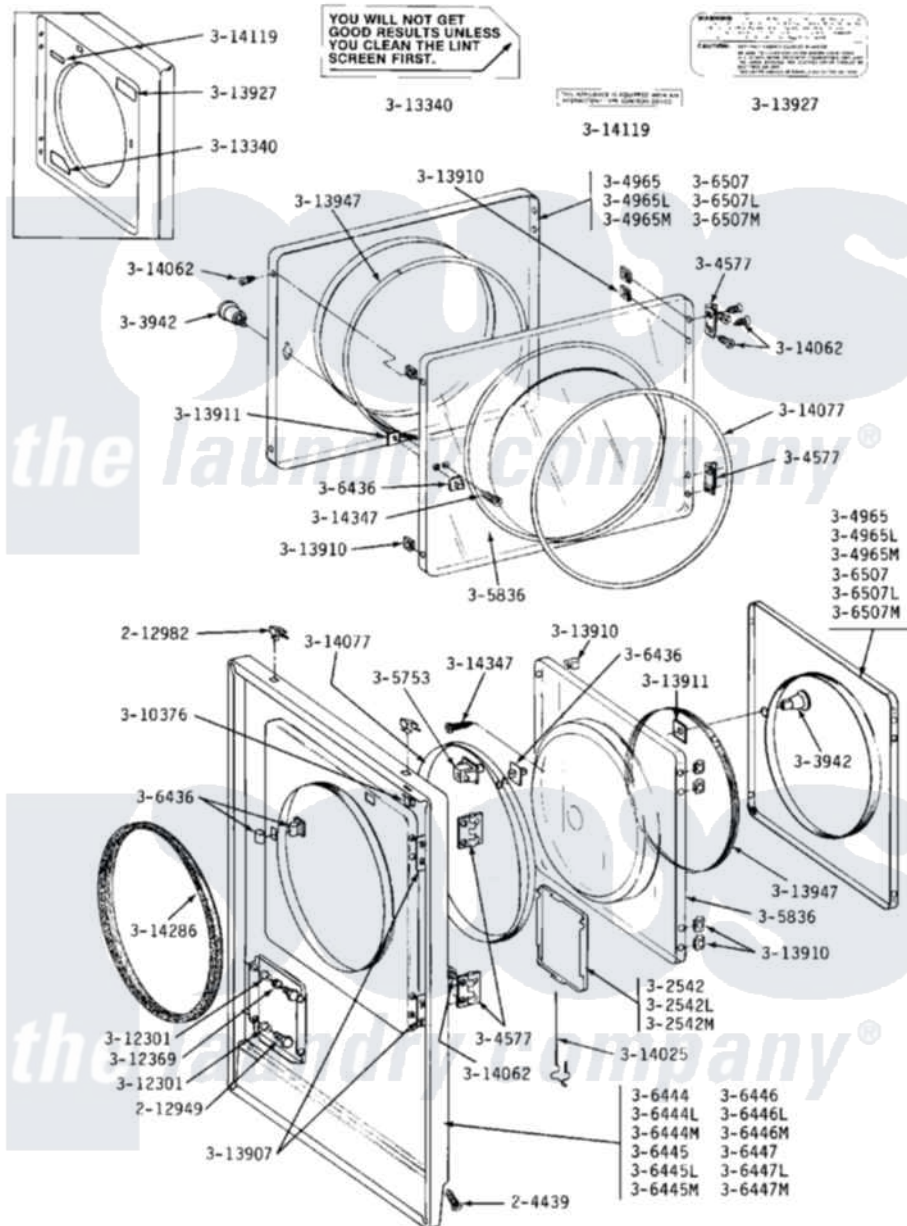

# Maytag DE23CD 04 - FRONT PANEL & DOOR ASSEMBLY

Maytag Residential Maytag DE23CD Dryer Parts Parts Diagram 04 - FRONT PANEL & DOOR ASSEMBLY  
 Click on the part number to view part

Item	Original Part Number	Replaced By	Status	Part Description
001	<a href="#">204439</a>			Screw And Fstner Assembly
003	212982	<a href="#">22001650</a>		Fastener, Spring
007	NLA		Not Available	KNOB & SCREW
008	Y304577	<a href="#">33001230</a>		Hinge, Door
009	<a href="#">304965</a>			Door Complete-White
010	NLA		Not Available	(ALM)
011	NLA		Not Available	(H. WHEAT)
012	Y305753	<a href="#">W10169313</a>		Switch-Dor
013	NLA		Not Available	INNER DOOR W/KNOB & SCREW
014	<a href="#">306436</a>			Door Latch Kit-W
015	NLA		Not Available	FRONT PANEL (WHT)
016	NLA		Not Available	(ALM)
017	NLA		Not Available	(H. WHEAT)
021	NLA		Not Available	FRONT PANEL (WHT)
022	NLA		Not Available	(ALM)
023	NLA		Not Available	(H. WHEAT)

027	NLA	Not Available	DOOR PANEL (WHT)
028	NLA	Not Available	(ALM)
029	NLA	Not Available	(H. WHEAT)
030	<a href="#">Y310376</a>		Clip, Door Switch Harness
033	Y313340		LABEL, LINT SCREEN INSTRUCTION
034	<a href="#">Y313907</a>		Fastener, Twin
035	<a href="#">Y313910</a>		Clip, Door Liner To Outer Panel
036	<a href="#">Y313911</a>		Door Strike Retainer
037	Y313927		INSTRUCTION LABEL
038	<a href="#">Y313947</a>		Gasket For Window
040	<a href="#">Y314062</a>		Screw, Door Hinge And Panel
041	<a href="#">314077</a>		Door Seal
042	NLA	Not Available	GAS IGNITION LABEL
043	<a href="#">314286</a>		Seal For Front Panel
044	NLA	Not Available	SCREW, DOOR KNOB