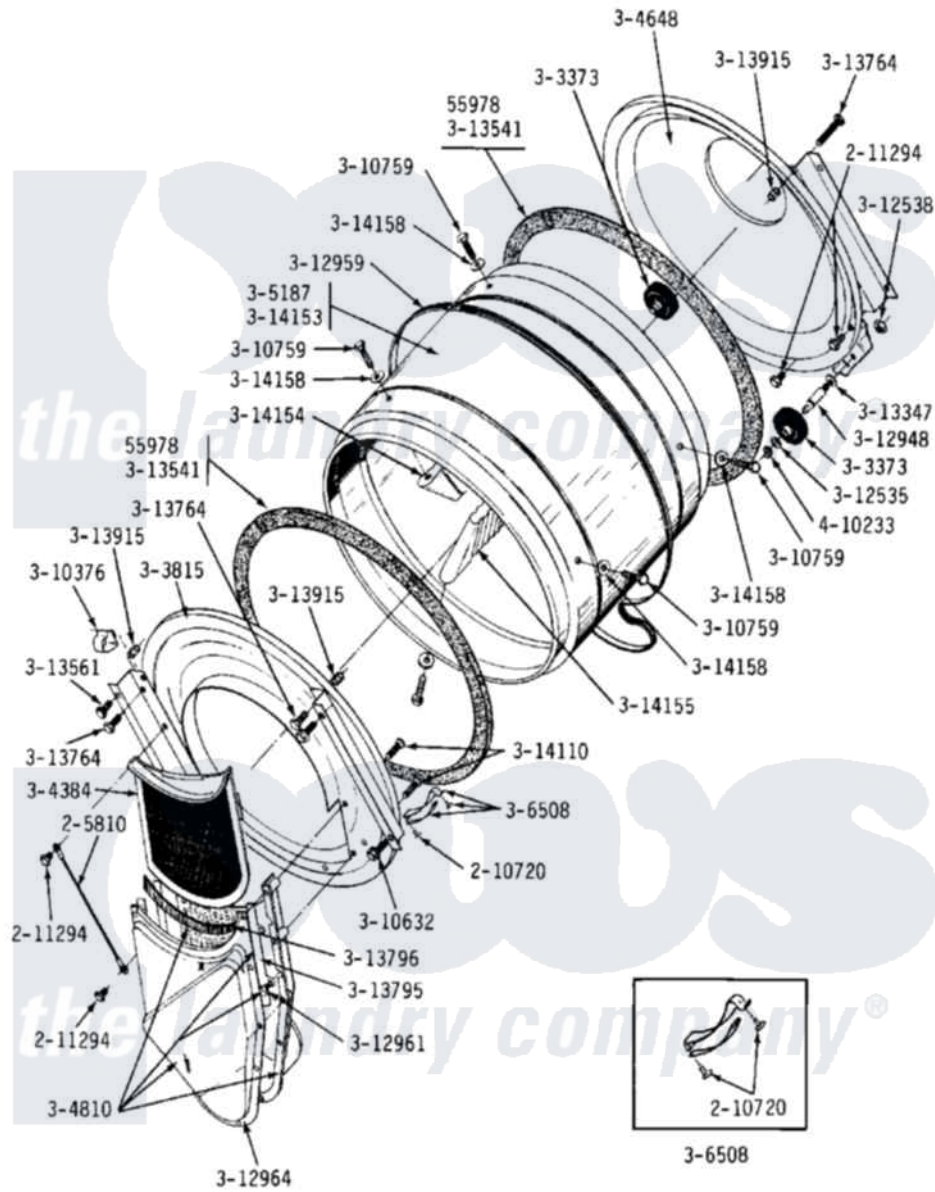

Maytag DE23CD 05 - LINT SCREEN, TUMBLER (FRONT & BACK)

Maytag Residential Maytag DE23CD Dryer Parts Parts Diagram 05 - LINT SCREEN, TUMBLER (FRONT & BACK)
 Click on the part number to view part

Item	Original Part Number	Replaced By	Status	Part Description
001	Y055978			Rubber Adhesive, 2 Oz Tube
002	205810			Wire, Ground
003	210720			Rivet, Bearing To Tumbler Fmt
004	211294	90767		Screw, 8A X 3/8 HeX Washer Head Tapping
005	Y303373	12001541		Drum Roller/Washer Assembly--W
006	Y303815	33001231		Front- Tumbler
007	Y304384	33001003		Screen, Lint
008	Y304648	33001106		Back, Tumbler
009	Y304648	33001106		Back, Tumbler
010	Y304810		Not Available	OUTLET DUCT ASSEMBLY---S
011	305187		Not Available	TUMBLER W/BAFFLES
012	306508			Tumbler Bearing Kit ---W
013	Y310376			Clip, Door Switch Harness
014	Y310632	1163839		Screw

015	Y310759		Screw, Tumbler Baffles
016	312535		Washer, Vault Mounting Brk.
017	312538	33001443	Nut, Hex
018	Y312948	6-3129480	Shaft- Tumbler
019	Y312959		Poly "V" Belt For Tumbler
020	Y312961	W10116751	Screw
021	Y312964	Not Available	OUTLET DUCT - OUTER HALF
022	Y313347	312535	Washer, Vault Mounting Brk.
023	Y313541	33313541	Seal- Tumbler
024	Y313561		Screw----NA
025	NLA	Not Available	SCREW
026	Y313795		Guide For Lint Screen
027	Y313796		Lint Seal
028	NLA	Not Available	COVER, THREAD
029	Y314110	33002917	Screw, No.10-16
030	Y314153	Not Available	TUMBLER No.
031	NLA	Not Available	TUMBLER BAFFLE - SHORT
032	314155	33001004	Baffle, Tall
033	314158		Washer, Baffle To Tumbler
034	410233	9703438	Ring-Retrn