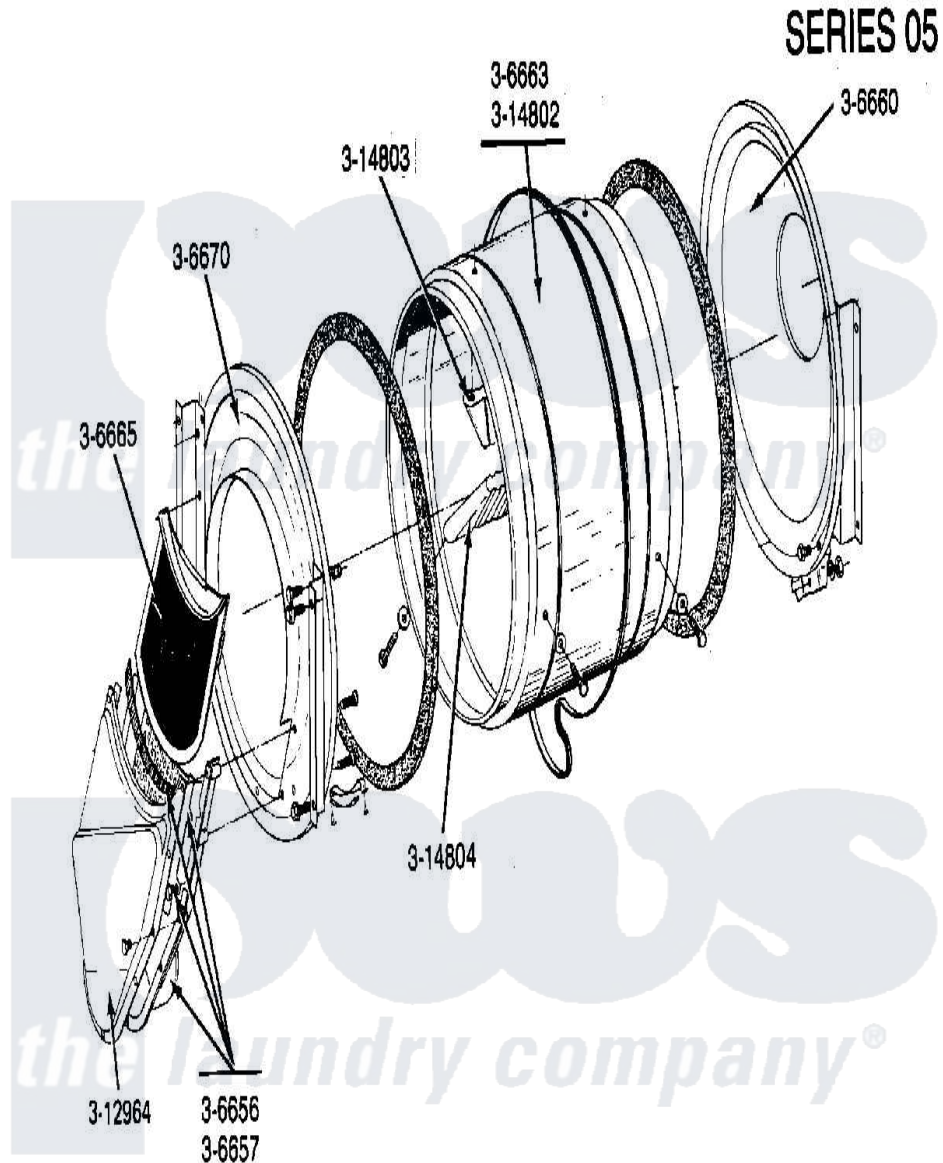

Maytag DE23CD 06 - TUMBLER (FRONT & BACK)(SERIES 05)

Maytag [Residential Maytag DE23CD Dryer Parts](#) Parts Diagram 06 - TUMBLER (FRONT & BACK)(SERIES 05)
 Click on the part number to view part

Item	Original Part Number	Replaced By	Status	Part Description
001	306656		Not Available	OUTLET DUCT & GRID ASSEMBLY
002	306657		Not Available	OUTLET DUCT & GRID
003	Y306660	33001106		Back, Tumbler
004	306663		Not Available	TUMBLER W/BAFFLES
005	Y306665	33001003		Screen, Lint
006	NLA		Not Available	TUMBLER FRONT---NA
007	314802		Not Available	TUMBLER W/OUT BAFFLES
008	314803	33001012		Baffle
009	314804	33001004		Baffle, Tall