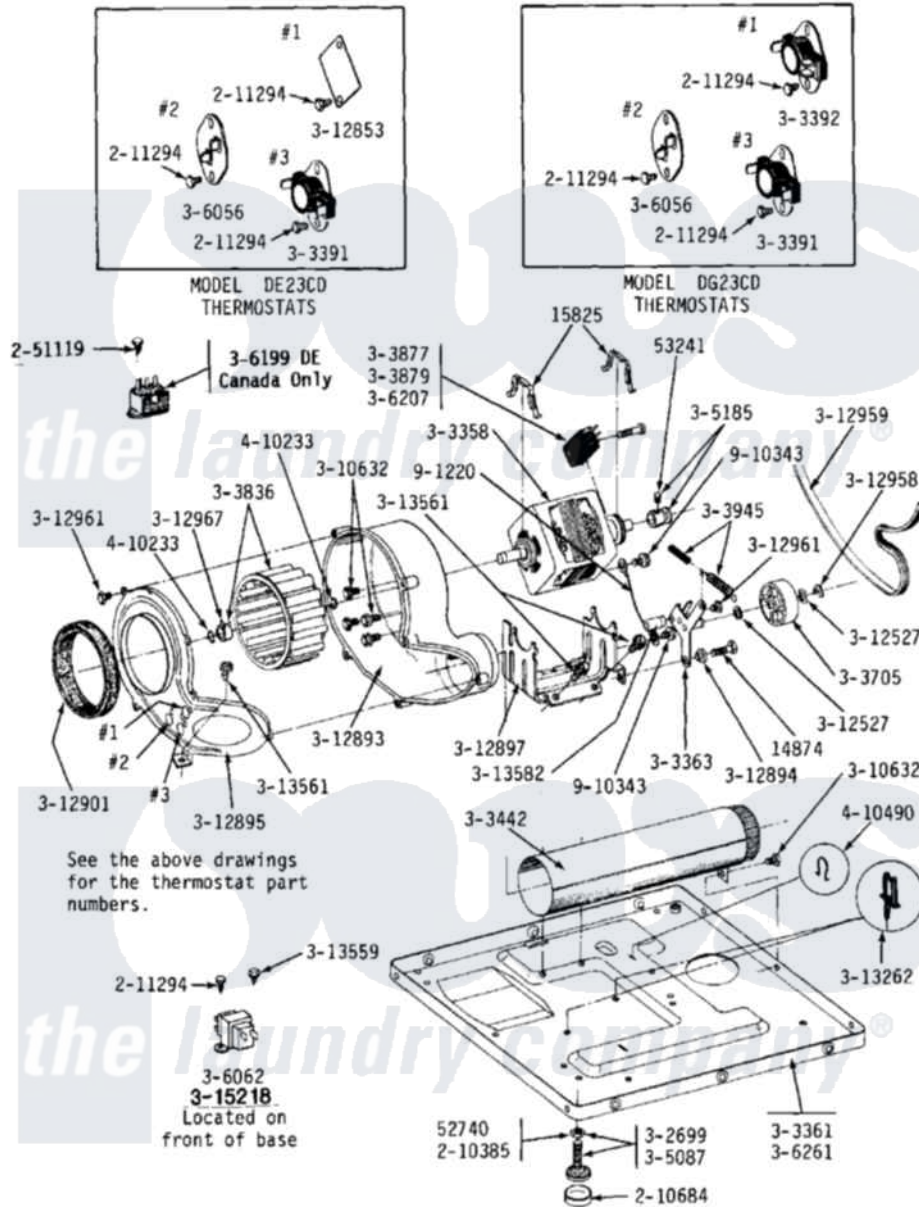

# Maytag DE23CD 08 - MOTOR, BLOWER, BASE FRAME & THERMOSTATS

Maytag Residential Maytag DE23CD Dryer Parts Parts Diagram 08 - MOTOR, BLOWER, BASE FRAME & THERMOSTATS

Click on the part number to view part

Item	Original Part Number	Replaced By	Status	Part Description
001	Y251119	<a href="#">3177991</a>		Screw
002	<a href="#">Y014874</a>			Screw, Idler Arm And Sleeve
003	<a href="#">Y015825</a>			Clip, Motor To Motor Support
004	Y052740	<a href="#">62739</a>		Nut, Lock
005	<a href="#">Y053241</a>			Set Screw, Motor Pulley
006	<a href="#">210385</a>			Lock Nut For Adjustable Leg
007	<a href="#">210684</a>			Foot, Adjustable Leg
008	211294	<a href="#">90767</a>		Screw, 8A X 3/8 HeX Washer Head Tapping
009	Y302699	<a href="#">22003428</a>		Leg, Adjustable
010	Y303358	<a href="#">W10410999</a>		Motor-Drve
011	Y303361		Not Available	BASE ASSY. (UPPER & LOWER)
012	Y303363	<a href="#">6-3033630</a>		Idler Arm
013	Y303391	<a href="#">33303391</a>		Thermostat, Cycling
014	<a href="#">303392</a>			Thermostat, Cycling