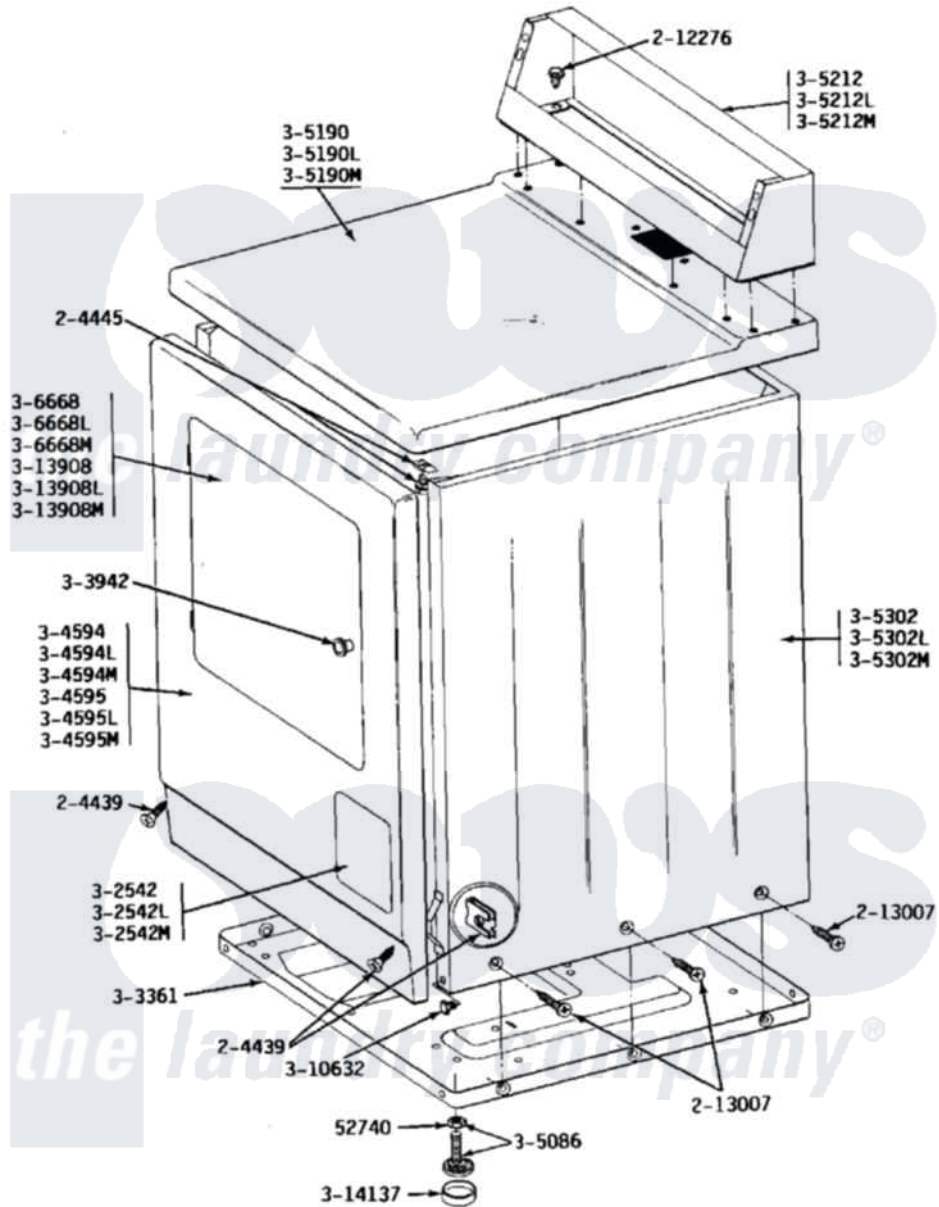

# Maytag DE24CA 01 - FRONT VIEW

Maytag [Residential Maytag DE24CA Dryer Parts](#) Parts Diagram 01 - FRONT VIEW  
 Click on the part number to view part

Item	Original Part Number	Replaced By	Status	Part Description
001	Y052740	<a href="#">62739</a>		Nut, Lock
002	<a href="#">204439</a>			Screw And Fstner Assembly
003	<a href="#">204445</a>			Screw And Fastener Assembly
004	212276	<a href="#">W10116760</a>		Screw
005	<a href="#">213007</a>			Xfor Cabinet See Cabinet, Back
009	Y303361		Not Available	BASE ASSY. (UPPER & LOWER)
010	NLA		Not Available	KNOB AND SCREW
014	NLA		Not Available	FRONT PANEL-WHITE
015	NLA		Not Available	FRONT PANEL-ALMOND
016	NLA		Not Available	FRONT PANEL-HARVEST WHEAT
017	<a href="#">Y305086</a>			Adjustable Leg And Nut
018	Y305190	<a href="#">307104</a>		Top Cover Assembly
019	NLA		Not Available	TOP COVER-ALMOND
020	NLA		Not Available	TOP COVER-HARVEST WHEAT

021	NLA		Not Available	CONSOLE-WHITE
022	NLA		Not Available	CONSOLE-ALMOND
023	NLA		Not Available	CONSOLE-HARVEST WHEAT
024	NLA		Not Available	CABINET-WHITE
025	NLA		Not Available	CABINET-ALMOND
026	NLA		Not Available	CABINET-HARVEST WHEAT
027	Y306668			DOOR (WHT)
028	NLA		Not Available	DOOR-ALMOND
029	NLA		Not Available	DOOR-HARVEST WHEAT
030	Y310632	<a href="#">1163839</a>		Screw
031	Y313908			DOOR PANEL-WHITE
032	NLA		Not Available	DOOR PANEL-ALMOND
033	NLA		Not Available	DOOR PANEL-HARVEST WHEAT
034	<a href="#">Y314137</a>			Foot, Rubber