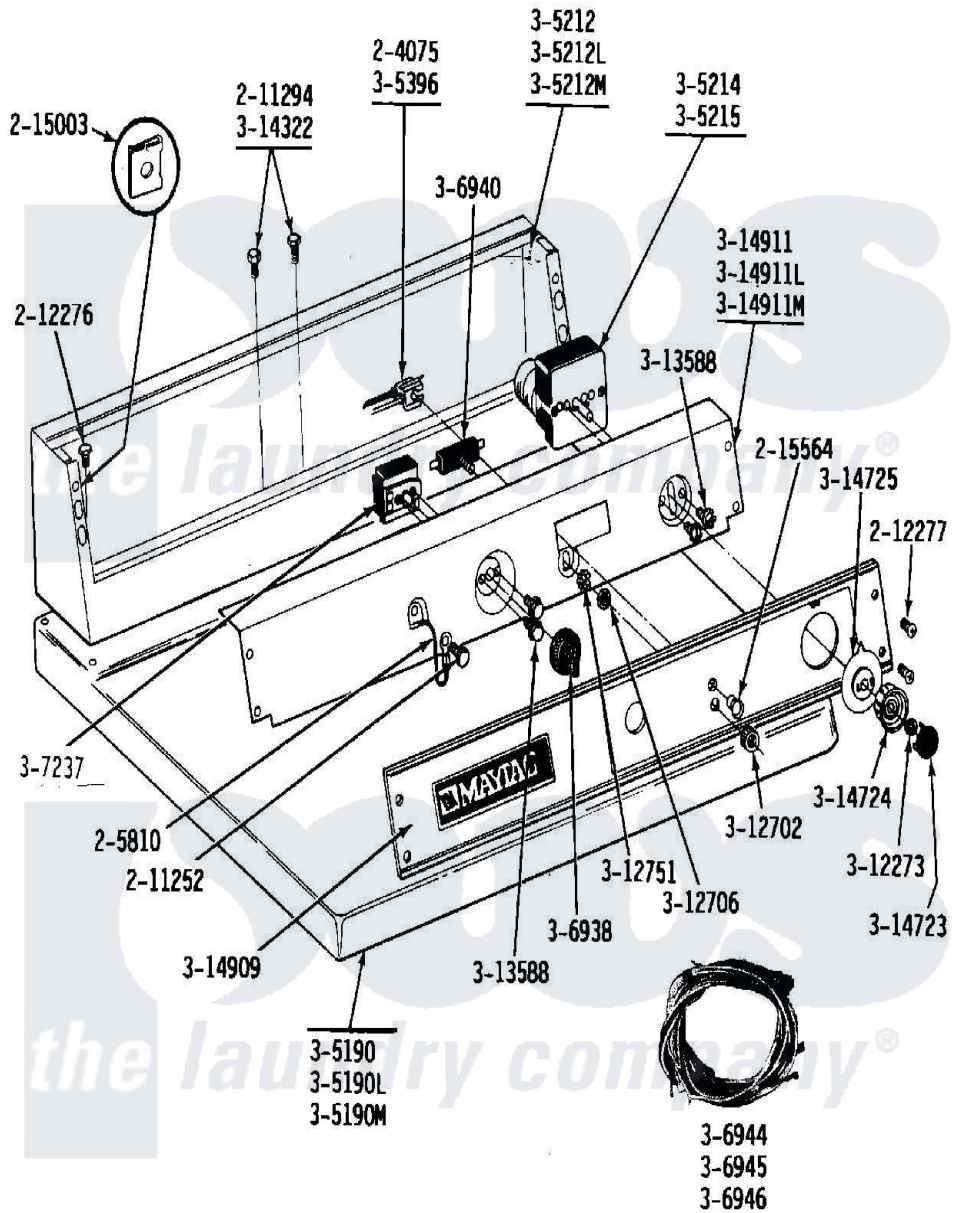

Maytag DE24CA 02 - CA CONTROL PANEL

Maytag [Residential Maytag DE24CA Dryer Parts](#) Parts Diagram 02 - CA CONTROL PANEL
 Click on the part number to view part

Item	Original Part Number	Replaced By	Status	Part Description
001	204075		Not Available	PILOT LAMP (DG MODELS ONLY)
002	205810			Wire, Ground
003	211252			Screw, Ground Wire
004	211294	90767		Screw, 8A X 3/8 HeX Washer Head Tapping
005	212276	W10116760		Screw
006	212277			Screw, No.8 X 1/2 Inch
007	215003			Fastener, Panel And Bracket
008	215564			Lens, Indicator Light
009	Y305190	307104		Top Cover Assembly
010	NLA		Not Available	TOP COVER-ALMOND
011	NLA		Not Available	TOP COVER-HARVEST WHEAT
012	NLA		Not Available	CONSOLE-WHITE
013	NLA		Not Available	CONSOLE-ALMOND
014	NLA		Not Available	CONSOLE-HARVEST WHEAT

015	305214		Timer
016	305215	305214	Timer
017	Y305396		Not Available LAMP, INDICATOR
018	306938		Knob, Selector Switch
019	307237	W10327105	Switch, Cycle Selection
020	306940	W10149462	Switch, Push-To-Start
021	NLA		Not Available MAIN WIRE HARNESS - DE
022	NLA		Not Available MAIN WIRE HARNESS - DE
024	312273		Nut, Control Knob
025	Y312702		Knurled Nut, Start Switch
026	Y312706	422617	Nut
027	312751		Lockwasher, Start Switch
028	Y313588	488234	Screw 8-32 X 1/4
029	Y314322	211251	Screw, Transformer
030	314723	W10133501	Cap, Knob
031	314724		Knob For Timer
032	314725	33001500	Dial, Timer Indicator
033	314909	33001021	Panel, Control
034	NLA		Not Available BACK-UP PLATE (WHITE)
035	NLA		Not Available BACK UP PLATE-ALMOND
036	NLA		Not Available BACK UP PLATE-HARVEST WHEAT