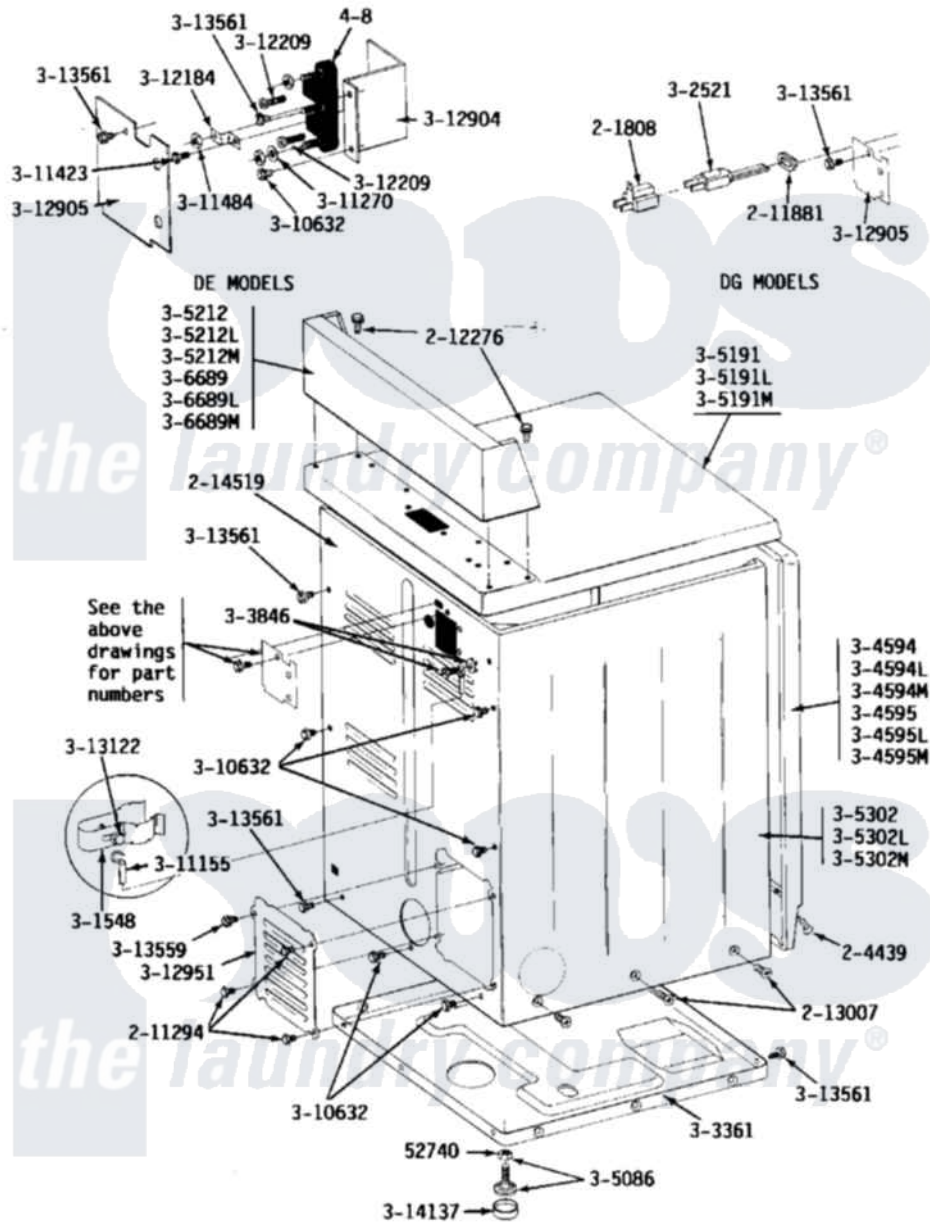

Maytag DE24CA 03 - REAR VIEW

Maytag Residential Maytag DE24CA Dryer Parts Parts Diagram 03 - REAR VIEW

Click on the part number to view part

Item	Original Part Number	Replaced By	Status	Part Description
001	Y052740	62739		Nut, Lock
002	Y201808			Converter
003	204439			Screw And Fstner Assembly
004	211294	90767		Screw, 8A X 3/8 HeX Washer Head Tapping
006	212276	W10116760		Screw
007	213007			Xfor Cabinet See Cabinet, Back
008	214519			LABEL, ELECTRICAL INSTR. PART NOT USED-GAS MODELS ONLY
009	301548			Clamp, Ground Wire
010	302521		Not Available	CORD, POWER PART NOT USED-GAS MODELS ONLY
011	Y303361		Not Available	BASE ASSY. (UPPER & LOWER)
012	NLA		Not Available	SCREW & WASHER ASSY.
016	NLA		Not Available	FRONT PANEL-WHITE
017	NLA		Not Available	FRONT PANEL-ALMOND

018	NLA		Not Available	FRONT PANEL-HARVEST WHEAT
019	Y305086			Adjustable Leg And Nut
020	305168	33002916		Power Cord, Canadian 240V
021	Y305191		Not Available	TOP COVER-WHITE
022	NLA		Not Available	TOP COVER-ALMOND
023	NLA		Not Available	TOP COVER-HARVEST WHEAT
024	NLA		Not Available	CONSOLE-WHITE
025	NLA		Not Available	CONSOLE-ALMOND
026	NLA		Not Available	CONSOLE-HARVEST WHEAT
027	NLA		Not Available	CABINET-WHITE
028	NLA		Not Available	CABINET-ALMOND
029	NLA		Not Available	CABINET-HARVEST WHEAT
030	NLA		Not Available	CONTROL COVER (WHT)
031	NLA		Not Available	CONTROL COVER ASSY----NA
032	NLA		Not Available	CONTROL COVER ASSY
033	Y310632	1163839		Screw
034	311155			Ground Wire And Clamp
035	Y311270			Washer, Terminal Block
036	Y311423	489483		Screw 10-32 X 1/2
037	311484	112432		Nut
038	Y312184			Strap, Grounding
039	Y312209	W10001200		Screw
040	Y312904			Bracket, Terminal Block
041	Y312905		Not Available	COVER, TERMINAL
042	Y312951		Not Available	ACCESS COVER, BACK
043	313122			Screw - Baffle To Tumbler
044	Y313559			Screw
045	Y313561			Screw----NA
046	Y314137			Foot, Rubber
047	400008			Block, Terminal