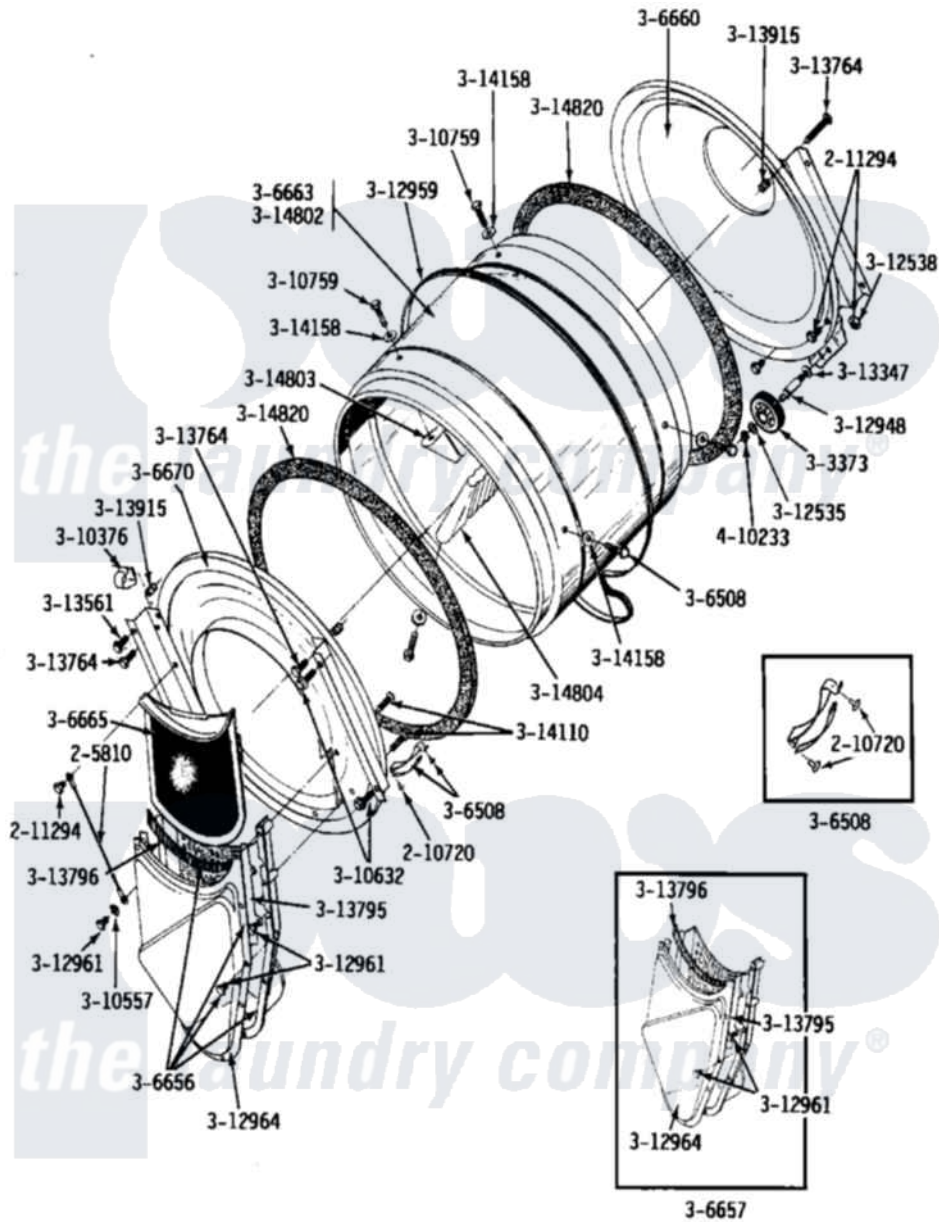

Maytag DE24CA 05 - LINT SCREEN, TUMBLER (FRONT & BACK)

Maytag Residential Maytag DE24CA Dryer Parts Parts Diagram 05 - LINT SCREEN, TUMBLER (FRONT & BACK)
 Click on the part number to view part

Item	Original Part Number	Replaced By	Status	Part Description
001	205810			Wire, Ground
002	210720			Rivet, Bearing To Tumbler Frnt
003	211294	90767		Screw, 8A X 3/8 HeX Washer Head Tapping
004	Y303373	12001541		Drum Roller/Washer Assembly--W
005	306508			Tumbler Bearing Kit ----W
006	306656		Not Available	OUTLET DUCT & GRID ASSEMBLY
007	306657		Not Available	OUTLET DUCT & GRID
008	Y306660	33001106		Back, Tumbler
009	306663		Not Available	TUMBLER W/BAFFLES
010	Y306665	33001003		Screen, Lint
011	NLA		Not Available	TUMBLER FRONT----NA
012	Y310376			Clip, Door Switch Harness
013	310557			Washer
014	Y310632	1163839		Screw

015	Y310759		Screw, Tumbler Baffles
016	312535		Washer, Vault Mounting Brk.
017	312538	33001443	Nut, Hex
018	Y312948	6-3129480	Shaft- Tumbler
019	Y312959		Poly "V" Belt For Tumbler
020	Y312961	W10116751	Screw
021	Y312964	Not Available	OUTLET DUCT - OUTER HALF
022	Y313347	312535	Washer, Vault Mounting Brk.
023	Y313561		Screw----NA
024	NLA	Not Available	SCREW
025	Y313795		Guide For Lint Screen
026	Y313796		Lint Seal
027	NLA	Not Available	COVER, THREAD
028	Y314110	33002917	Screw, No.10-16
029	314158		Washer, Baffle To Tumbler
030	314802	Not Available	TUMBLER W/OUT BAFFLES
031	314803	33001012	Baffle
032	314803	33001012	Baffle
033	314804	33001004	Baffle, Tall
034	314820		Seal, Tumbler
035	410233	9703438	Ring-Retrn