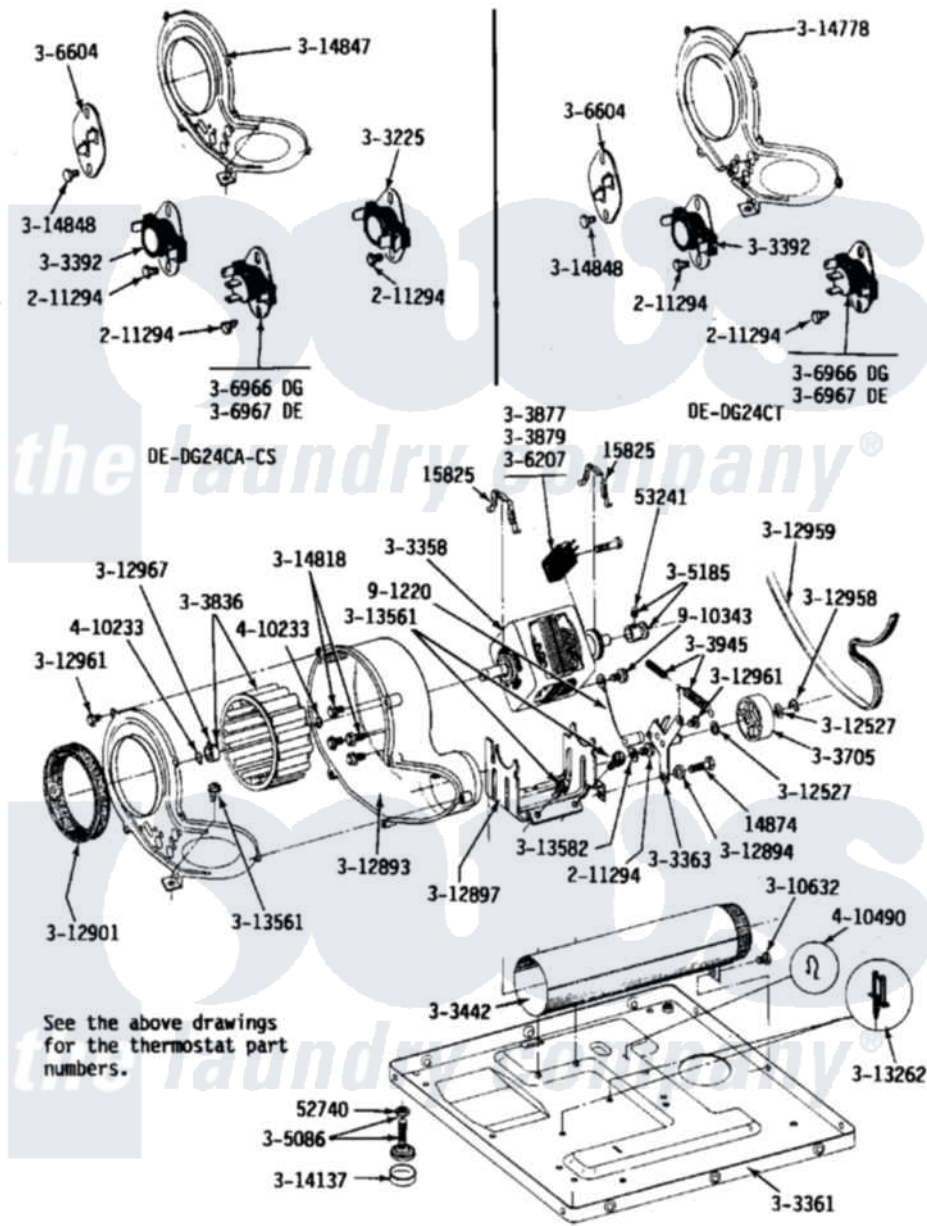

Maytag DE24CA 07 - MOTOR, BLOWER, BASE FRAME & THERMOSTATS

Maytag Residential Maytag DE24CA Dryer Parts Parts Diagram 07 - MOTOR, BLOWER, BASE FRAME & THERMOSTATS

[Click on the part number to view part](#)

Item	Original Part Number	Replaced By	Status	Part Description
001	Y014874			Screw, Idler Arm And Sleeve
002	Y015825			Clip, Motor To Motor Support
003	Y052740	62739		Nut, Lock
004	Y053241			Set Screw, Motor Pulley
005	211294	90767		Screw, 8A X 3/8 HeX Washer Head Tapping
006	Y303225			Thermostat, Permanent Press
007	Y303358	W10410999		Motor-Drive
008	Y303361		Not Available	BASE ASSY. (UPPER & LOWER)
009	Y303363	6-3033630		Idler Arm
010	303392			Thermostat, Cycling
011	Y303442			EXHAUST DUCT ASSEMBLY
012	Y303705	6-3037050		Pulley- ID
013	Y303836			Blower Wheel Assembly And Clamp
				SWITCH, MOTOR EXTERNAL

014	Y303877		Not Available	START No.303358-2, No.303358-4, 303358-7
015	Y303879			Switch, Motor External Start
016	Y303945			IDLER SPRING ASSY. W/PLUG
017	Y305086			Adjustable Leg And Nut
018	Y305185	6-3051850		Pulley- MO
019	NLA		Not Available	SWITCH, MOTOR START- PROD.
020	NLA		Not Available	WIRE
021	306604			Cut-Off, Thermal Part Not Used
023	306967			Thermostat, Multi-Temp Part Not Used Mde26ct-MN Only
024	Y310632	1163839		Screw
025	Y312527			Washer, Idler Shaft
026	Y312893			Housing, Blower
027	Y312894	315772		Sleeve, Idler Arm
028	NLA		Not Available	SUPPORT, MOTOR
029	Y312901			Seal, Housing Cover
030	312958	354987		Ring, Retaining
031	Y312959			Poly "V" Belt For Tumbler
032	Y312961	W10116751		Screw
033	312967			Clamp, Blower Housing
034	Y313262	W10116752		Retainer-
035	Y313561			Screw----NA
036	Y313582	W10116756		Spacer
037	Y314137			Foot, Rubber
038	314818	1163839		Screw
039	314847			COVER, BLOWER HOUSING
041	410233	9703438		Ring-Retrn
042	901220			Ground Wire
043	910343	488234		Screw 8-32 X 1/4