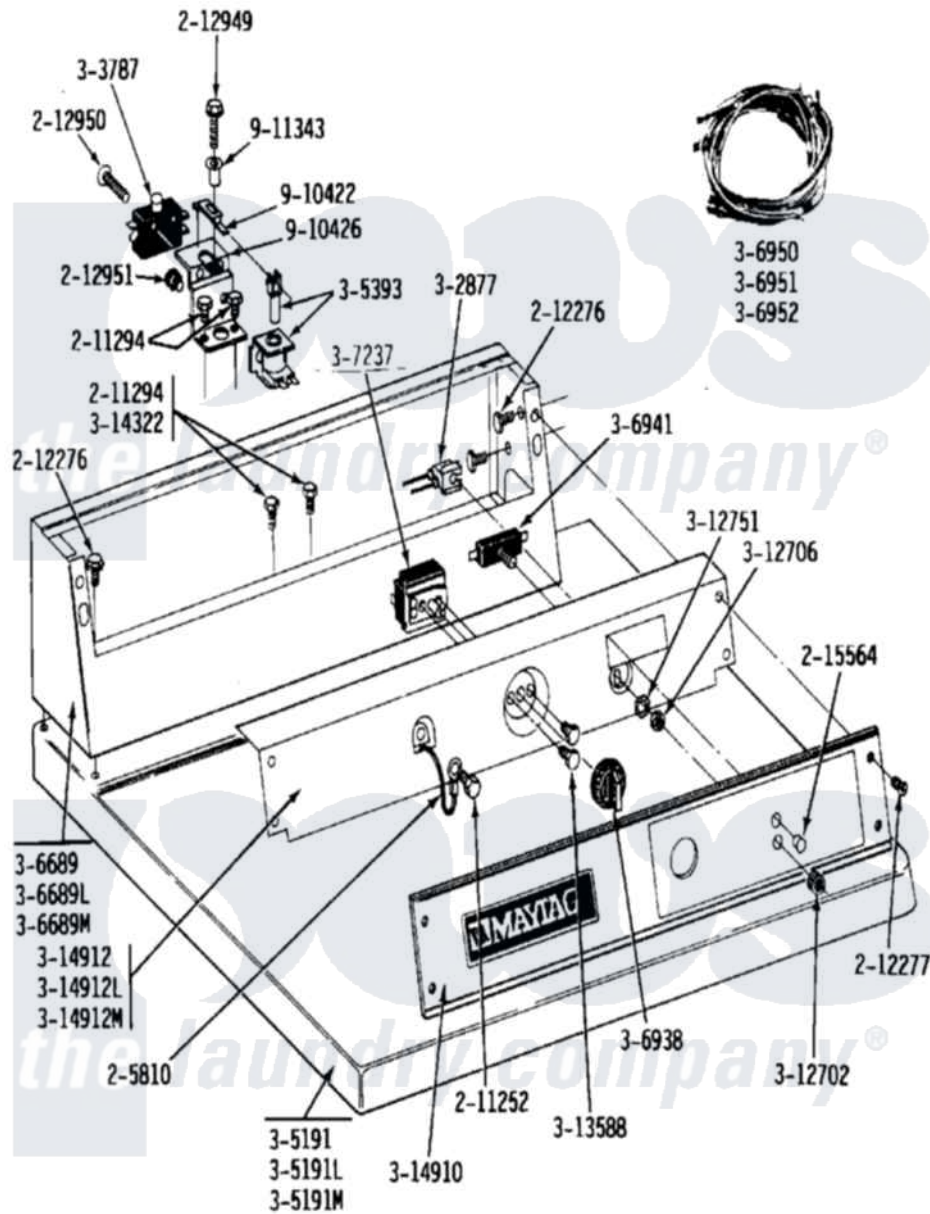

# Maytag DE24CT 01 - CT CONTROL PANEL

Maytag [Residential Maytag DE24CT Dryer Parts](#) Parts Diagram 01 - CT CONTROL PANEL  
 Click on the part number to view part

Item	Original Part Number	Replaced By	Status	Part Description
001	<a href="#">205810</a>			Wire, Ground
002	<a href="#">211252</a>			Screw, Ground Wire
003	211294	<a href="#">90767</a>		Screw, 8A X 3/8 HeX Washer Head Tapping
004	212276	<a href="#">W10116760</a>		Screw
005	<a href="#">212277</a>			Screw, No.8 X 1/2 Inch
006	212949	<a href="#">22001866</a>		Screw, Relay
007	212950	<a href="#">M0227520</a>		Screw-Tc No.6-32 X 13/16", Preform SwiTch
008	<a href="#">212951</a>			Screw, No.6-32 X 1/4 Inch
009	<a href="#">215003</a>			Fastener, Panel And Bracket
010	<a href="#">215564</a>			Lens, Indicator Light
011	NLA		Not Available	PILOT LIGHT
012	Y303787		Not Available	SWITCH FOR RELAY
013	Y305191		Not Available	TOP COVER-WHITE
014	NLA		Not Available	TOP COVER-ALMOND
015	NLA		Not Available	TOP COVER-HARVEST

015	NLA	Not Available	WHEAT
016	NLA	Not Available	CONTROL COVER (WHT)
017	NLA	Not Available	CONTROL COVER ASSY---- NA
018	NLA	Not Available	CONTROL COVER ASSY
019	<a href="#">306938</a>		Knob, Selector Switch
020	307237	<a href="#">W10327105</a>	Switch, Cycle Selection
021	306941	<a href="#">W10149462</a>	Switch, Push-To-Start
023	NLA	Not Available	MAIN WIRE HARNESS - DE
024	NLA	Not Available	MAIN WIRE HARNESS - DE
025	<a href="#">Y312702</a>		Knurled Nut, Start Switch
026	Y312706	<a href="#">422617</a>	Nut
027	<a href="#">312751</a>		Lockwasher, Start Switch
028	Y313588	<a href="#">488234</a>	Screw 8-32 X 1/4
029	Y314322	<a href="#">211251</a>	Screw, Transformer
030	NLA	Not Available	CONTROL PANEL COMMERCIAL DRYER
031	314912	Not Available	BRACKET, CONTROL PANEL (WHT)
032	NLA	Not Available	BACK UP PLATE-ALMOND
033	NLA	Not Available	BACK UP PLATE-HARVEST WHEAT
034	NLA	Not Available	SPRING LEVER FOR RELAY
035	NLA	Not Available	RELAY BRACKET
036	NLA	Not Available	SPACER FOR ADVANCE RELAY