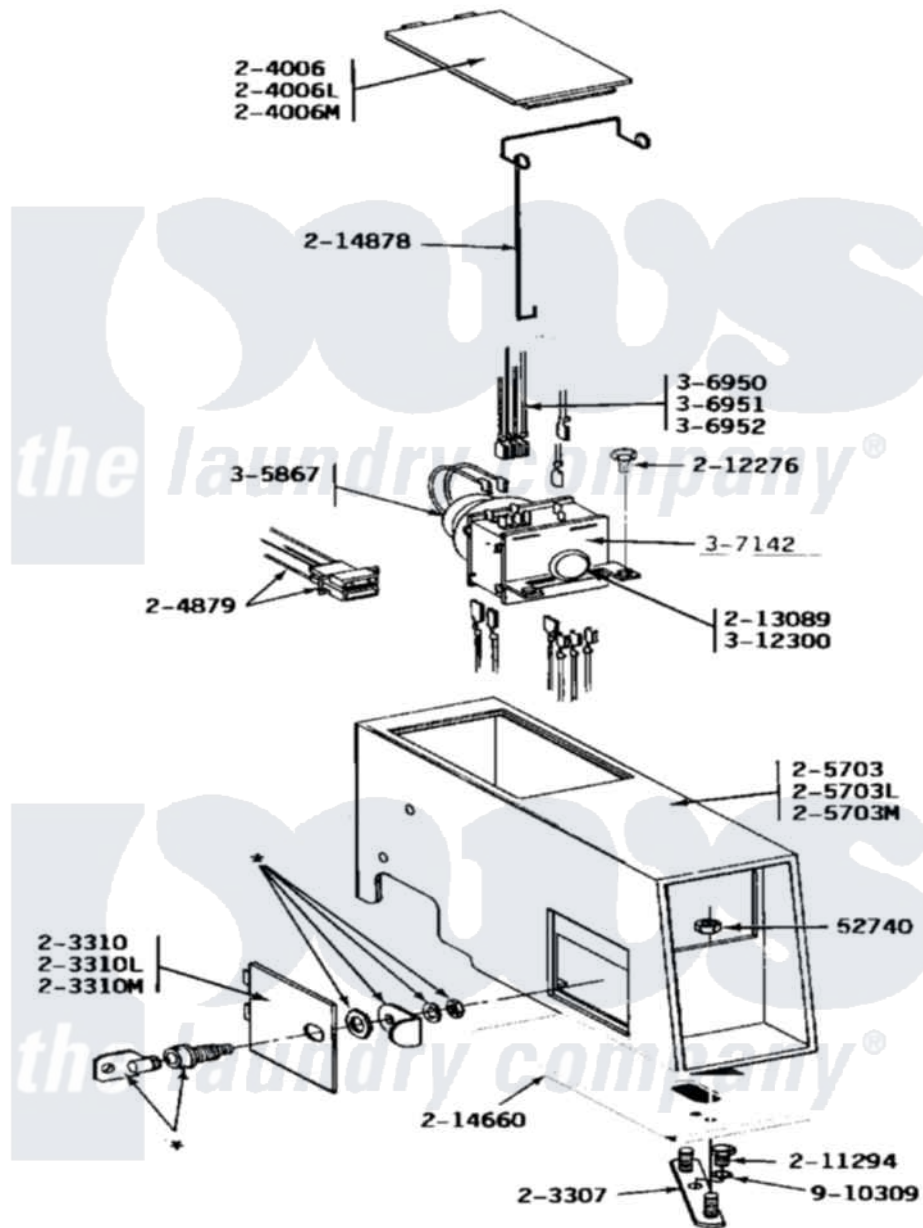

Maytag DE24CT 02 - CT CONTROL PANEL/TIMER

Maytag Residential Maytag DE24CT Dryer Parts Parts Diagram 02 - CT CONTROL PANEL/TIMER
 Click on the part number to view part

Item	Original Part Number	Replaced By	Status	Part Description
001	Y052740	62739		Nut, Lock
002	NLA		Not Available	MTG. STRAP---NA
003	NLA		Not Available	ACCESS DOOR (WHITE)
004	NLA		Not Available	ACCESS DOOR-ALMOND
005	NLA		Not Available	ACCESS DOOR-HARVEST WHEAT
006	NLA		Not Available	ACCESS DOOR (WHITE)
007	NLA		Not Available	ACCESS DOOR-ALMOND
008	NLA		Not Available	ACCESS DOOR-HARVEST WHEAT
009	NLA		Not Available	HARNES FOR TICKET CONTROL
010	NLA		Not Available	OUTER CASE-WHITE
011	NLA		Not Available	OUTER CASE-ALMOND
012	NLA		Not Available	OUTER CASE-HARVEST WHEAT
013	211294	90767		Screw, 8A X 3/8 HeX Washer Head Tapping

014	212276	W10116760	Screw
015	213089		Knob For Timer
016	214660		Gasket, Control Center
017	214878		Latch For Access Door
018	NLA	Not Available	TIMER MOTOR
020	NLA	Not Available	MAIN WIRE HARNESS - DE
021	NLA	Not Available	MAIN WIRE HARNESS - DE
022	307142		Timer With Knob And Pin
023	Y312300		Groov-Pin
024	910309		Washer, Mounting Strap