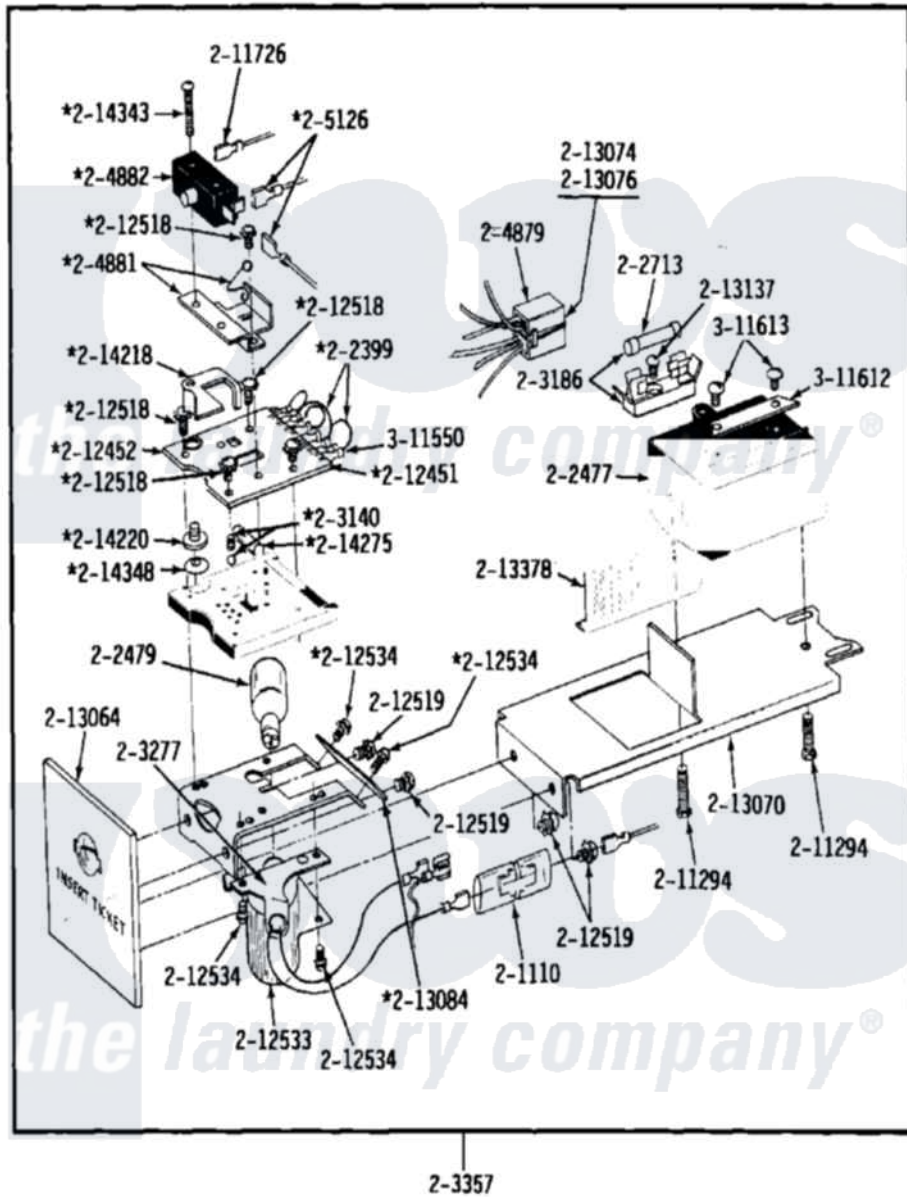

Maytag DE24CT 03 - CT CONTROL CENTER COMPONENTS

2-3357

Maytag Residential Maytag DE24CT Dryer Parts Parts Diagram 03 - CT CONTROL CENTER COMPONENTS
 Click on the part number to view part

Item	Original Part Number	Replaced By	Status	Part Description
001	Y201110		Not Available	CONNECTOR, WIRE (INDIC. LIGHT)
002	NLA		Not Available	JUMPER WIRE (BLACK)
003	202477	22003292		Control As
004	202479	A3167501		Lamp Oven, Int.
005	202509			Ticket Control Assembly
006	202713	22001555		Fuse
007	203140			Contact Ball Kit
008	NLA		Not Available	FUSE BLOCK WITH FUSE
009	NLA		Not Available	LAMP SOCKET WITH BRACKET
010	NLA		Not Available	TICKET RECEIVER ASSEMBLY
011	NLA		Not Available	HARNESS FOR TICKET CONTROL
012	204881			Cam Plate Assembly
013	204882		Not Available	SWITCH FOR TICKET CONTROL

014	NLA		Not Available	SPADE CONNECTOR
015	211294	90767		Screw, 8A X 3/8 HeX Washer Head Tapping
016	211737	248562		Terminal
017	NLA		Not Available	OVERLAY FOR CIRCUIT BOARD
018	212452			Board, Circuit
019	NLA		Not Available	SEMS SCREW (No.4-40 X 1/2 INC)
020	212519	488234		Screw 8-32 X 1/4
021	212533			SHIELD FOR HEAT LAMP
022	NLA		Not Available	SCREW, SHIELD TO CONTROL
023	NLA		Not Available	FRONT PLATE F/TICKET CONTRO
024	NLA		Not Available	BRACKET FOR TICKET ASSEMBLY
025	213074			Pin Receptacle For Plug
026	NLA		Not Available	PIN FOR PLUG
027	NLA		Not Available	TICKET DEFLECTOR
028	NLA		Not Available	SCREW (No.6 X 1/4 INCH)
029	NLA		Not Available	SHIELD
030	214218			Lever, Switch
031	214220			Adjustment Thumb Wheel
032	214275			Roller For Cam
033	NLA		Not Available	SCREW
034	NLA		Not Available	SPRING WASHER
035	Y311550		Not Available	SPADE (MINIATURE)
036	311612		Not Available	COVER, CIRCUIT BOARD TERMINALS
037	311613	Y311711		Screw, Fuse Block