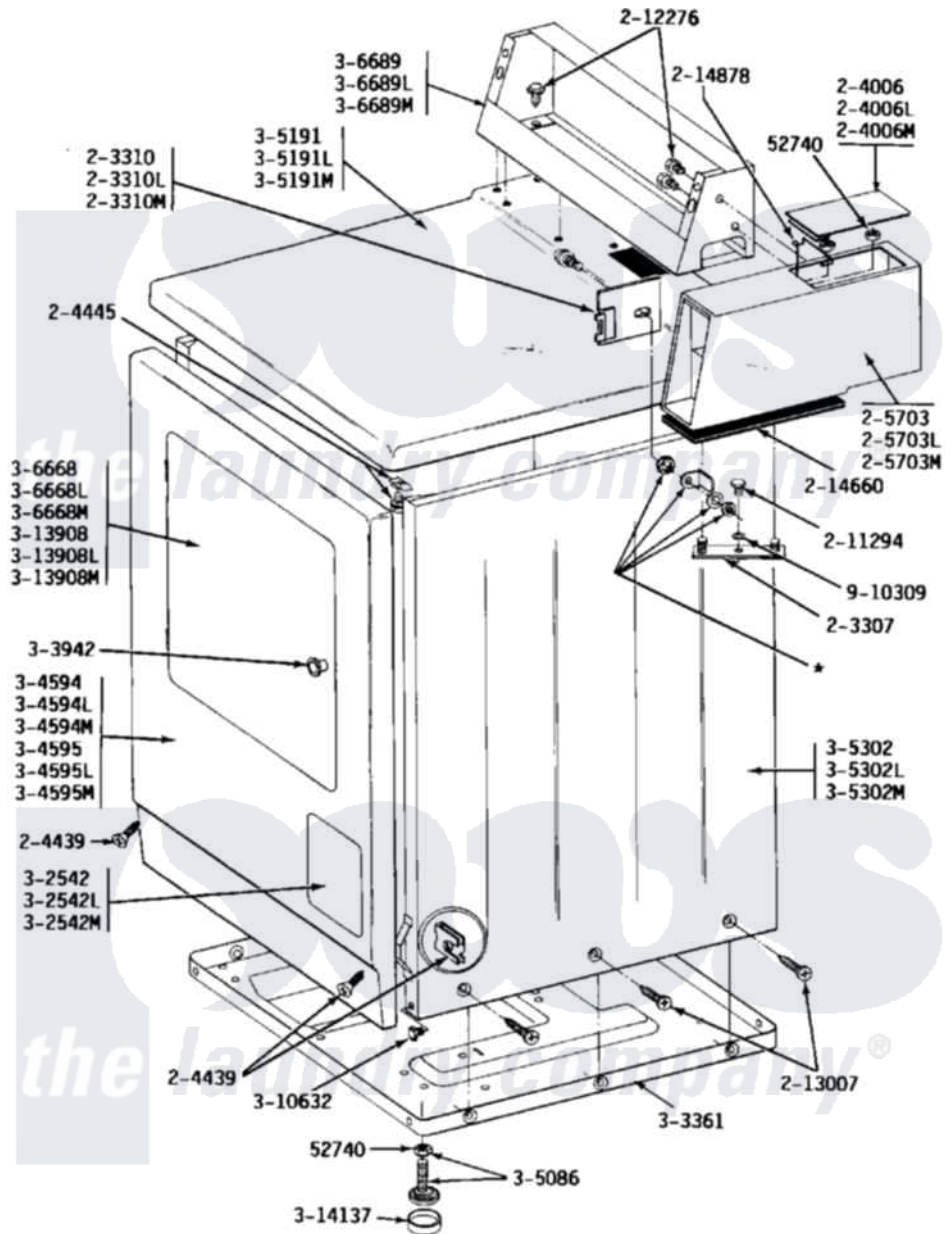

# Maytag DE24CT 04 - FRONT VIEW

Maytag [Residential Maytag DE24CT Dryer Parts](#) Parts Diagram 04 - FRONT VIEW  
 Click on the part number to view part

Item	Original Part Number	Replaced By	Status	Part Description
001	Y052740	<a href="#">62739</a>		Nut, Lock
002	NLA		Not Available	MTG. STRAP---NA
003	NLA		Not Available	ACCESS DOOR (WHITE)
004	NLA		Not Available	ACCESS DOOR-ALMOND
005	NLA		Not Available	ACCESS DOOR-HARVEST WHEAT
006	NLA		Not Available	ACCESS DOOR (WHITE)
007	NLA		Not Available	ACCESS DOOR-ALMOND
008	NLA		Not Available	ACCESS DOOR-HARVEST WHEAT
009	<a href="#">204439</a>			Screw And Fstner Assembly
010	<a href="#">204445</a>			Screw And Fastener Assembly
011	NLA		Not Available	OUTER CASE-WHITE
012	NLA		Not Available	OUTER CASE-ALMOND
013	NLA		Not Available	OUTER CASE-HARVEST WHEAT
014	211294	<a href="#">90767</a>		Screw, 8A X 3/8 HeX Washer Head Tapping