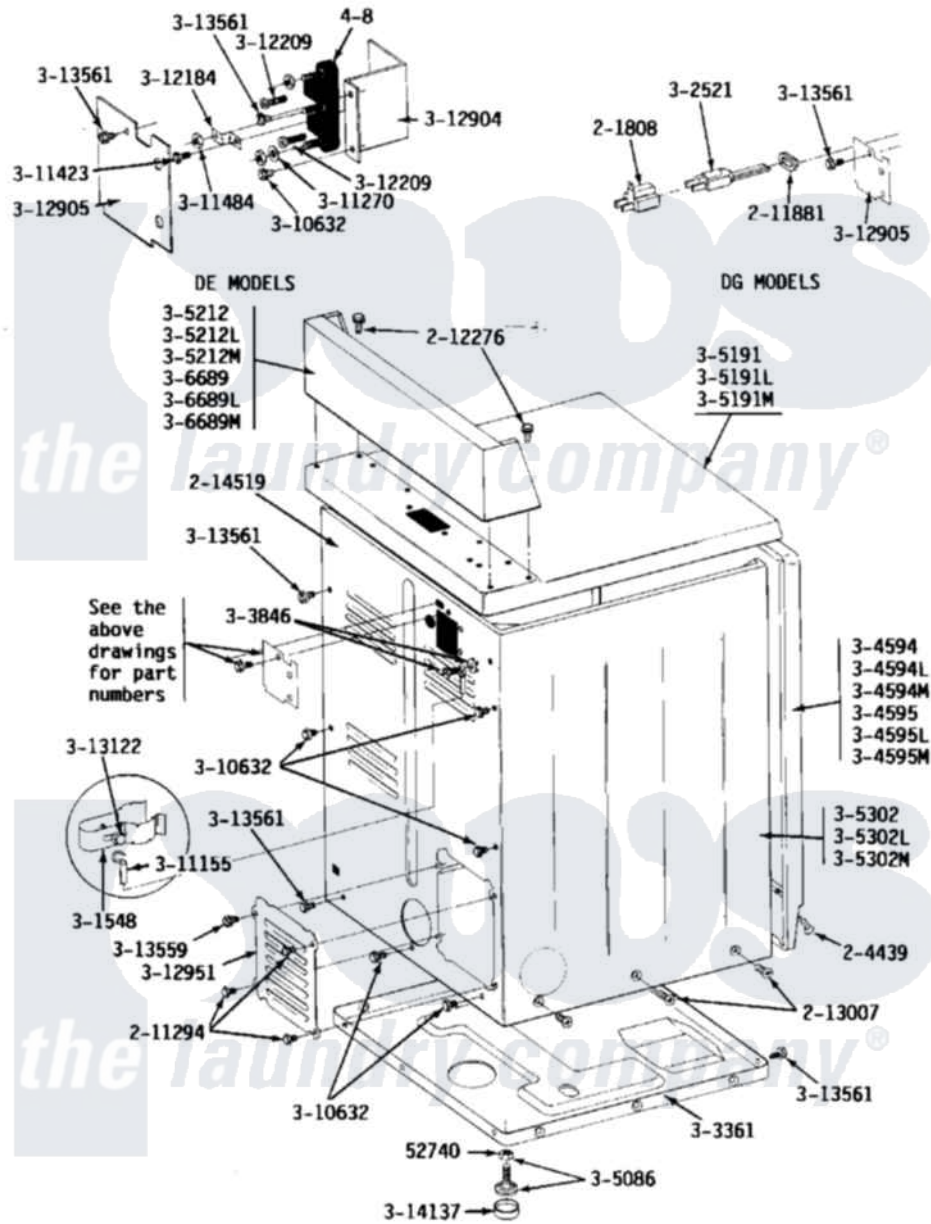

Maytag DE24CT 05 - REAR VIEW

Maytag Residential Maytag DE24CT Dryer Parts Parts Diagram 05 - REAR VIEW
 Click on the part number to view part

Item	Original Part Number	Replaced By	Status	Part Description
001	Y052740	62739		Nut, Lock
002	Y201808			Converter
003	204439			Screw And Fstner Assembly
004	211294	90767		Screw, 8A X 3/8 HeX Washer Head Tapping
006	212276	W10116760		Screw
007	213007			Xfor Cabinet See Cabinet, Back
008	214519			LABEL, ELECTRICAL INSTR. PART NOT USED-GAS MODELS ONLY
009	301548			Clamp, Ground Wire
011	Y303361		Not Available	BASE ASSY. (UPPER & LOWER)
012	NLA		Not Available	SCREW & WASHER ASSY.
016	NLA		Not Available	FRONT PANEL-WHITE
017	NLA		Not Available	FRONT PANEL-ALMOND
018	NLA		Not Available	FRONT PANEL-HARVEST WHEAT

019	Y305086		Adjustable Leg And Nut
020	305168	33002916	Power Cord, Canadian 240V
021	Y305191		Not Available TOP COVER-WHITE
022	NLA		Not Available TOP COVER-ALMOND
023	NLA		Not Available TOP COVER-HARVEST WHEAT
027	NLA		Not Available CABINET-WHITE
028	NLA		Not Available CABINET-ALMOND
029	NLA		Not Available CABINET-HARVEST WHEAT
030	NLA		Not Available CONTROL COVER (WHT)
031	NLA		Not Available CONTROL COVER ASSY----NA
032	NLA		Not Available CONTROL COVER ASSY
033	Y310632	1163839	Screw
034	311155		Ground Wire And Clamp
035	Y311270		Washer, Terminal Block
036	Y311423	489483	Screw 10-32 X 1/2
037	311484	112432	Nut
038	Y312184		Strap, Grounding
039	Y312209	W10001200	Screw
040	Y312904		Bracket, Terminal Block
041	Y312905		Not Available COVER, TERMINAL
042	Y312951		Not Available ACCESS COVER, BACK
043	313122		Screw - Baffle To Tumbler
044	Y313559		Screw
045	Y313561		Screw----NA
046	Y314137		Foot, Rubber
047	400008		Block, Terminal