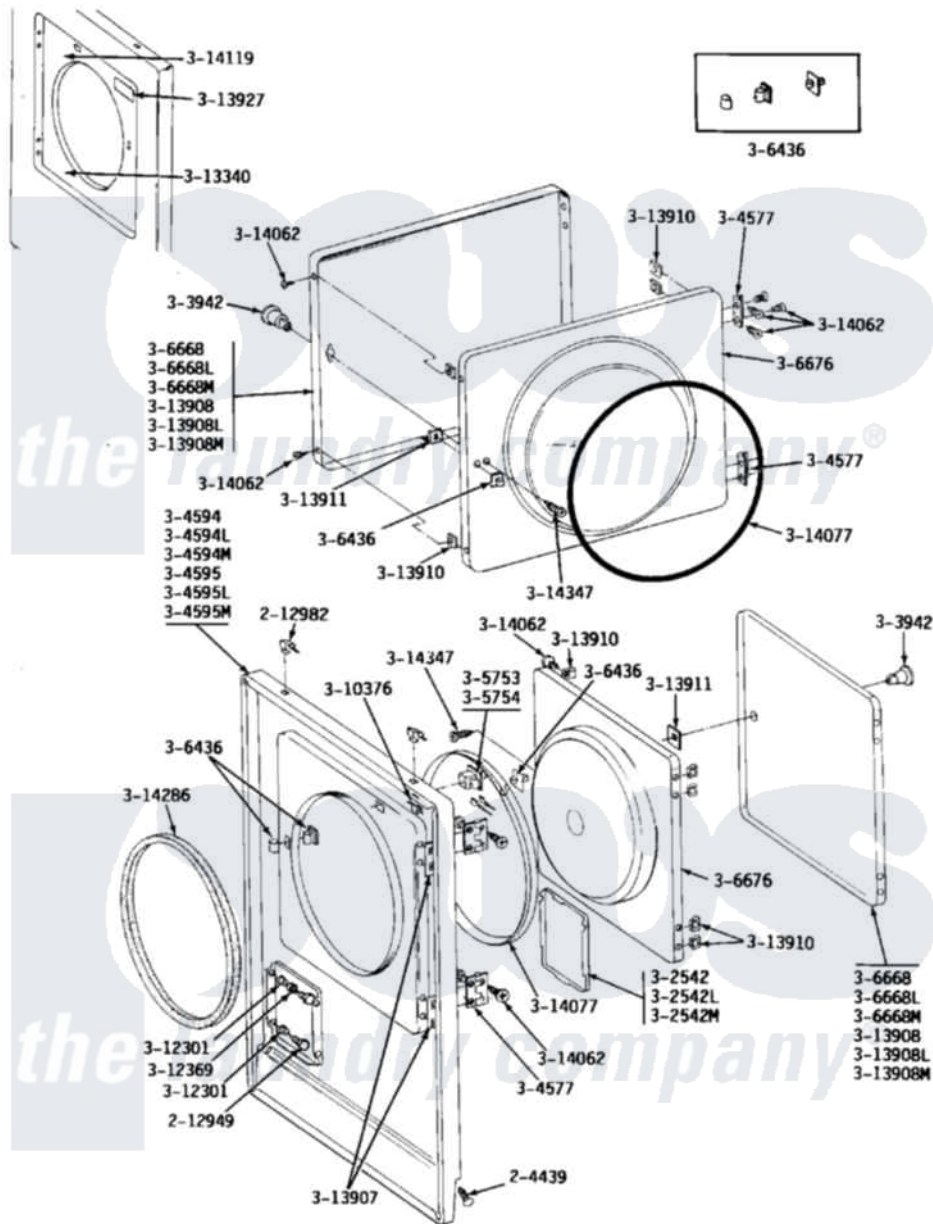

# Maytag DE24CT 06 - FRONT PANEL & DOOR ASSEMBLY

Maytag Residential Maytag DE24CT Dryer Parts Parts Diagram 06 - FRONT PANEL & DOOR ASSEMBLY  
 Click on the part number to view part

Item	Original Part Number	Replaced By	Status	Part Description
001	<a href="#">204439</a>			Screw And Fstner Assembly
002	212949	<a href="#">22001866</a>		Screw, Relay
003	212982	<a href="#">22001650</a>		Fastener, Spring
004	NLA		Not Available	ACCESS DOOR (WHITE)
005	NLA		Not Available	ACCESS DOOR-ALMOND
006	NLA		Not Available	ACCESS DOOR-HARVEST WHEAT
007	NLA		Not Available	KNOB AND SCREW
011	NLA		Not Available	FRONT PANEL-WHITE
012	NLA		Not Available	FRONT PANEL-ALMOND
013	NLA		Not Available	FRONT PANEL-HARVEST WHEAT
014	Y304577	<a href="#">33001230</a>		Hinge, Door
015	Y305753	<a href="#">W10169313</a>		Switch-Dor
016	Y305754	<a href="#">W10169313</a>		Switch-Dor
017	<a href="#">306436</a>			Door Latch Kit--W
018	Y306668			DOOR (WHT)

019	NLA	Not Available	DOOR-ALMOND
020	NLA	Not Available	DOOR-HARVEST WHEAT
021	NLA	Not Available	INNER DOOR WITH KNOB
022	<a href="#">Y310376</a>		Clip, Door Switch Harness
023	NLA	Not Available	BUSHING FOR ACCESS STUD
024	<a href="#">312369</a>		Sleeve, Access Panel Stud Part Not Used
025	Y313340		LABEL, LINT SCREEN INSTRUCTION
026	<a href="#">Y313907</a>		Fastener, Twin
027	Y313908		DOOR PANEL-WHITE
028	NLA	Not Available	DOOR PANEL-ALMOND
029	NLA	Not Available	DOOR PANEL-HARVEST WHEAT
030	<a href="#">Y313910</a>		Clip, Door Liner To Outer Panel
031	<a href="#">Y313911</a>		Door Strike Retainer
032	Y313927		INSTRUCTION LABEL
033	<a href="#">Y314062</a>		Screw, Door Hinge And Panel
034	<a href="#">314077</a>		Door Seal
035	NLA	Not Available	GAS IGNITION LABEL
036	<a href="#">314286</a>		Seal For Front Panel
037	NLA	Not Available	SCREW FOR DOOR KNOB----NA