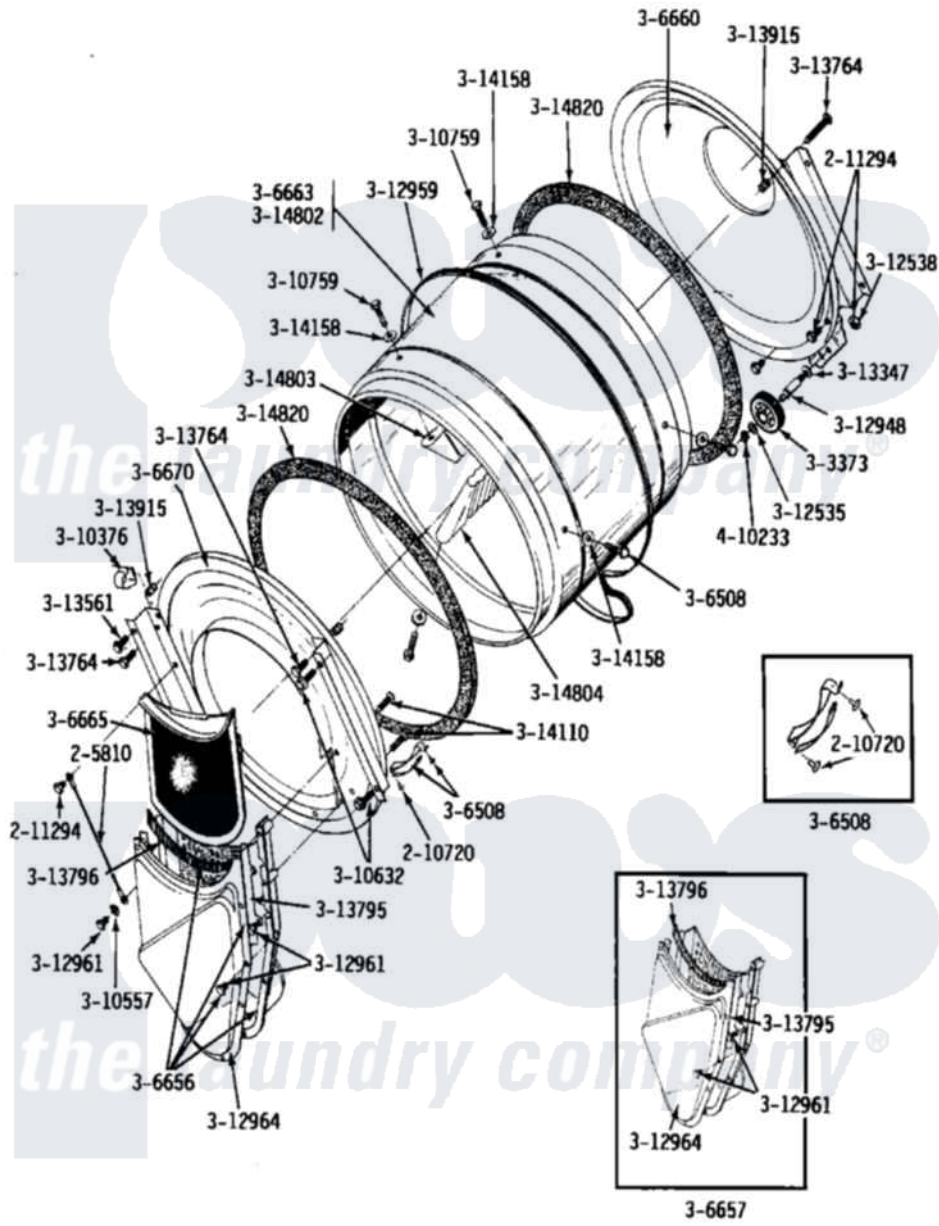

# Maytag DE24CT 07 - LINT SCREEN, TUMBLER (FRONT & BACK)

Maytag Residential Maytag DE24CT Dryer Parts Parts Diagram 07 - LINT SCREEN, TUMBLER (FRONT & BACK)  
 Click on the part number to view part

Item	Original Part Number	Replaced By	Status	Part Description
001	<a href="#">205810</a>			Wire, Ground
002	<a href="#">210720</a>			Rivet, Bearing To Tumbler Frnt
003	211294	<a href="#">90767</a>		Screw, 8A X 3/8 HeX Washer Head Tapping
004	Y303373	<a href="#">12001541</a>		Drum Roller/Washer Assembly--W
005	<a href="#">306508</a>			Tumbler Bearing Kit ----W
006	306656		Not Available	OUTLET DUCT & GRID ASSEMBLY
007	306657		Not Available	OUTLET DUCT & GRID
008	Y306660	<a href="#">33001106</a>		Back, Tumbler
009	306663		Not Available	TUMBLER W/BAFFLES
010	Y306665	<a href="#">33001003</a>		Screen, Lint
011	NLA		Not Available	TUMBLER FRONT----NA
012	<a href="#">Y310376</a>			Clip, Door Switch Harness
013	<a href="#">310557</a>			Washer
014	Y310632	<a href="#">1163839</a>		Screw

015	<a href="#">Y310759</a>		Screw, Tumbler Baffles
016	<a href="#">312535</a>		Washer, Vault Mounting Brk.
017	312538	<a href="#">33001443</a>	Nut, Hex
018	Y312948	<a href="#">6-3129480</a>	Shaft- Tumbler
019	<a href="#">Y312959</a>		Poly "V" Belt For Tumbler
020	Y312961	<a href="#">W10116751</a>	Screw
021	Y312964	Not Available	OUTLET DUCT - OUTER HALF
022	Y313347	<a href="#">312535</a>	Washer, Vault Mounting Brk.
023	<a href="#">Y313561</a>		Screw----NA
024	NLA	Not Available	SCREW
025	<a href="#">Y313795</a>		Guide For Lint Screen
026	<a href="#">Y313796</a>		Lint Seal
027	NLA	Not Available	COVER, THREAD
028	Y314110	<a href="#">33002917</a>	Screw, No.10-16
029	<a href="#">314158</a>		Washer, Baffle To Tumbler
030	314802	Not Available	TUMBLER W/OUT BAFFLES
031	314803	<a href="#">33001012</a>	Baffle
032	314804	<a href="#">33001004</a>	Baffle, Tall
033	<a href="#">314820</a>		Seal, Tumbler
034	410233	<a href="#">9703438</a>	Ring-Retrn