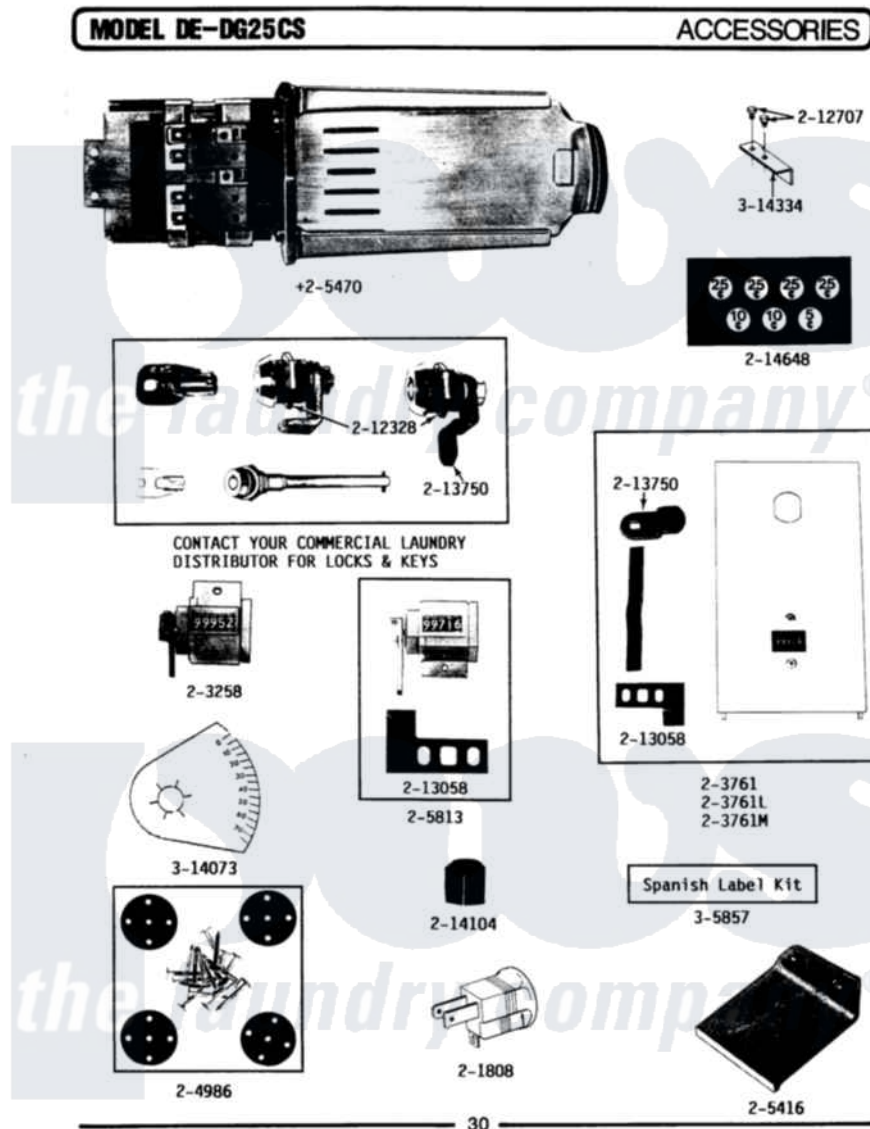

# Maytag DE25CS 10 - INSTALLATION ACCESSORIES

Maytag [Residential Maytag DE25CS Dryer Parts](#) Parts Diagram 10 - INSTALLATION ACCESSORIES  
 Click on the part number to view part

Item	Original Part Number	Replaced By	Status	Part Description
001	NLA		Not Available	BLADE, SAW
002	NLA		Not Available	REPLACEMENT DRILL
003	NLA		Not Available	HOLE SAW W/DRILL BIT
004	NLA		Not Available	EXTENSION CHUCK, DRILL
005	Y059129	<a href="#">4396007RW</a>		Vent Hood
006	<a href="#">Y059130</a>			Pipe, Venting
007	<a href="#">Y059131</a>			Elbow, Venting
008	Y059134			PLATE, ALUM. WINDOW (15" X 20")
009	<a href="#">Y059135</a>			Vent Duct Assembly
010	<a href="#">Y059143</a>			Flexible Vent Kit
011	NLA		Not Available	RECTANGULAR VENT KIT
012	NLA		Not Available	DAMPER, BACK DRAFT
013	211294	<a href="#">90767</a>		Screw, 8A X 3/8 Hex Washer Head Tapping
014	<a href="#">213323</a>			Fastener, Exhaust Duct Kit
015	NLA		Not Available	EXHAUST DEFLECTOR KIT

016	Y304353	<a href="#">4396010RP</a>	6ft Scvent
017	<a href="#">Y304630</a>		Clamp, Flexible Duct
018	<a href="#">Y304652</a>		Exhaust Duct Kit
019	311353	Not Available	BAG, LINT (DACRON)
020	<a href="#">312302</a>		Insulation, Exhaust Duct Kit
021	NLA	Not Available	BRACKET, EXHAUST DEFLECTOR