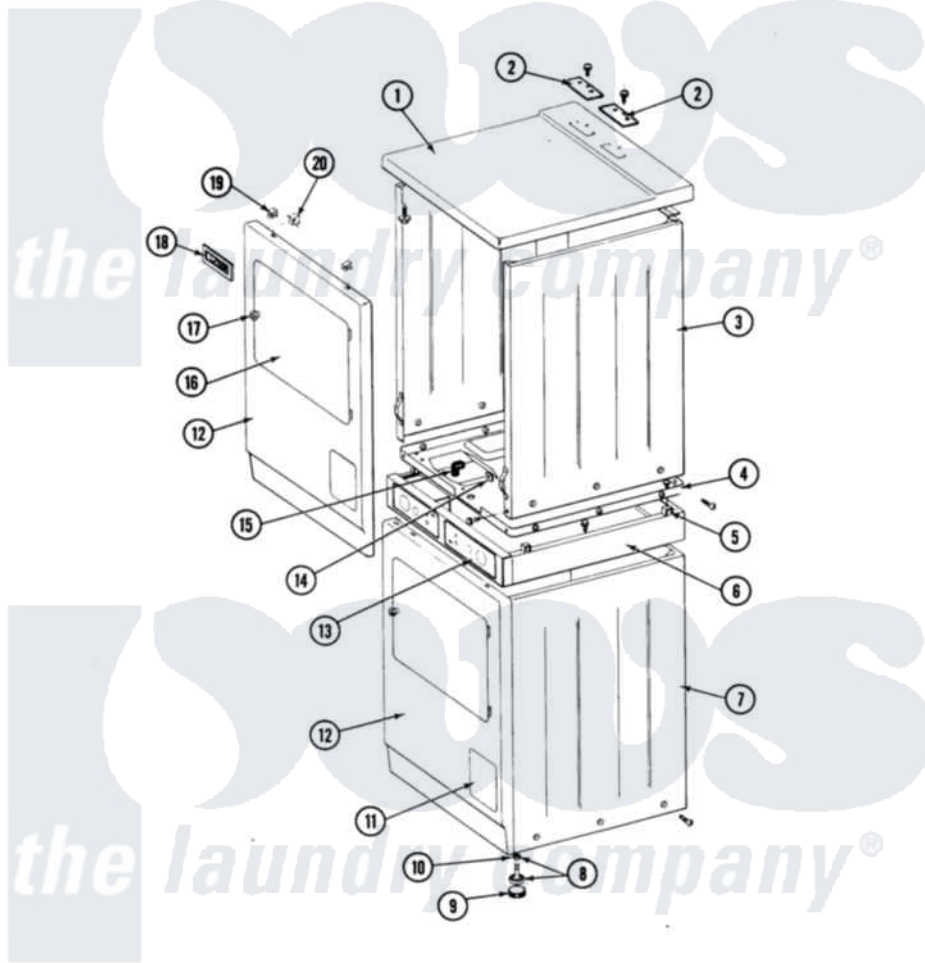

Maytag DE27CA 01 - FRONT VIEW

SECTION: FRONT VIEW
MODEL: DE-DG27CA

Issue Date: 10/90

4

Maytag Residential Maytag DE27CA Dryer Parts Parts Diagram 01 - FRONT VIEW
Click on the part number to view part

Item	Original Part Number	Replaced By	Status	Part Description
001	204445			Screw And Fastener Assembly
"	307104			Top Cover Assembly
002	NLA		Not Available	COVER PLATE
"	Y313559			Screw
003	204445			Screw And Fastener Assembly
"	NLA		Not Available	CABINET (WHT)
004	314663	214354		Screw, Top Cover To Cabnt.
"	Y307482		Not Available	BASE ASSY. (UPPER & LOWER)
005	310933	33002194		Nut, Speed
006	NLA		Not Available	SUPPORT ASSY
"	Y310632	1163839		Screw
007	314663	214354		Screw, Top Cover To Cabnt.
"	NLA		Not Available	CABINET, LOWER (WHITE)
008	Y302699	22003428		Leg, Adjustable
009	210684			Foot, Adjustable Leg
010	210385			Lock Nut For Adjustable Leg

011	NLA		Not Available	PART NOT USED
012	NLA		Not Available	PART NOT USED
013	314664	212277		Screw, No.8 X 1/2 Inch
"	NLA		Not Available	CONTROL PANEL
014	NLA		Not Available	RETAINER FOR FRONT PANEL
015	314522			Grommet, Strain Relief
016	308062			Door Assembly Complete W/O Hinges
017	NLA		Not Available	KNOB AND SCREW
018	NLA		Not Available	NAME PLATE
019	212982	22001650		Fastener, Spring
020	Y310376			Clip, Door Switch Harness