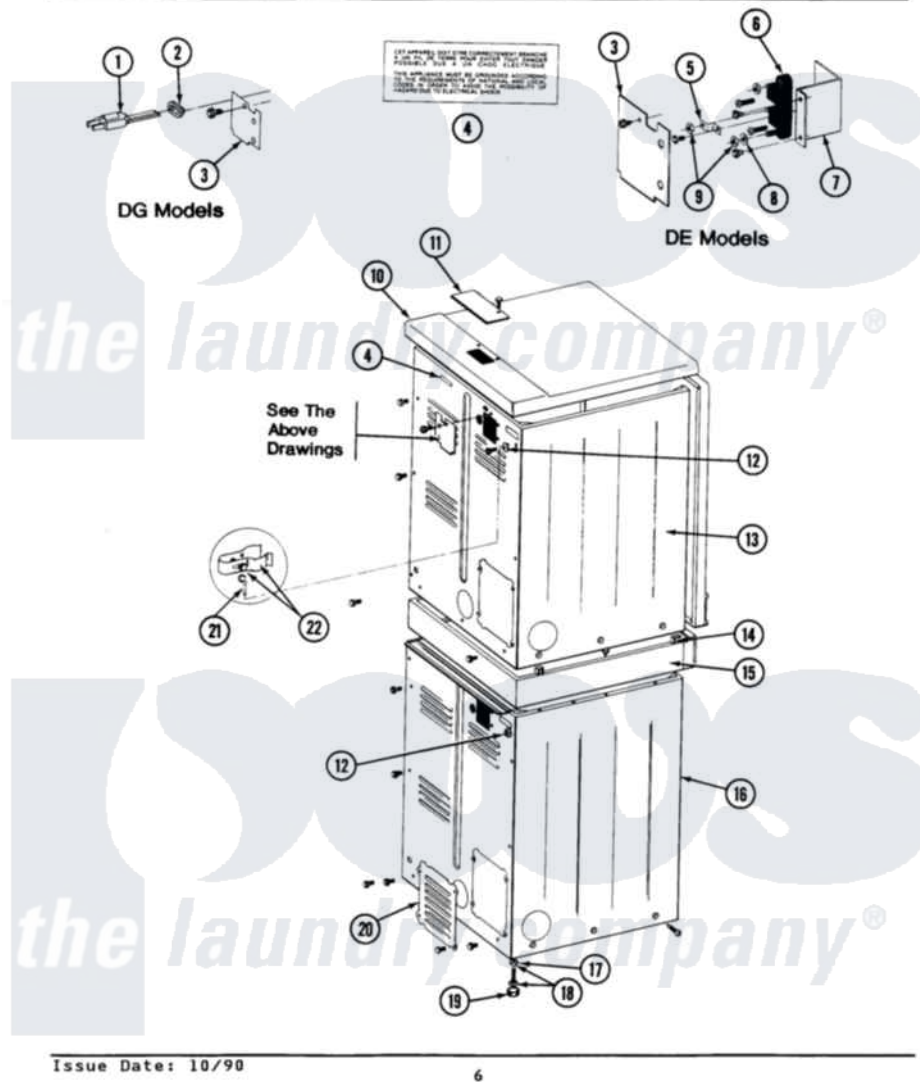

Maytag DE27CA 02 - REAR VIEW

SECTION: REAR VIEW
MODEL: DE-DG27CA

Issue Date: 10/90

Maytag [Residential Maytag DE27CA Dryer Parts](#) Parts Diagram 02 - REAR VIEW
Click on the part number to view part

Item	Original Part Number	Replaced By	Status	Part Description
001	302521		Not Available	CORD, POWER PART NOT USED-GAS MODELS ONLY
002	211881			Grommet, Cord Part Not Used-Gas Models Only
003	Y313561			Screw---NA
"	Y312905		Not Available	COVER, TERMINAL
004	214519			LABEL, ELECTRICAL INSTR. PART NOT USED-GAS MODELS ONLY
005	Y311423	489483		Screw 10-32 X 1/2
"	Y312184			Strap, Grounding
006	400008			Block, Terminal
"	Y312209	W10001200		Screw
007	Y313561			Screw---NA
"	Y312904			Bracket, Terminal Block
008	Y311270			Washer, Terminal Block
009	311484	112432		Nut
010	307104			Top Cover Assembly

011	NLA		Not Available	COVER PLATE
"	Y313559			Screw
012	NLA		Not Available	SCREW & WASHER ASSY.
013	213007			Xfor Cabinet See Cabinet, Back
"	NLA		Not Available	CABINET (WHT)
"	Y310632	1163839		Screw
014	310933	33002194		Nut, Speed
015	NLA		Not Available	SUPPORT ASSY
"	Y310632	1163839		Screw
016	213007			Xfor Cabinet See Cabinet, Back
"	Y313561			Screw---NA
"	NLA		Not Available	CABINET, LOWER (WHITE)
"	Y310632	1163839		Screw
017	210385			Lock Nut For Adjustable Leg
018	Y302699	22003428		Leg, Adjustable
019	210684			Foot, Adjustable Leg
020	211294	90767		Screw, 8A X 3/8 HeX Washer Head Tapping
"	Y313561			Screw---NA
"	Y312951		Not Available	ACCESS COVER, BACK
021	301548			Clamp, Ground Wire
"	313122			Screw - Baffle To Tumbler
022	311155			Ground Wire And Clamp