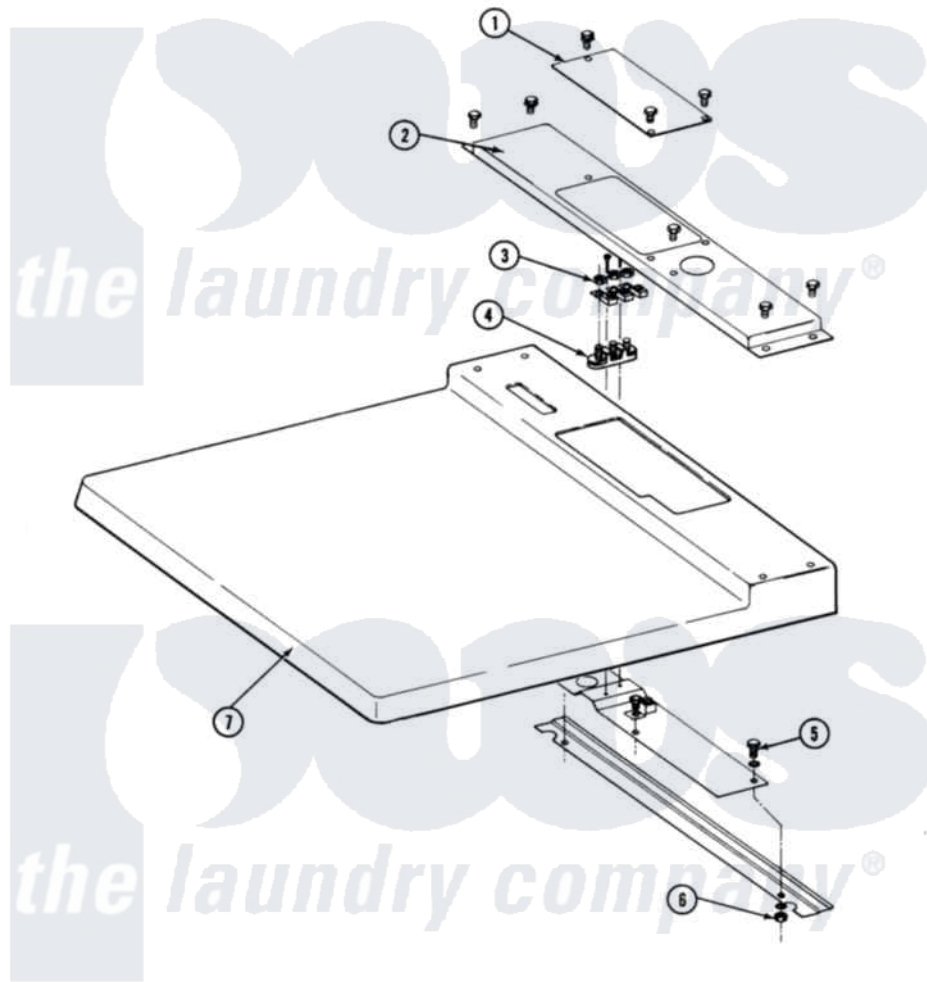

Maytag DE27CA 03 - TOP COVER-CANADA

SECTION: TOP COVER - DE - CANADA ONLY
 MODEL: DE27CA - CS

Issue Date: 10/90

10

Maytag Residential Maytag DE27CA Dryer Parts Parts Diagram 03 - TOP COVER-CANADA
 Click on the part number to view part

Item	Original Part Number	Replaced By	Status	Part Description
001	211294	90767		Screw, 8A X 3/8 HeX Washer Head Tapping
"	Y313559			Screw
"	Y314174			Terminal Cover - Canada
002	211294	90767		Screw, 8A X 3/8 HeX Washer Head Tapping
"	NLA		Not Available	CONDUIT ENTRANCE
"	Y313559			Screw
003	311484	112432		Nut
004	400008			Block, Terminal
"	Y312209	W10001200		Screw
005	NLA		Not Available	CAP SCREW, 1/4-20 X 1/2
006	Y052721			Nut, Terminal Block Plate
007	NLA		Not Available	TOP COVER