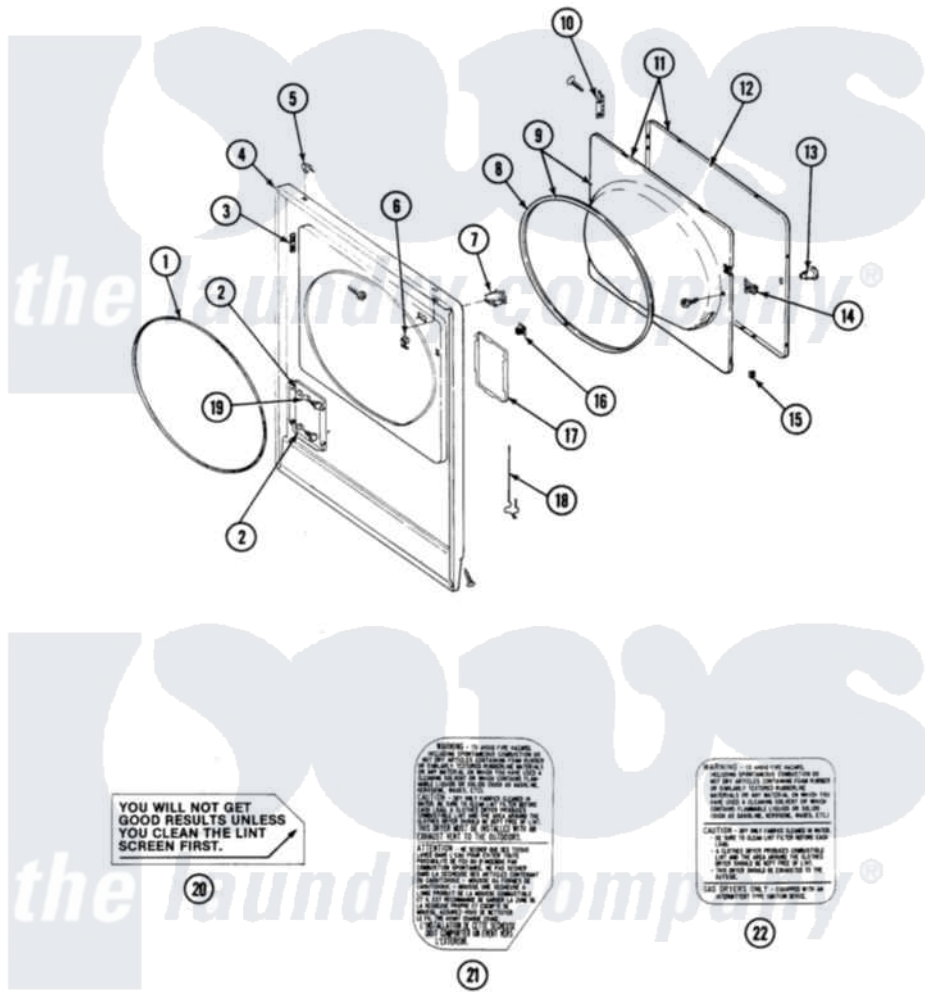

# Maytag DE27CA 05 - FRONT PANEL & DOOR ASSEMBLY

SECTION: FRONT PANEL & DOOR ASSEMBLY  
 MODEL: DE-DG27CA

Issue Date: 10/90

28

Maytag Residential Maytag DE27CA Dryer Parts Parts Diagram 05 - FRONT PANEL & DOOR ASSEMBLY  
 Click on the part number to view part

Item	Original Part Number	Replaced By	Status	Part Description
001	<a href="#">314937</a>			Seal, Front Panel
002	NLA		Not Available	PART NOT USED
003	<a href="#">Y313907</a>			Fastener, Twin
004	<a href="#">204439</a>			Screw And Fstner Assembly
"	NLA		Not Available	PANEL, FRONT (WHT)
005	212982	<a href="#">22001650</a>		Fastener, Spring
006	<a href="#">Y310376</a>			Clip, Door Switch Harness
007	Y305753	<a href="#">W10169313</a>		Switch-Dor
008	314935	<a href="#">33001192</a>		Seal, Door
009	Y308070		Not Available	INNER DOOR W/GASKET
010	<a href="#">Y314062</a>			Screw, Door Hinge And Panel
011	<a href="#">308062</a>			Door Assembly Complete W/O Hinges
012	NLA		Not Available	DOOR OUTER HALF WHITE
013	NLA		Not Available	KNOB AND SCREW
014	314936	<a href="#">33001305</a>		Strike, Door
"	314944	<a href="#">33001305</a>		Strike, Door

015	<a href="#">Y313910</a>		Clip, Door Liner To Outer Panel
016	<a href="#">306436</a>		Door Latch Kit--W
017	NLA	Not Available	PART NOT USED
018	<a href="#">Y314025</a>		Latch For Access Door
019	<a href="#">312369</a>		Sleeve, Access Panel Stud Part Not Used
020	Y313340		LABEL, LINT SCREEN INSTRUCTION
021	314941	Not Available	LABEL, INSTRUCTION
022	NLA	Not Available	INSTRUCTION LABEL