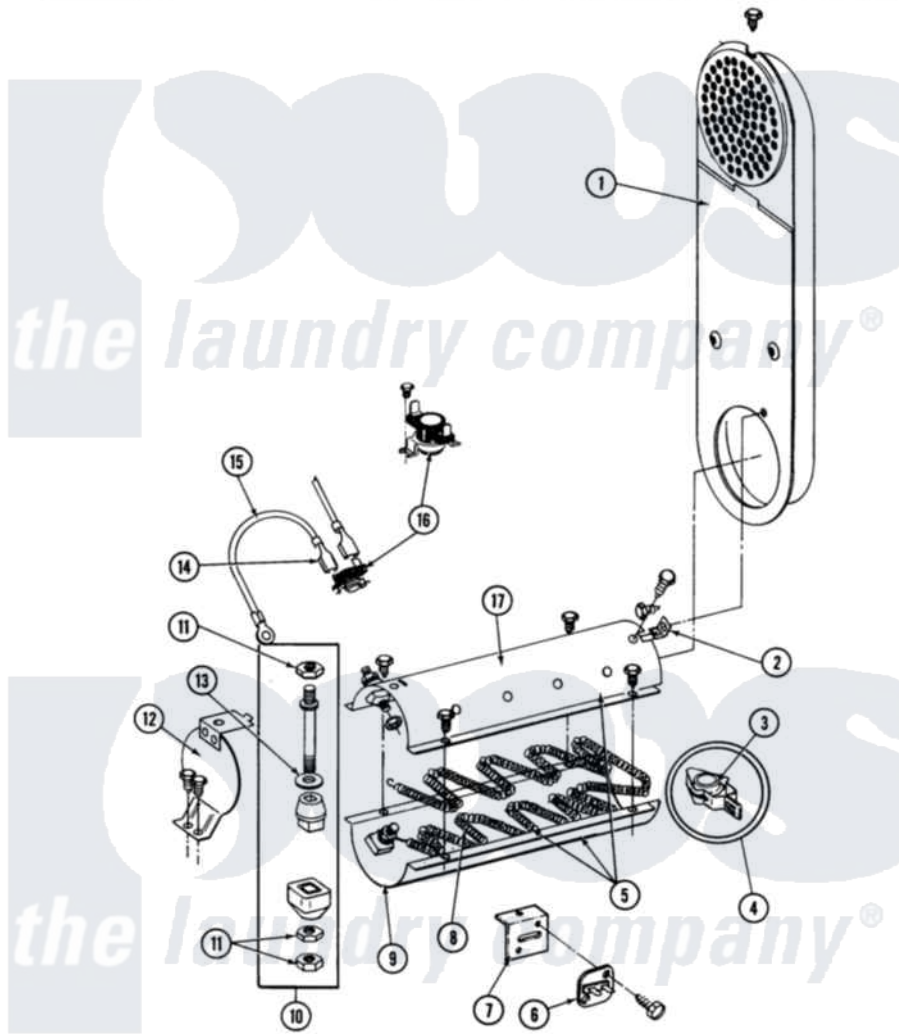

Maytag DE27CA 07 - INLET DUCT & HEATER ASSEMBLY

SECTION: INLET DUCT & HEATER ASSEMBLY
 MODEL: DE MODELS

Issue Date: 10/90

32

Maytag Residential Maytag DE27CA Dryer Parts Parts Diagram 07 - INLET DUCT & HEATER ASSEMBLY
 Click on the part number to view part

Item	Original Part Number	Replaced By	Status	Part Description
001	211294	90767		Screw, 8A X 3/8 HeX Washer Head Tapping
"	NLA		Not Available	INLET DUCT ASSY.
002	211294	90767		Screw, 8A X 3/8 HeX Washer Head Tapping
"	Y312890			Retainer, Heater Chamber
003	Y313270			Insulator For Heater Elemen
004	Y303881			Clip And Insulator Assembly
005	211294	90767		Screw, 8A X 3/8 HeX Washer Head Tapping
"	307470	Y303778		Heater Assembly Complete
"	307471			Heater Assembly Complete
006	307473			Fuse, Thermal
"	NLA		Not Available	SCREW
007	211294	90767		Screw, 8A X 3/8 HeX Washer Head Tapping
"	315046			MOUNTING BRACKET
008	Y304837	W10116793		Element

"	Y313537		Heater Element 240 Volt
009	Y313576		Heater Chamber, Bottom
010	Y304596		Terminal Insulator Assembly
011	311484	112432	Nut
012	211294	90767	Screw, 8A X 3/8 HeX Washer Head Tapping
"	304124	Not Available	HEATER SHIELD
013	311093		Washer, Terminal Connection
014	210745		Wire Terminal
015	Y304693		Jumper Wire
016	211294	90767	Screw, 8A X 3/8 HeX Washer Head Tapping
"	303396		Thermostat, Hi-Limit
"	303896		Hi-Limit Thermostat-Canada
017	211294	90767	Screw, 8A X 3/8 HeX Washer Head Tapping
"	Y313575	Not Available	HEATER CHAMBER, TOP