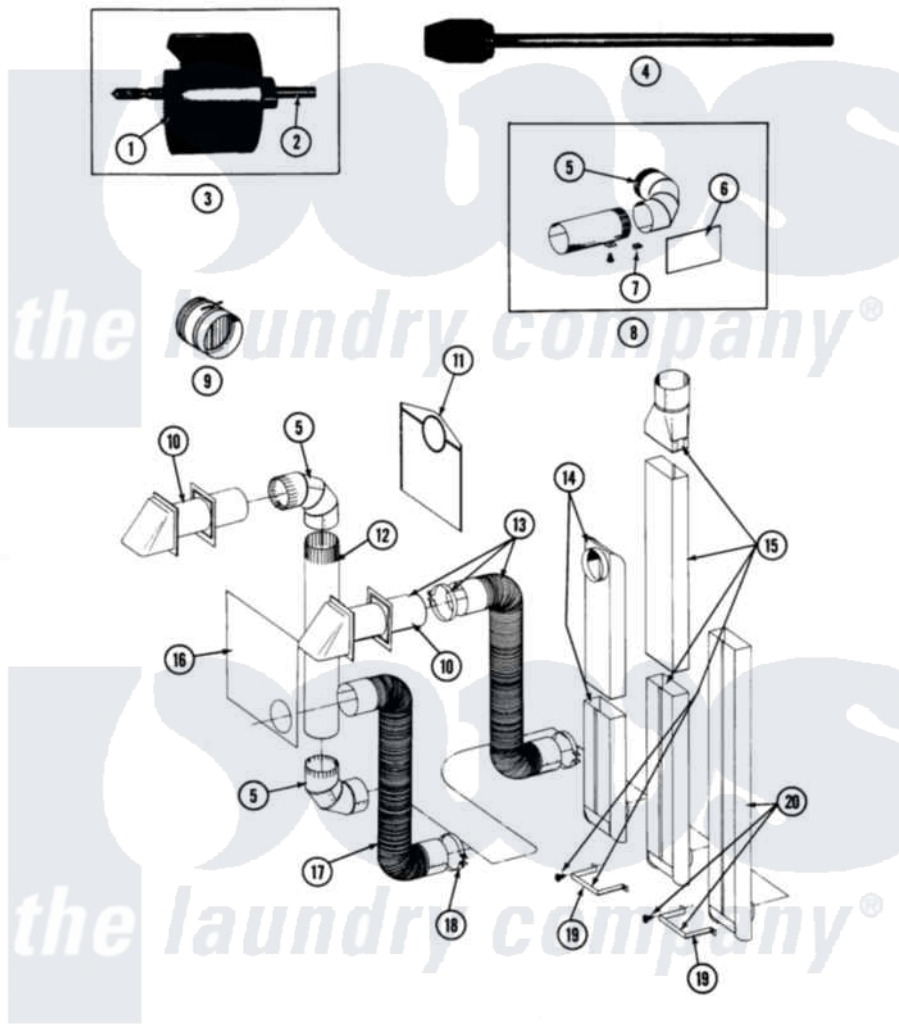

Maytag DE27CA 10 - INSTALLATION ACCESSORIES

SECTION: INSTALLATION ACCESSORIES
 MODEL: ALL MODELS

Issue Date: 10/90

40

Maytag [Residential Maytag DE27CA Dryer Parts](#) Parts Diagram 10 - INSTALLATION ACCESSORIES
 Click on the part number to view part

Item	Original Part Number	Replaced By	Status	Part Description
001	NLA		Not Available	BLADE, SAW
002	NLA		Not Available	REPLACEMENT DRILL
003	NLA		Not Available	HOLE SAW W/DRILL BIT
004	NLA		Not Available	EXTENSION CHUCK, DRILL
005	Y059131			Elbow, Venting
006	312302			Insulation, Exhaust Duct Kit
007	213323			Fastener, Exhaust Duct Kit
008	211294	90767		Screw, 8A X 3/8 HeX Washer Head Tapping
"	Y304652			Exhaust Duct Kit
009	NLA		Not Available	DAMPER, BACK DRAFT
010	Y059129	4396007RW		Vent Hood
011	311353		Not Available	BAG, LINT (DACRON)
012	Y059130			Pipe, Venting
013	Y059143			Flexible Vent Kit
014	Y059135			Vent Duct Assembly
015	NLA		Not Available	RECTANGULAR VENT KIT

016	Y059134		PLATE, ALUM. WINDOW (15``X20``)
017	Y304353	4396010RP	6ft Scvent
018	Y304630		Clamp, Flexible Duct
019	211294	90767	Screw, 8A X 3/8 HeX Washer Head Tapping
"	NLA	Not Available	BRACKET, EXHAUST DEFLECTOR
020	NLA	Not Available	EXHAUST DEFLECTOR KIT